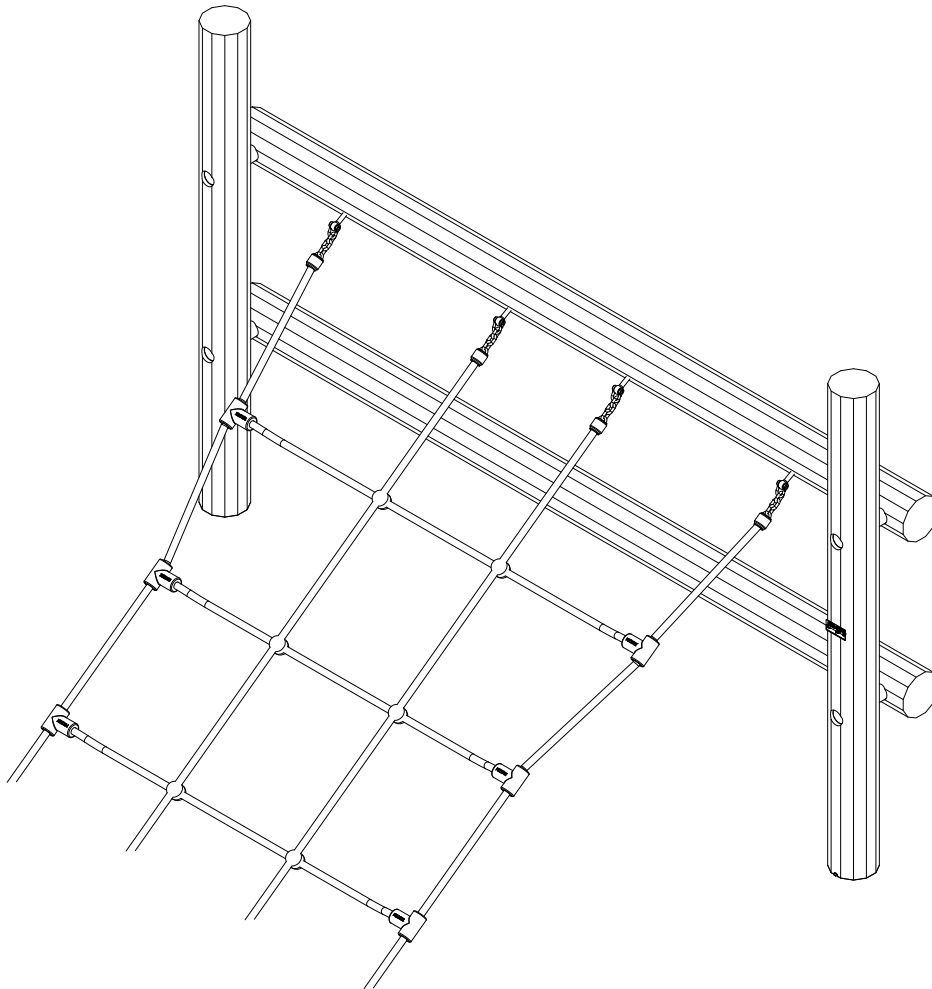

N3121U
N3121

1/6

N3121U N3121

2

2h

18,2 m²

5,1 x 4,3 x 1,3 m

~93 kg

~0,08 m³

Ø10/12 x 210 cm

19 kg

Parts List

QTY	PART NO	DESCRIP.
1	D12157	Ø100-120mm, Assembled
1	RS00639	Ø100-120
1	RS00672	Ø100-120
2	RS00673	Ø100-120
1	S22533	Taifun

N3121U
N3121

1695

Parts List

QTY	PART NO	DESCRIP.
1	D12157	Ø100-120mm, Assembled
8	L1101	M16 sleeve nut
4	L1102	M16 Threaded rod
4	L1103	Ø37mm
2	LE16599	Sealtite 970 1,5ml
1	RS00672	Ø100-120
2	RS00673	Ø100-120

N3121U N3121

A

B

Parts List		
QTY	PART NO	DESCRIP.
4	LE13100	Shackle
2	LE15901	3x16, PH
1	LE15910	Name tag
4	LE16192	5x80mm
4	LE16502	Spacer 6mm
1	LE16599	Sealtite 970 1,5ml
1	RS00639	Ø100-120
1	S22533	Taifun