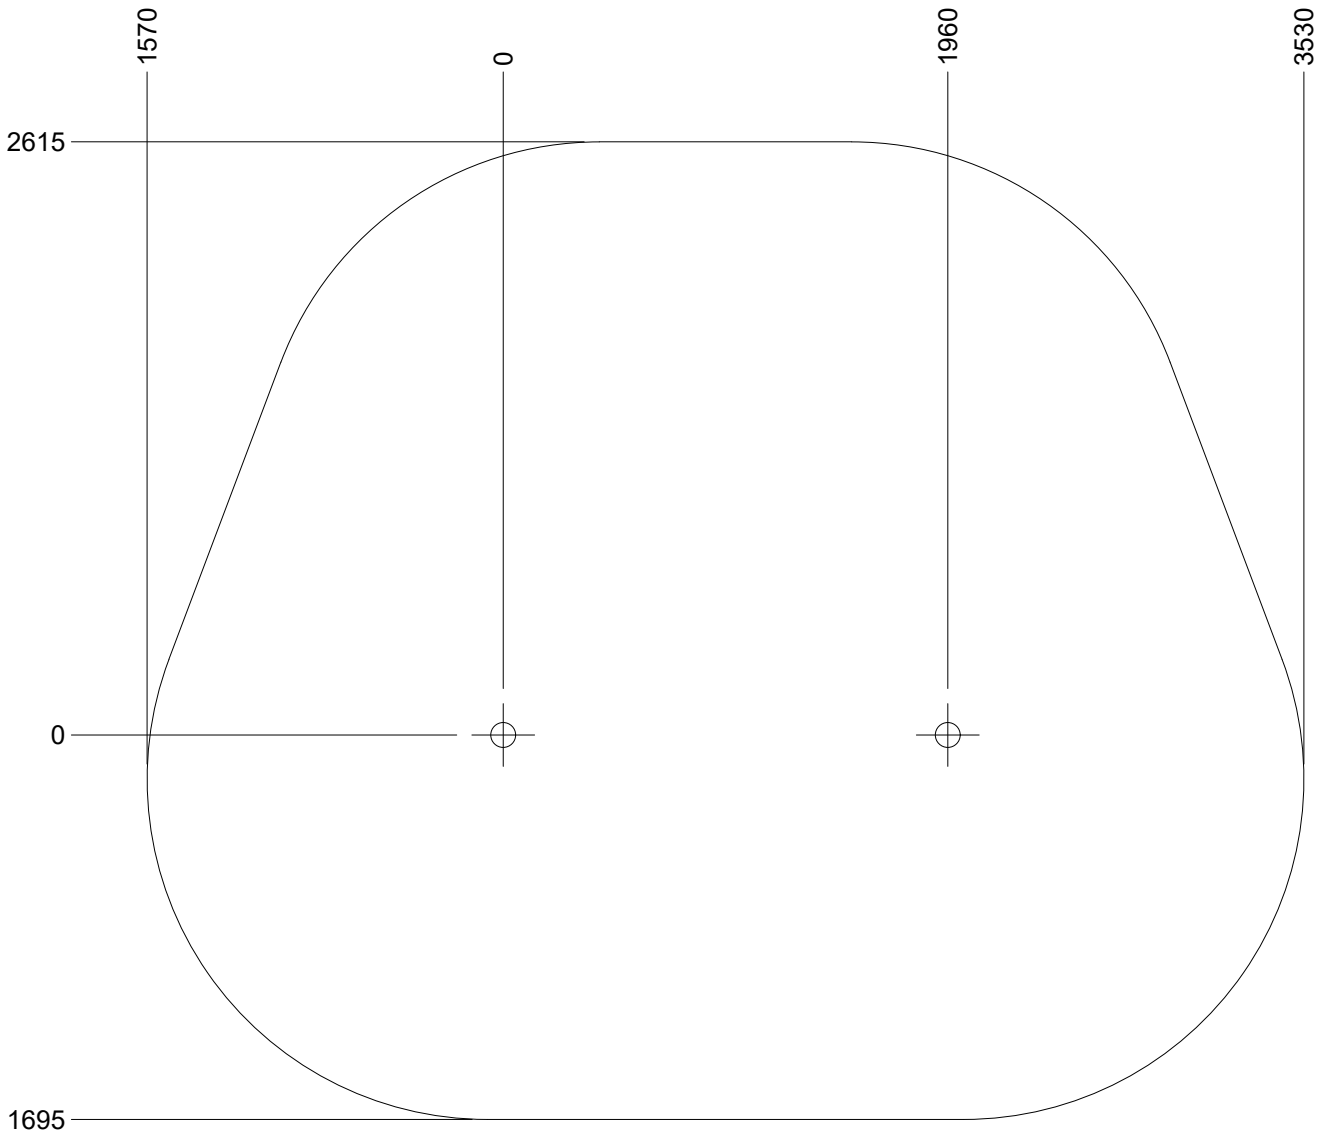

N3121U
N3121

1/6

N3121U N3121

2

2h

18,2 m²

5,1 x 4,3 x 1,3 m

~93 kg

~0,08 m³

Ø10/12 x 210 cm

19 kg

Parts List

QTY	PART NO	DESCRIP.
1	D12157	Ø100-120mm, Assembled
1	RS00639	Ø100-120
1	RS00672	Ø100-120
2	RS00673	Ø100-120
1	S22533	Taifun

N3121U
N3121

1695

Parts List

QTY	PART NO	DESCRIP.
1	D12157	Ø100-120mm, Assembled
8	L1101	M16 sleeve nut
4	L1102	M16 Threaded rod
4	L1103	Ø37mm
2	LE16599	Sealtite 970 1,5ml
1	RS00672	Ø100-120
2	RS00673	Ø100-120

N3121U N3121

A

B

Parts List		
QTY	PART NO	DESCRIP.
4	LE13100	Shackle
2	LE15901	3x16, PH
1	LE15910	Name tag
4	LE16192	5x80mm
4	LE16502	Spacer 6mm
1	LE16599	Sealtite 970 1,5ml
1	RS00639	Ø100-120
1	S22533	Taifun