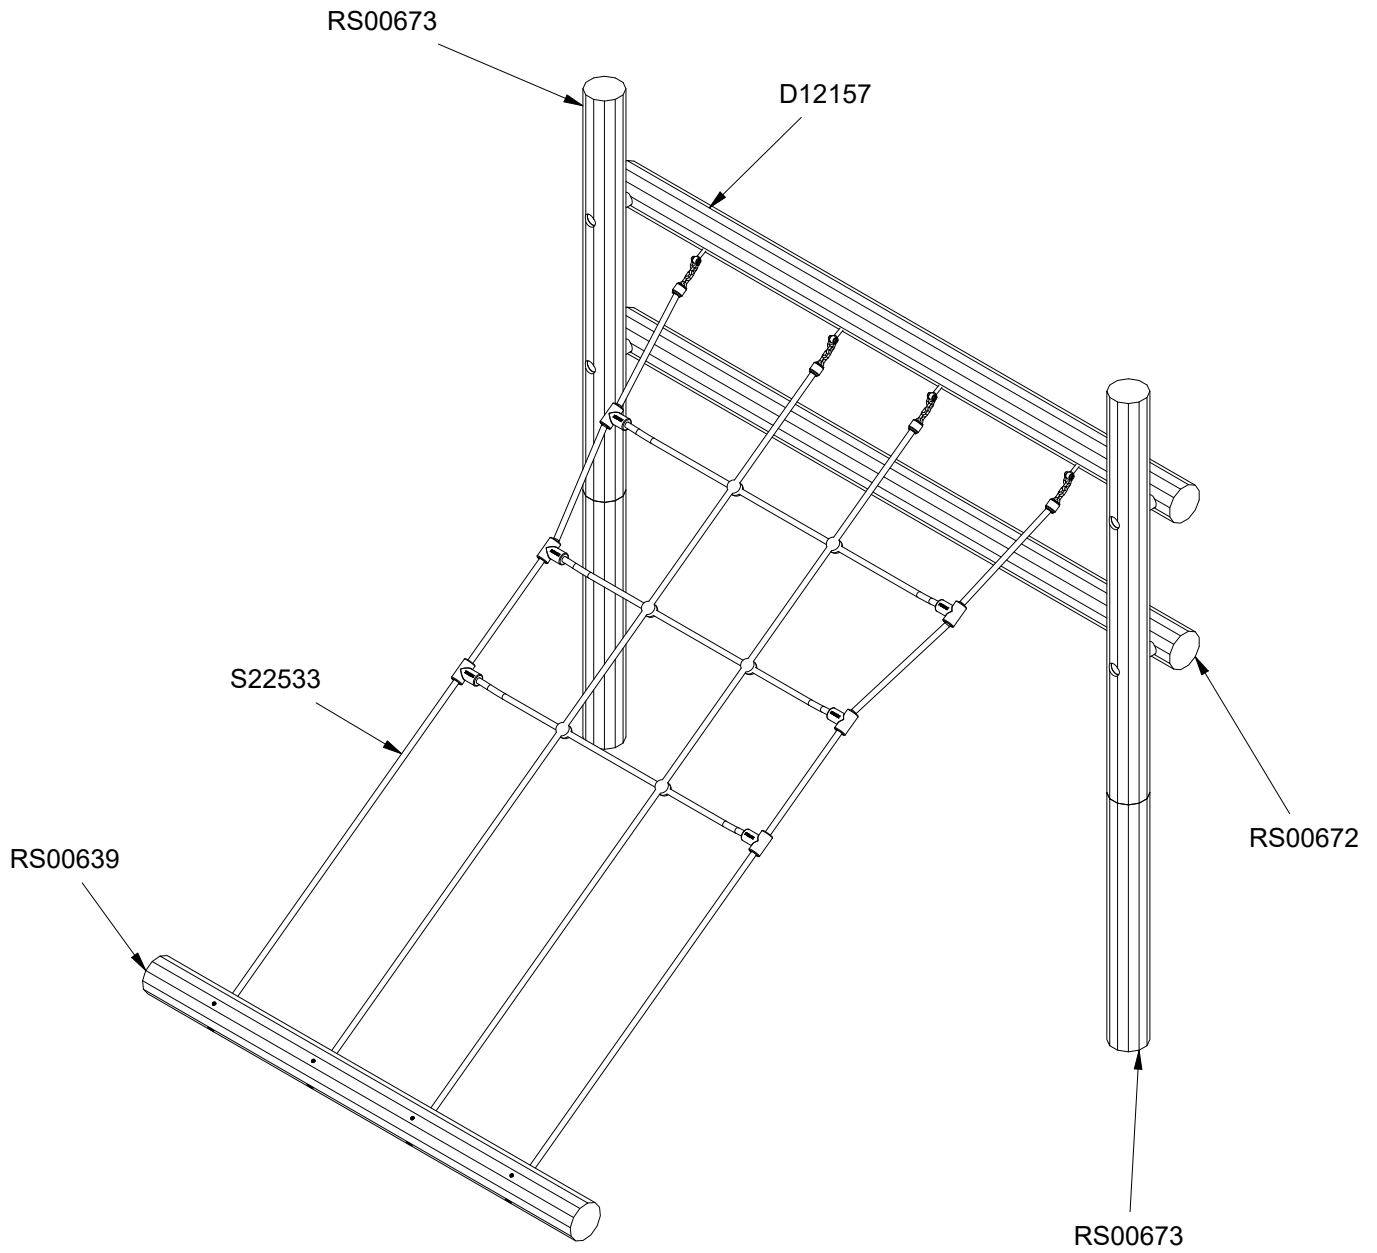

N3121U
N3121

1/6

N3121U N3121

2

2h

18,2 m²

5,1 x 4,3 x 1,3 m

~93 kg

~0,08 m³

Ø10/12 x 210 cm

19 kg

Parts List

QTY	PART NO	DESCRIP.
1	D12157	Ø100-120mm, Assembled
1	RS00639	Ø100-120
1	RS00672	Ø100-120
2	RS00673	Ø100-120
1	S22533	Taifun

N3121U
N3121

1695

Parts List

QTY	PART NO	DESCRIP.
1	D12157	Ø100-120mm, Assembled
8	L1101	M16 sleeve nut
4	L1102	M16 Threaded rod
4	L1103	Ø37mm
2	LE16599	Sealtite 970 1,5ml
1	RS00672	Ø100-120
2	RS00673	Ø100-120

N3121U N3121

A

B

Parts List		
QTY	PART NO	DESCRIP.
4	LE13100	Shackle
2	LE15901	3x16, PH
1	LE15910	Name tag
4	LE16192	5x80mm
4	LE16502	Spacer 6mm
1	LE16599	Sealtite 970 1,5ml
1	RS00639	Ø100-120
1	S22533	Taifun