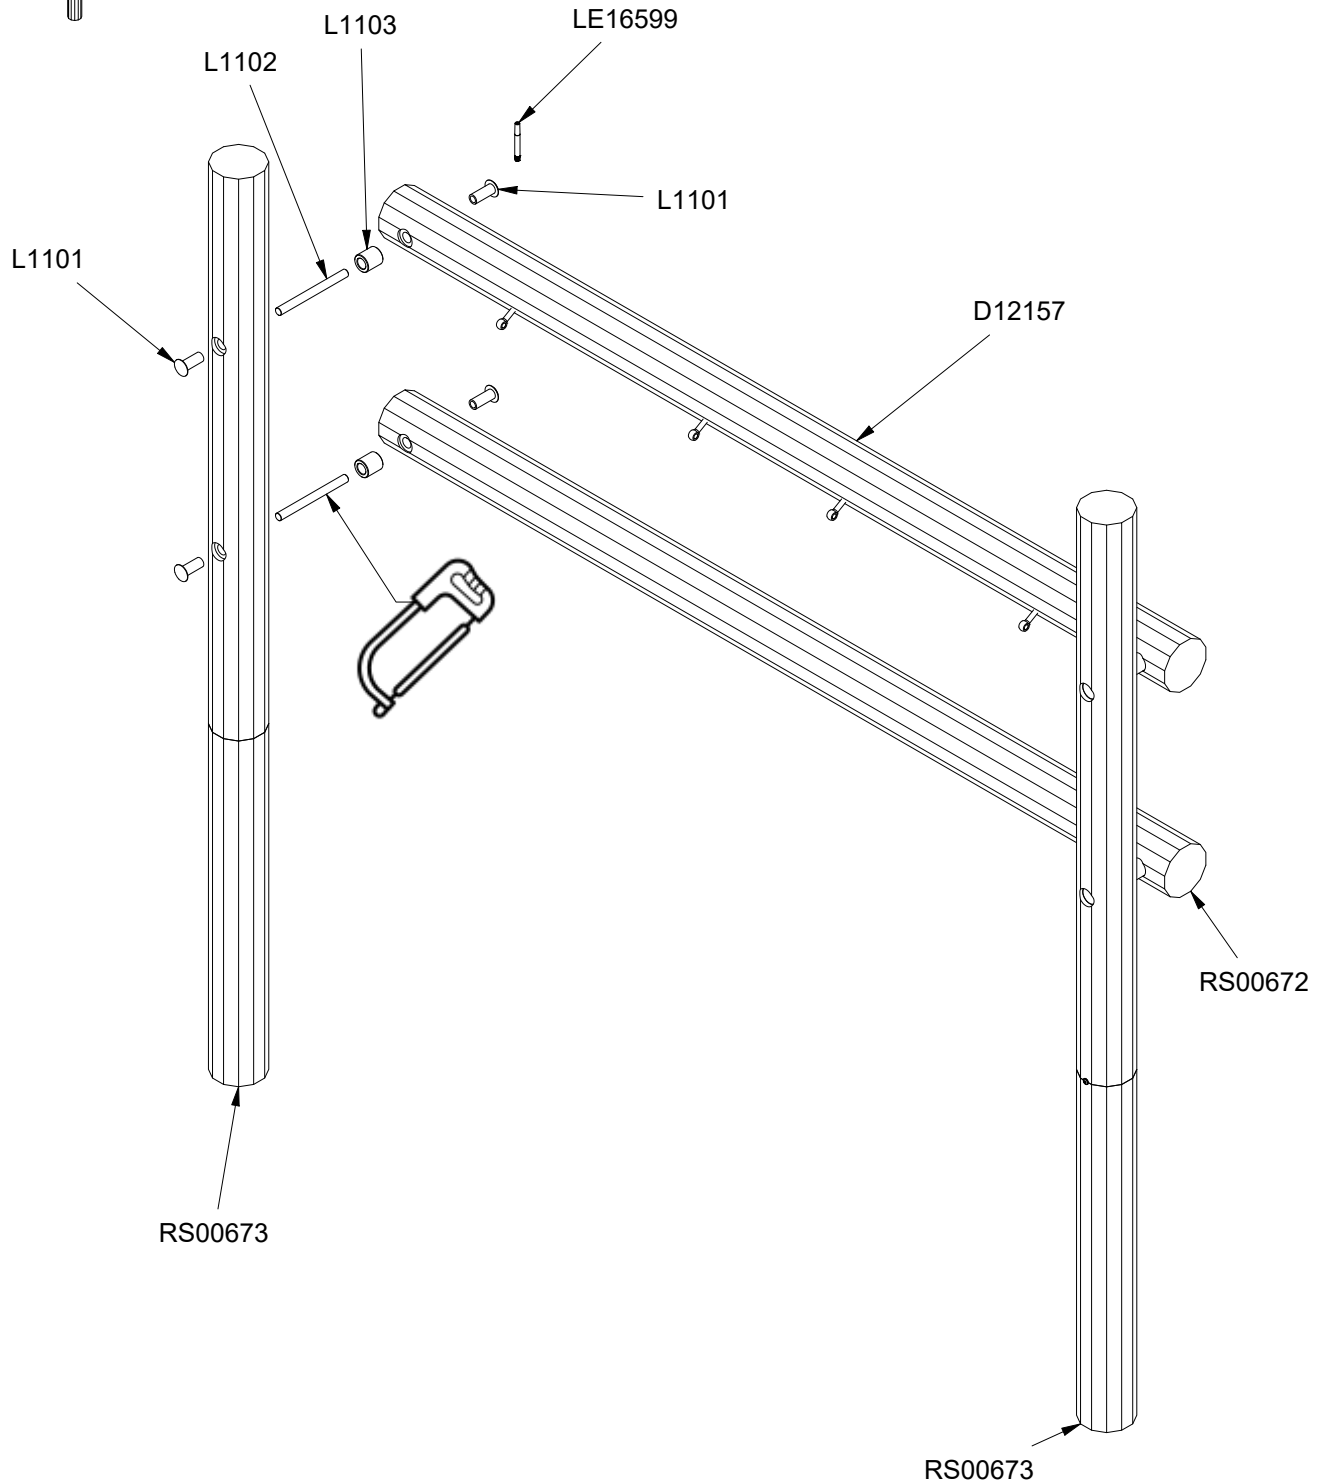

N3121U
N3121

1/6

N3121U N3121

2

2h

18,2 m²

5,1 x 4,3 x 1,3 m

~93 kg

~0,08 m³

Ø10/12 x 210 cm

19 kg

Parts List

QTY	PART NO	DESCRIP.
1	D12157	Ø100-120mm, Assembled
1	RS00639	Ø100-120
1	RS00672	Ø100-120
2	RS00673	Ø100-120
1	S22533	Taifun

N3121U
N3121

1695

Parts List

QTY	PART NO	DESCRIP.
1	D12157	Ø100-120mm, Assembled
8	L1101	M16 sleeve nut
4	L1102	M16 Threaded rod
4	L1103	Ø37mm
2	LE16599	Sealtite 970 1,5ml
1	RS00672	Ø100-120
2	RS00673	Ø100-120

N3121U N3121

A

B

Parts List		
QTY	PART NO	DESCRIP.
4	LE13100	Shackle
2	LE15901	3x16, PH
1	LE15910	Name tag
4	LE16192	5x80mm
4	LE16502	Spacer 6mm
1	LE16599	Sealtite 970 1,5ml
1	RS00639	Ø100-120
1	S22533	Taifun