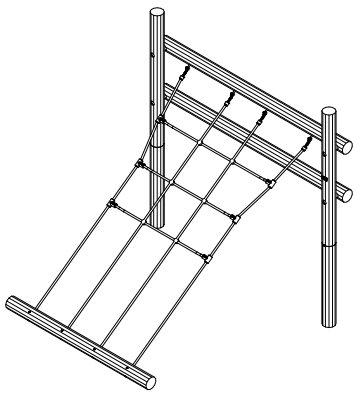

N3121U
N3121

1/6

N3121U N3121

2

2h

18,2 m²

5,1 x 4,3 x 1,3 m

~93 kg

~0,08 m³

Ø10/12 x 210 cm

19 kg

Parts List

QTY	PART NO	DESCRIP.
1	D12157	Ø100-120mm, Assembled
1	RS00639	Ø100-120
1	RS00672	Ø100-120
2	RS00673	Ø100-120
1	S22533	Taifun

N3121U
N3121

1695

Parts List

QTY	PART NO	DESCRIP.
1	D12157	Ø100-120mm, Assembled
8	L1101	M16 sleeve nut
4	L1102	M16 Threaded rod
4	L1103	Ø37mm
2	LE16599	Sealtite 970 1,5ml
1	RS00672	Ø100-120
2	RS00673	Ø100-120

N3121U N3121

A

B

Parts List		
QTY	PART NO	DESCRIP.
4	LE13100	Shackle
2	LE15901	3x16, PH
1	LE15910	Name tag
4	LE16192	5x80mm
4	LE16502	Spacer 6mm
1	LE16599	Sealtite 970 1,5ml
1	RS00639	Ø100-120
1	S22533	Taifun