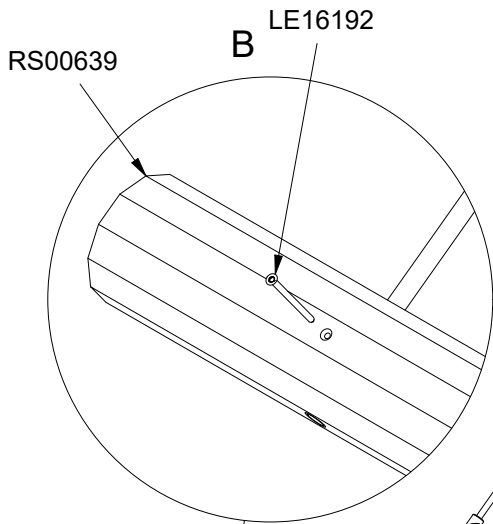

N3121U
N3121

1/6

N3121U N3121

2

2h

18,2 m²

5,1 x 4,3 x 1,3 m

~93 kg

~0,08 m³

Ø10/12 x 210 cm

19 kg

Parts List

QTY	PART NO	DESCRIP.
1	D12157	Ø100-120mm, Assembled
1	RS00639	Ø100-120
1	RS00672	Ø100-120
2	RS00673	Ø100-120
1	S22533	Taifun

N3121U
N3121

1695

Parts List

QTY	PART NO	DESCRIP.
1	D12157	Ø100-120mm, Assembled
8	L1101	M16 sleeve nut
4	L1102	M16 Threaded rod
4	L1103	Ø37mm
2	LE16599	Sealtite 970 1,5ml
1	RS00672	Ø100-120
2	RS00673	Ø100-120

N3121U N3121

A

B

Parts List		
QTY	PART NO	DESCRIP.
4	LE13100	Shackle
2	LE15901	3x16, PH
1	LE15910	Name tag
4	LE16192	5x80mm
4	LE16502	Spacer 6mm
1	LE16599	Sealtite 970 1,5ml
1	RS00639	Ø100-120
1	S22533	Taifun