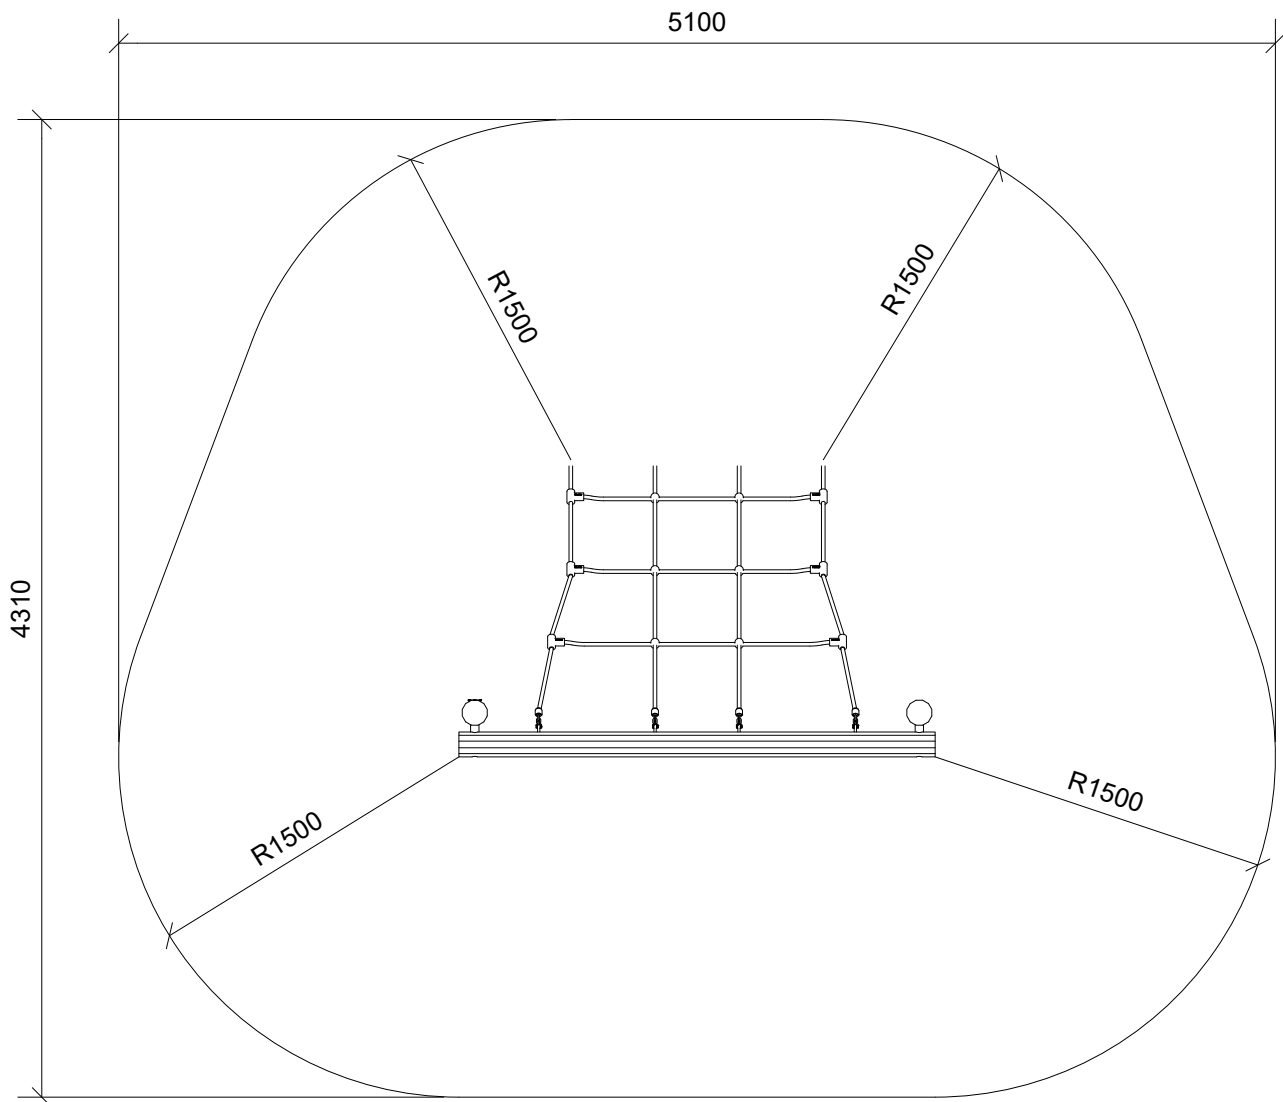

N3121U
N3121

1/6

N3121U N3121

2

2h

18,2 m²

5,1 x 4,3 x 1,3 m

~93 kg

~0,08 m³

Ø10/12 x 210 cm

19 kg

Parts List

QTY	PART NO	DESCRIP.
1	D12157	Ø100-120mm, Assembled
1	RS00639	Ø100-120
1	RS00672	Ø100-120
2	RS00673	Ø100-120
1	S22533	Taifun

N3121U
N3121

1695

Parts List

QTY	PART NO	DESCRIP.
1	D12157	Ø100-120mm, Assembled
8	L1101	M16 sleeve nut
4	L1102	M16 Threaded rod
4	L1103	Ø37mm
2	LE16599	Sealtite 970 1,5ml
1	RS00672	Ø100-120
2	RS00673	Ø100-120

N3121U N3121

A

B

Parts List		
QTY	PART NO	DESCRIP.
4	LE13100	Shackle
2	LE15901	3x16, PH
1	LE15910	Name tag
4	LE16192	5x80mm
4	LE16502	Spacer 6mm
1	LE16599	Sealtite 970 1,5ml
1	RS00639	Ø100-120
1	S22533	Taifun