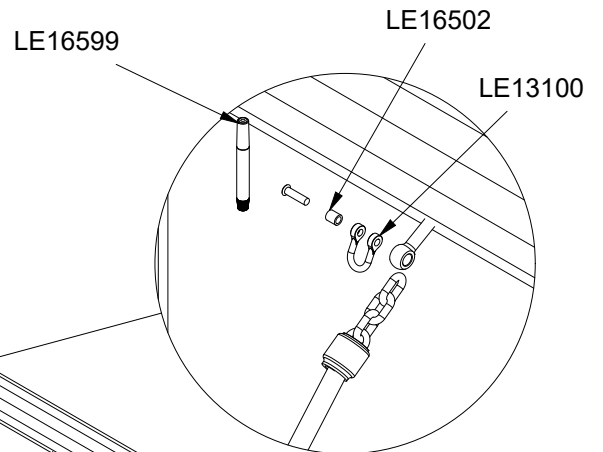

N3121U
N3121

1/6

N3121U N3121

2

2h

18,2 m²

5,1 x 4,3 x 1,3 m

~93 kg

~0,08 m³

Ø10/12 x 210 cm

19 kg

Parts List

QTY	PART NO	DESCRIP.
1	D12157	Ø100-120mm, Assembled
1	RS00639	Ø100-120
1	RS00672	Ø100-120
2	RS00673	Ø100-120
1	S22533	Taifun

N3121U
N3121

1695

Parts List

QTY	PART NO	DESCRIP.
1	D12157	Ø100-120mm, Assembled
8	L1101	M16 sleeve nut
4	L1102	M16 Threaded rod
4	L1103	Ø37mm
2	LE16599	Sealtite 970 1,5ml
1	RS00672	Ø100-120
2	RS00673	Ø100-120

N3121U N3121

A

B

Parts List		
QTY	PART NO	DESCRIP.
4	LE13100	Shackle
2	LE15901	3x16, PH
1	LE15910	Name tag
4	LE16192	5x80mm
4	LE16502	Spacer 6mm
1	LE16599	Sealtite 970 1,5ml
1	RS00639	Ø100-120
1	S22533	Taifun