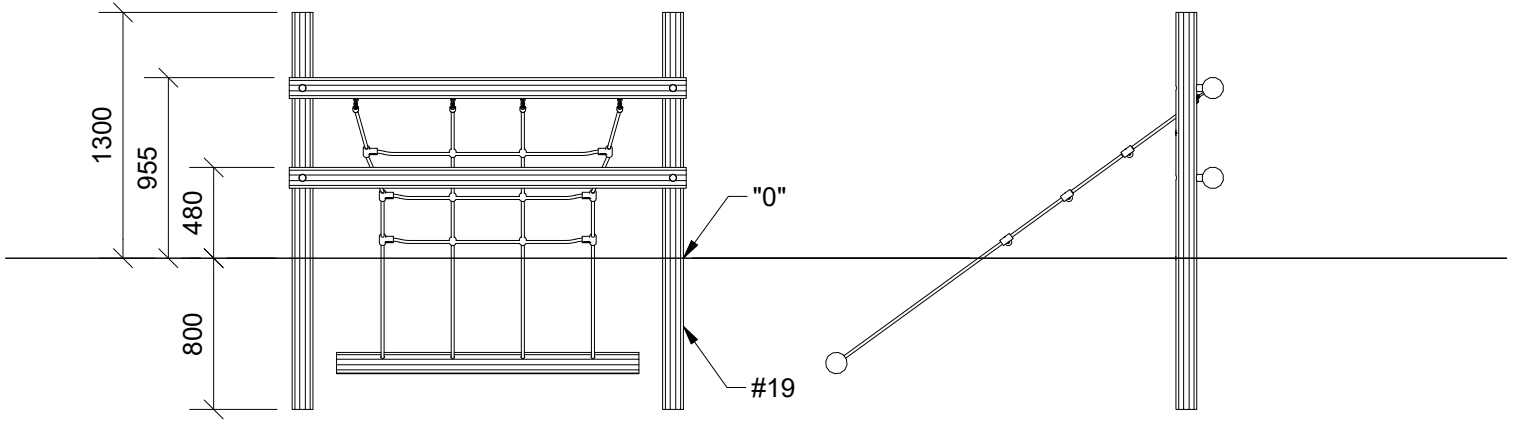

N3121U
N3121

1/6

N3121U N3121

2

2h

18,2 m²

5,1 x 4,3 x 1,3 m

~93 kg

~0,08 m³

Ø10/12 x 210 cm

19 kg

Parts List

QTY	PART NO	DESCRIP.
1	D12157	Ø100-120mm, Assembled
1	RS00639	Ø100-120
1	RS00672	Ø100-120
2	RS00673	Ø100-120
1	S22533	Taifun

N3121U
N3121

1695

Parts List

QTY	PART NO	DESCRIP.
1	D12157	Ø100-120mm, Assembled
8	L1101	M16 sleeve nut
4	L1102	M16 Threaded rod
4	L1103	Ø37mm
2	LE16599	Sealtite 970 1,5ml
1	RS00672	Ø100-120
2	RS00673	Ø100-120

N3121U N3121

A

B

Parts List		
QTY	PART NO	DESCRIP.
4	LE13100	Shackle
2	LE15901	3x16, PH
1	LE15910	Name tag
4	LE16192	5x80mm
4	LE16502	Spacer 6mm
1	LE16599	Sealtite 970 1,5ml
1	RS00639	Ø100-120
1	S22533	Taifun