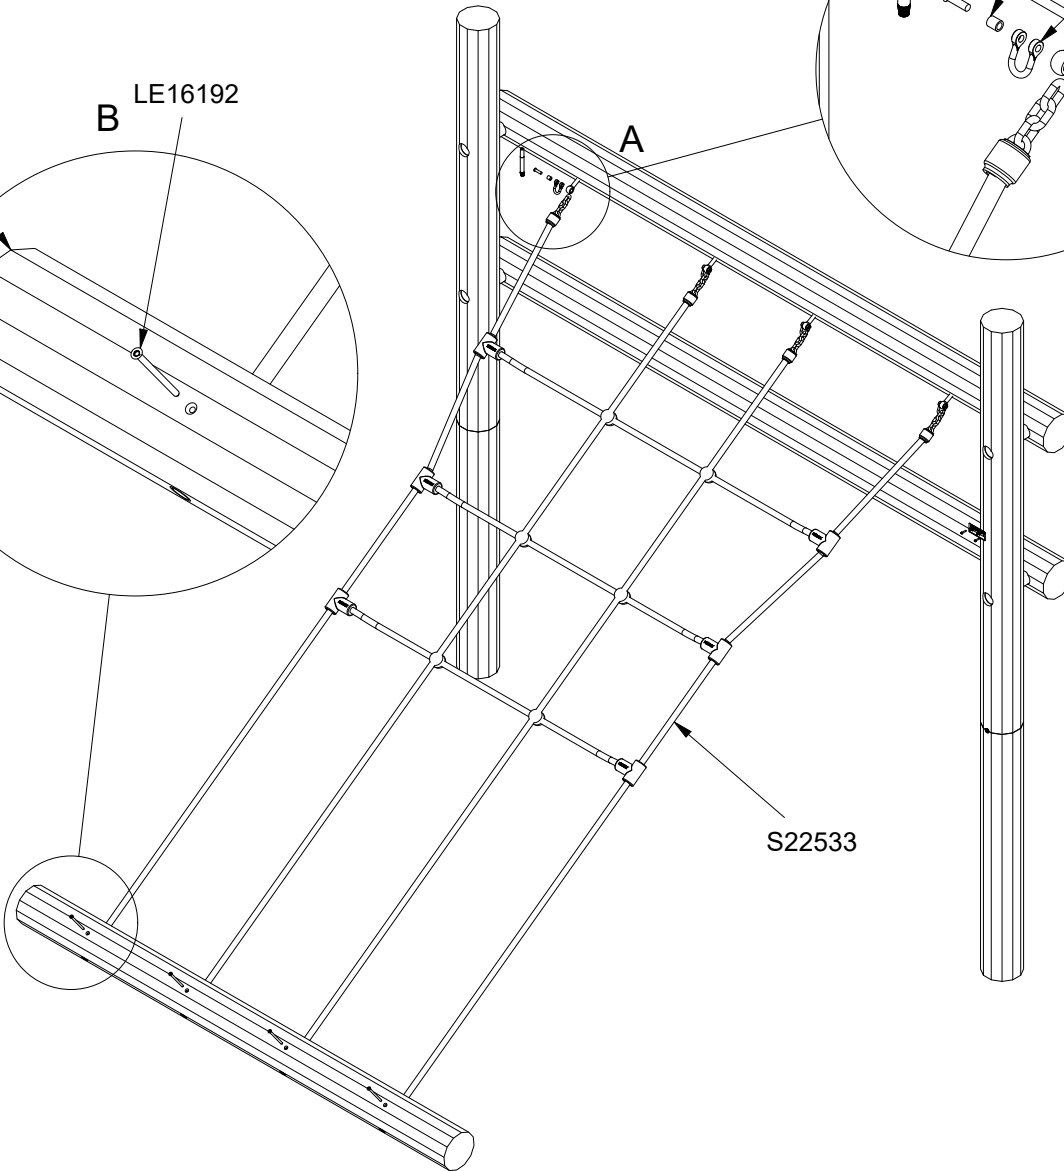

N3121U
N3121

1/6

N3121U N3121

2

2h

18,2 m²

5,1 x 4,3 x 1,3 m

~93 kg

~0,08 m³

Ø10/12 x 210 cm

19 kg

Parts List

QTY	PART NO	DESCRIP.
1	D12157	Ø100-120mm, Assembled
1	RS00639	Ø100-120
1	RS00672	Ø100-120
2	RS00673	Ø100-120
1	S22533	Taifun

N3121U
N3121

1695

Parts List

QTY	PART NO	DESCRIP.
1	D12157	Ø100-120mm, Assembled
8	L1101	M16 sleeve nut
4	L1102	M16 Threaded rod
4	L1103	Ø37mm
2	LE16599	Sealtite 970 1,5ml
1	RS00672	Ø100-120
2	RS00673	Ø100-120

N3121U N3121

A

B

Parts List		
QTY	PART NO	DESCRIP.
4	LE13100	Shackle
2	LE15901	3x16, PH
1	LE15910	Name tag
4	LE16192	5x80mm
4	LE16502	Spacer 6mm
1	LE16599	Sealtite 970 1,5ml
1	RS00639	Ø100-120
1	S22533	Taifun