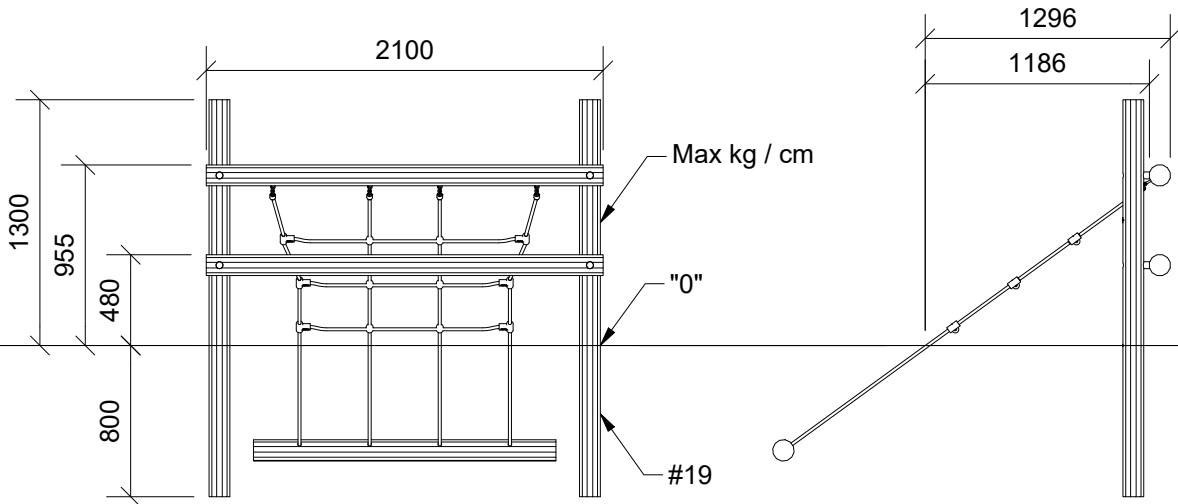

N3121U
N3121

1/6

N3121U N3121

2

2h

18,2 m²

5,1 x 4,3 x 1,3 m

~93 kg

~0,08 m³

Ø10/12 x 210 cm

19 kg

Parts List

QTY	PART NO	DESCRIP.
1	D12157	Ø100-120mm, Assembled
1	RS00639	Ø100-120
1	RS00672	Ø100-120
2	RS00673	Ø100-120
1	S22533	Taifun

N3121U
N3121

1695

Parts List

QTY	PART NO	DESCRIP.
1	D12157	Ø100-120mm, Assembled
8	L1101	M16 sleeve nut
4	L1102	M16 Threaded rod
4	L1103	Ø37mm
2	LE16599	Sealtite 970 1,5ml
1	RS00672	Ø100-120
2	RS00673	Ø100-120

N3121U N3121

A

B

Parts List		
QTY	PART NO	DESCRIP.
4	LE13100	Shackle
2	LE15901	3x16, PH
1	LE15910	Name tag
4	LE16192	5x80mm
4	LE16502	Spacer 6mm
1	LE16599	Sealtite 970 1,5ml
1	RS00639	Ø100-120
1	S22533	Taifun