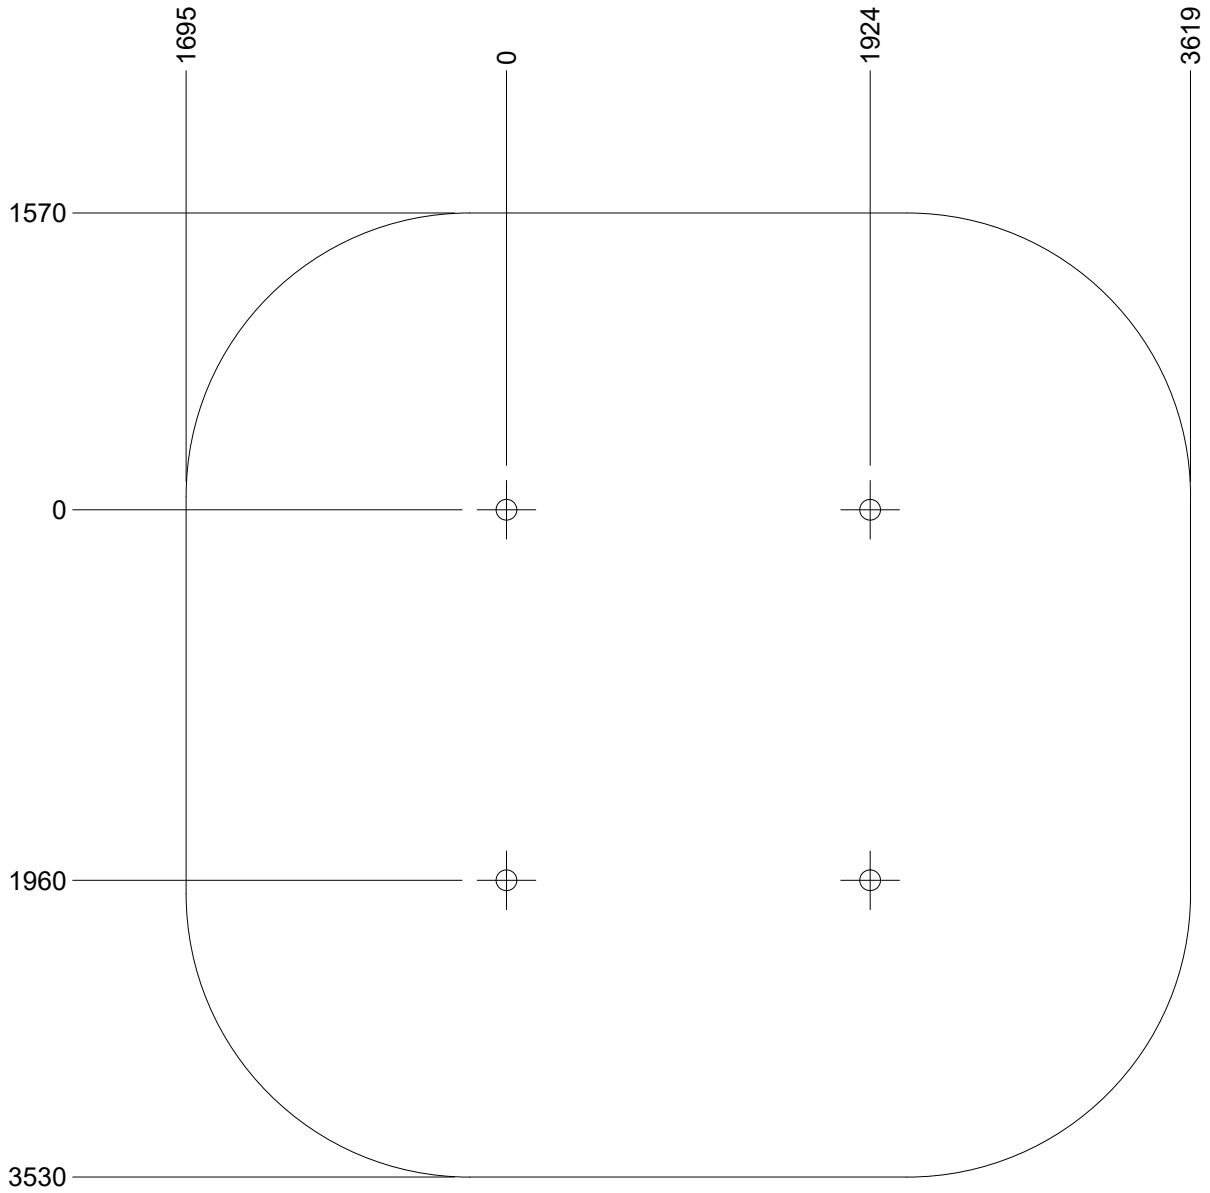

N3212U
N3212

1/5

N3212U N3212

2

2h

25,2 m³

5,3 x 5,1 x 1,3 m

~98 kg

~0,15 m³

Ø10/12 x 210 cm

19 kg

Parts List

| QTY | PART NO | DESCRIP. |
|-----|---------|-----------------------|
| 1 | S22532 | Taifun |
| 2 | RS00675 | Ø100/120 |
| 2 | D12158 | Ø100-120mm, Assembled |
| 2 | RS00676 | Ø100/120 |

N3212U
N3212

Parts List

| QTY | PART NO | DESCRIP. |
|-----|---------|-----------------------|
| 2 | D12158 | Ø100-120mm, Assembled |
| 8 | L1101 | M16 sleeve nut |
| 4 | L1102 | M16 Threaded rod |
| 4 | L1103 | Ø37mm |
| 8 | LE13100 | Shackle |
| 2 | LE15901 | 3x16, PH |
| 1 | LE15910 | Name tag |
| 8 | LE16502 | Spacer 6mm |
| 3 | LE16599 | Sealite 970 1,5ml |
| 2 | RS00675 | Ø100/120 |
| 2 | RS00676 | Ø100/120 |
| 1 | S22532 | Taifun |