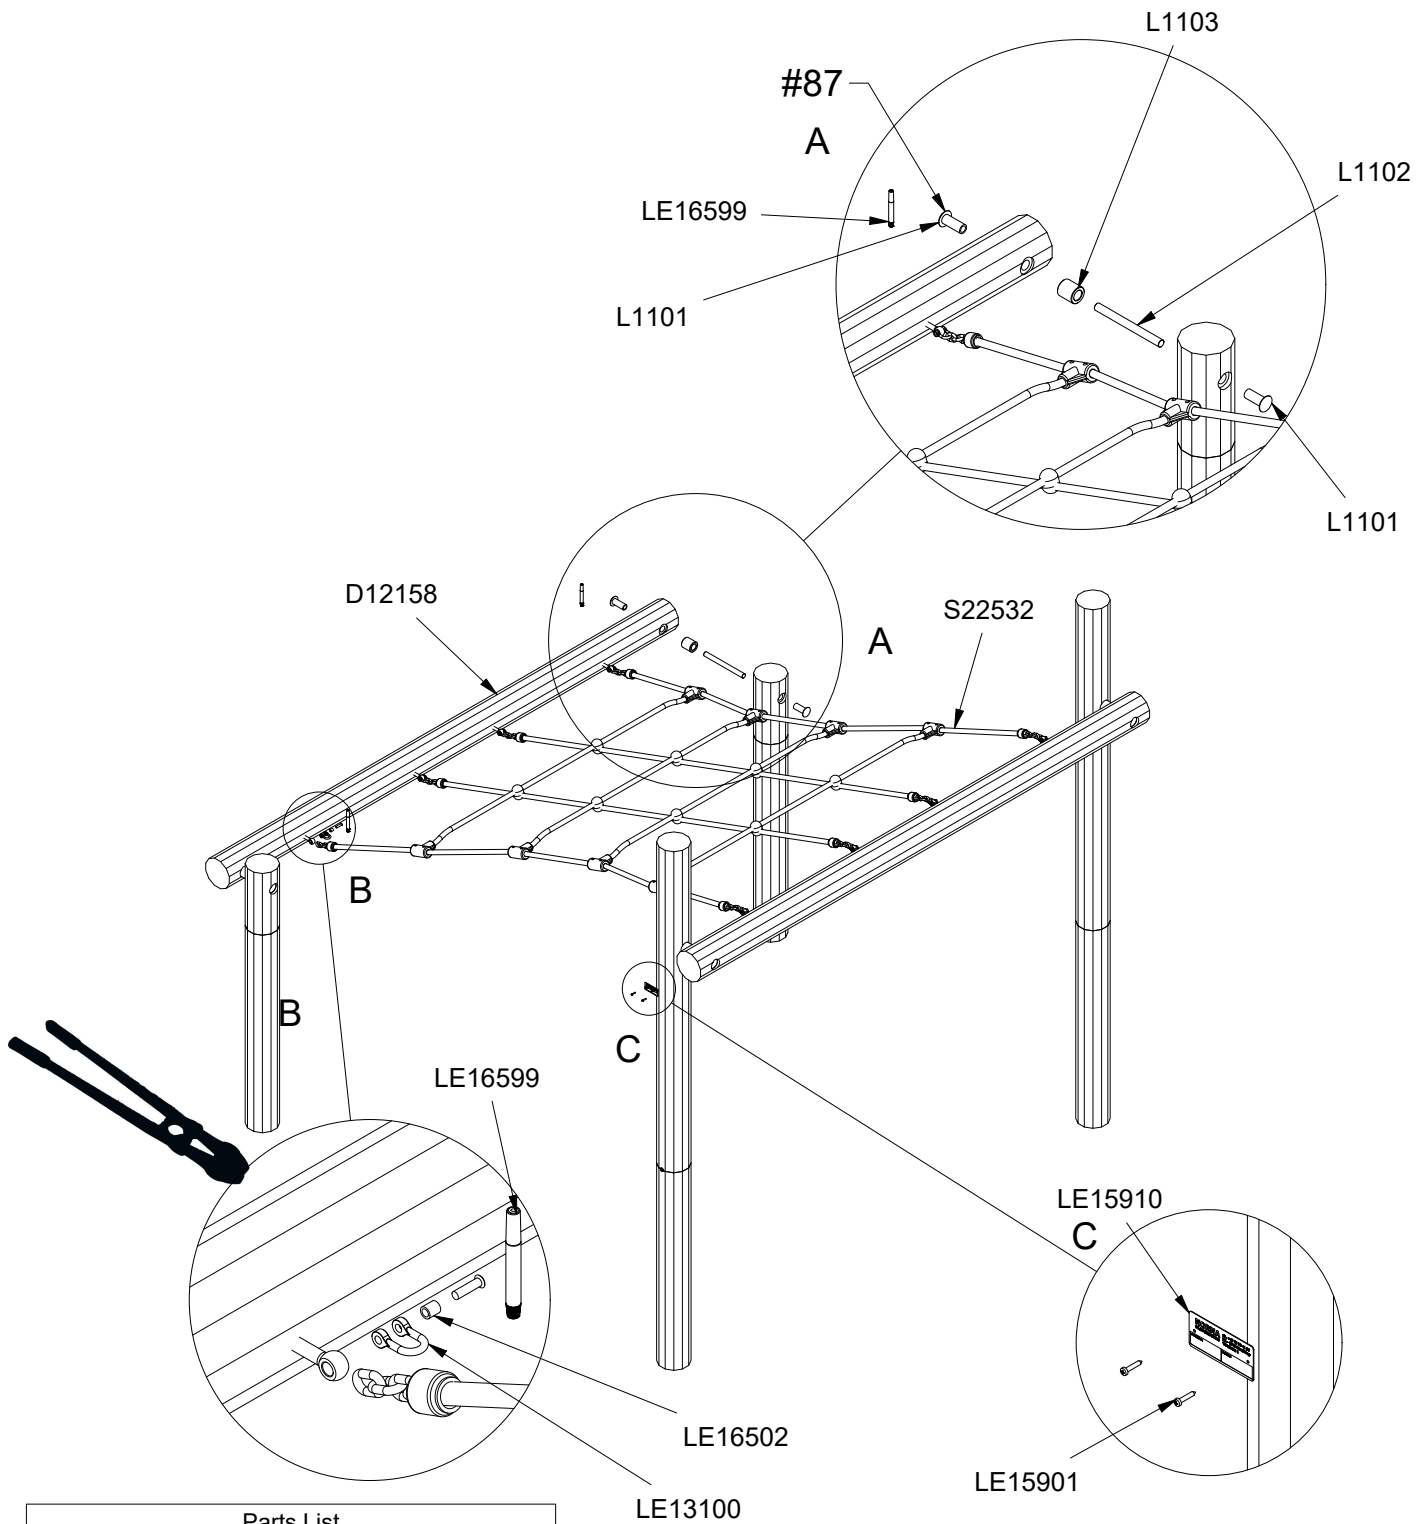

~0,15 m³

Ø10/12 x 210 cm

19 kg

Parts List

| QTY | PART NO | DESCRIP. |
|-----|---------|-----------------------|
| 1 | S22532 | Taifun |
| 2 | RS00675 | Ø100/120 |
| 2 | D12158 | Ø100-120mm, Assembled |
| 2 | RS00676 | Ø100/120 |

N3212U
N3212

Parts List

| QTY | PART NO | DESCRIP. |
|-----|---------|-----------------------|
| 2 | D12158 | Ø100-120mm, Assembled |
| 8 | L1101 | M16 sleeve nut |
| 4 | L1102 | M16 Threaded rod |
| 4 | L1103 | Ø37mm |
| 8 | LE13100 | Shackle |
| 2 | LE15901 | 3x16, PH |
| 1 | LE15910 | Name tag |
| 8 | LE16502 | Spacer 6mm |
| 3 | LE16599 | Sealite 970 1,5ml |
| 2 | RS00675 | Ø100/120 |
| 2 | RS00676 | Ø100/120 |
| 1 | S22532 | Taifun |