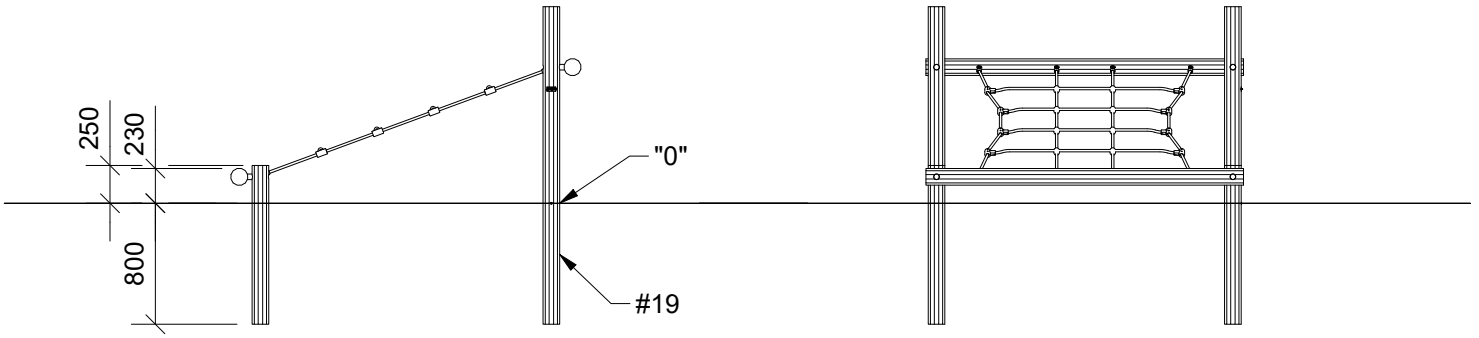

N3212U
N3212

1/5

N3212U N3212

2

2h

25,2 m³

5,3 x 5,1 x 1,3 m

~98 kg

~0,15 m³

Ø10/12 x 210 cm

19 kg

Parts List

| QTY | PART NO | DESCRIP. |
|-----|---------|-----------------------|
| 1 | S22532 | Taifun |
| 2 | RS00675 | Ø100/120 |
| 2 | D12158 | Ø100-120mm, Assembled |
| 2 | RS00676 | Ø100/120 |

N3212U
N3212

Parts List

| QTY | PART NO | DESCRIP. |
|-----|---------|-----------------------|
| 2 | D12158 | Ø100-120mm, Assembled |
| 8 | L1101 | M16 sleeve nut |
| 4 | L1102 | M16 Threaded rod |
| 4 | L1103 | Ø37mm |
| 8 | LE13100 | Shackle |
| 2 | LE15901 | 3x16, PH |
| 1 | LE15910 | Name tag |
| 8 | LE16502 | Spacer 6mm |
| 3 | LE16599 | Sealite 970 1,5ml |
| 2 | RS00675 | Ø100/120 |
| 2 | RS00676 | Ø100/120 |
| 1 | S22532 | Taifun |