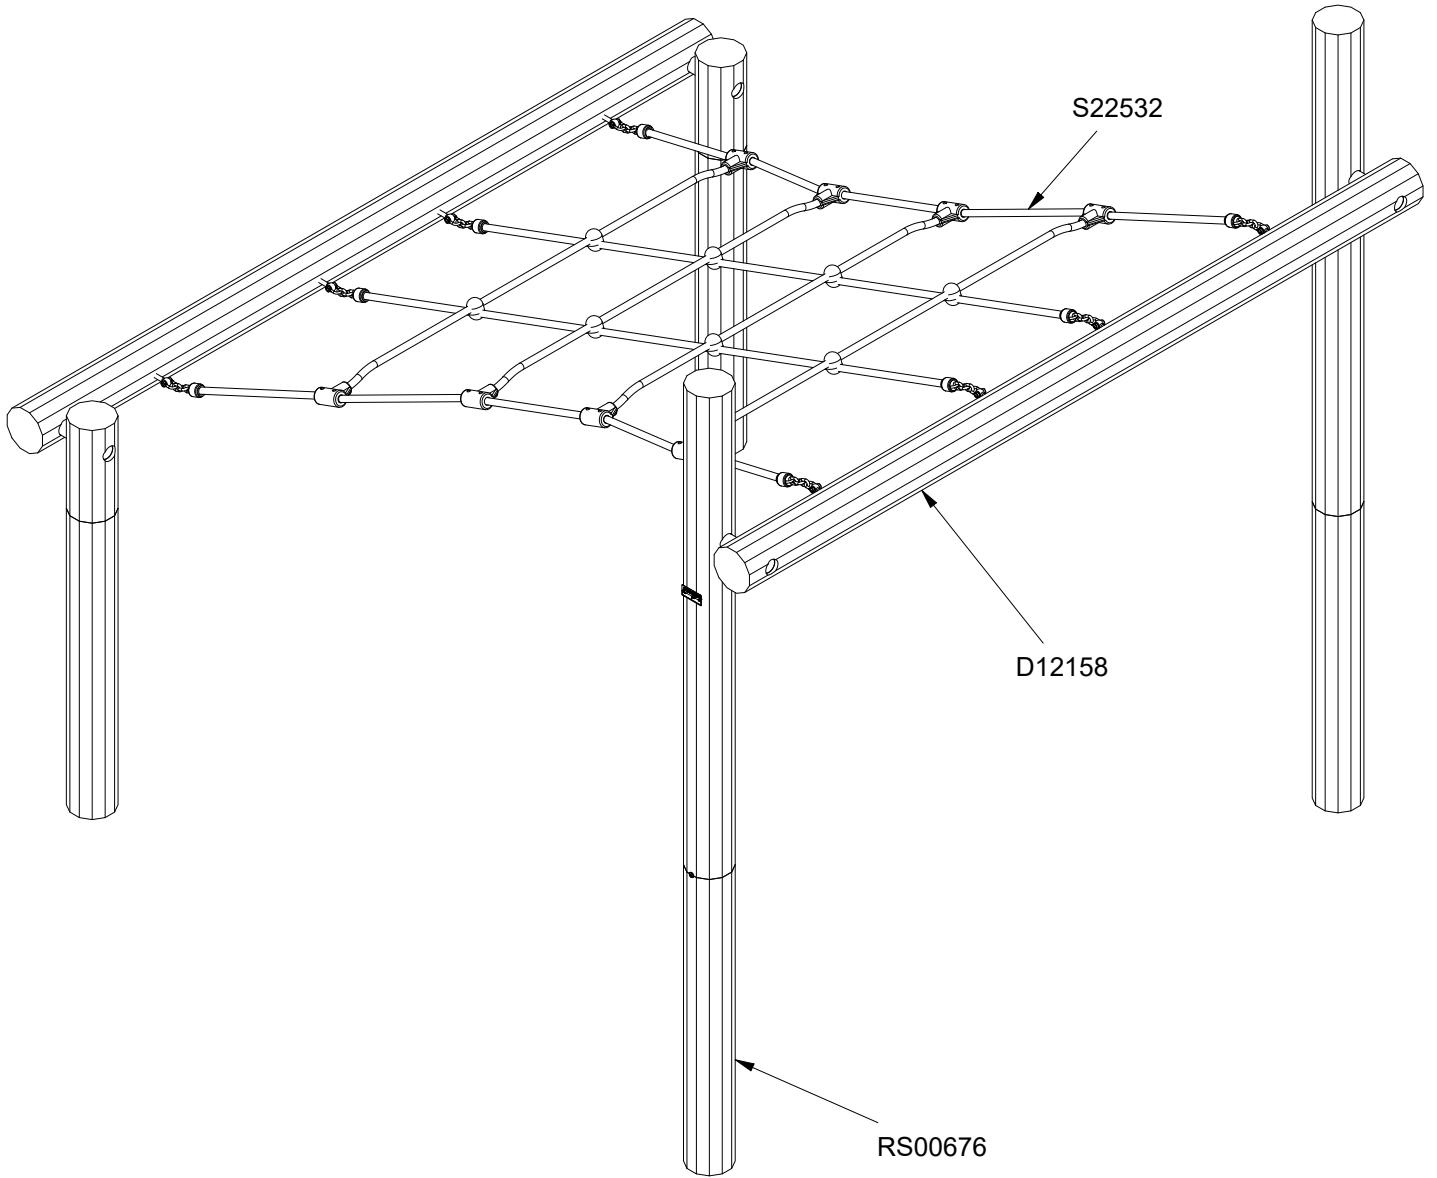

N3212U
N3212

1/5

N3212U N3212

2

2h

25,2 m³

5,3 x 5,1 x 1,3 m

~98 kg

~0,15 m³

Ø10/12 x 210 cm

19 kg

Parts List

| QTY | PART NO | DESCRIP. |
|-----|---------|-----------------------|
| 1 | S22532 | Taifun |
| 2 | RS00675 | Ø100/120 |
| 2 | D12158 | Ø100-120mm, Assembled |
| 2 | RS00676 | Ø100/120 |

N3212U
N3212

Parts List

| QTY | PART NO | DESCRIP. |
|-----|---------|-----------------------|
| 2 | D12158 | Ø100-120mm, Assembled |
| 8 | L1101 | M16 sleeve nut |
| 4 | L1102 | M16 Threaded rod |
| 4 | L1103 | Ø37mm |
| 8 | LE13100 | Shackle |
| 2 | LE15901 | 3x16, PH |
| 1 | LE15910 | Name tag |
| 8 | LE16502 | Spacer 6mm |
| 3 | LE16599 | Sealite 970 1,5ml |
| 2 | RS00675 | Ø100/120 |
| 2 | RS00676 | Ø100/120 |
| 1 | S22532 | Taifun |