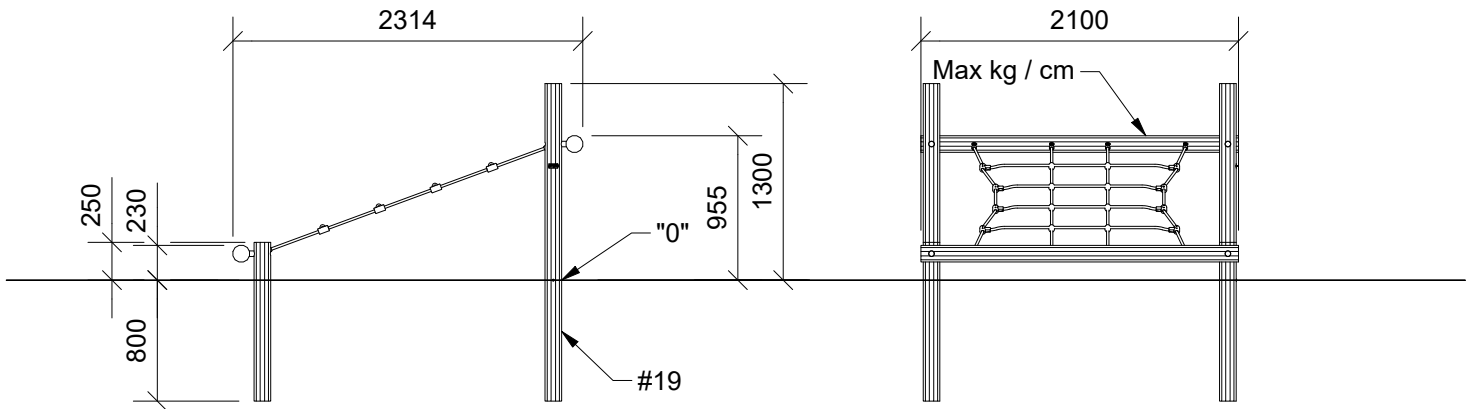

N3212U
N3212

1/5

N3212U N3212

2

2h

25,2 m³

5,3 x 5,1 x 1,3 m

~98 kg

~0,15 m³

Ø10/12 x 210 cm

19 kg

Parts List

| QTY | PART NO | DESCRIP. |
|-----|---------|-----------------------|
| 1 | S22532 | Taifun |
| 2 | RS00675 | Ø100/120 |
| 2 | D12158 | Ø100-120mm, Assembled |
| 2 | RS00676 | Ø100/120 |

N3212U
N3212

Parts List

| QTY | PART NO | DESCRIP. |
|-----|---------|-----------------------|
| 2 | D12158 | Ø100-120mm, Assembled |
| 8 | L1101 | M16 sleeve nut |
| 4 | L1102 | M16 Threaded rod |
| 4 | L1103 | Ø37mm |
| 8 | LE13100 | Shackle |
| 2 | LE15901 | 3x16, PH |
| 1 | LE15910 | Name tag |
| 8 | LE16502 | Spacer 6mm |
| 3 | LE16599 | Sealite 970 1,5ml |
| 2 | RS00675 | Ø100/120 |
| 2 | RS00676 | Ø100/120 |
| 1 | S22532 | Taifun |