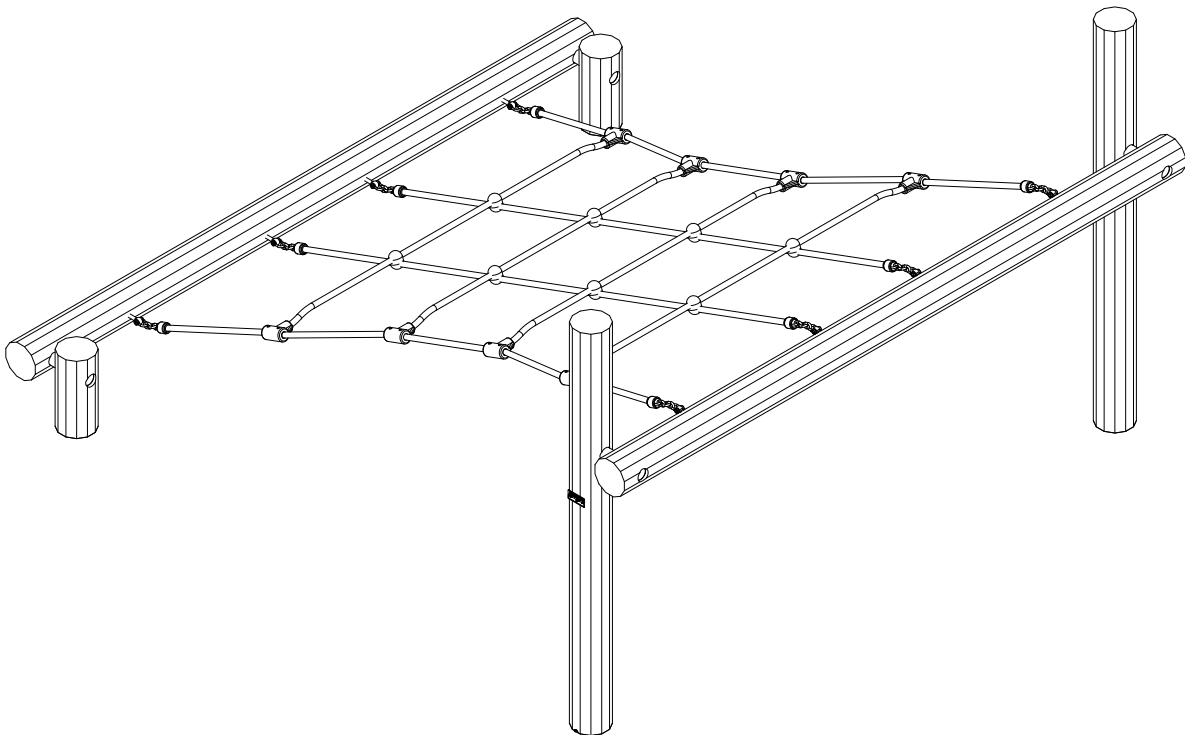

N3212U
N3212

1/5

N3212U N3212

2

2h

25,2 m³

5,3 x 5,1 x 1,3 m

~98 kg

~0,15 m³

Ø10/12 x 210 cm

19 kg

Parts List

| QTY | PART NO | DESCRIP. |
|-----|---------|-----------------------|
| 1 | S22532 | Taifun |
| 2 | RS00675 | Ø100/120 |
| 2 | D12158 | Ø100-120mm, Assembled |
| 2 | RS00676 | Ø100/120 |

N3212U
N3212

Parts List

| QTY | PART NO | DESCRIP. |
|-----|---------|-----------------------|
| 2 | D12158 | Ø100-120mm, Assembled |
| 8 | L1101 | M16 sleeve nut |
| 4 | L1102 | M16 Threaded rod |
| 4 | L1103 | Ø37mm |
| 8 | LE13100 | Shackle |
| 2 | LE15901 | 3x16, PH |
| 1 | LE15910 | Name tag |
| 8 | LE16502 | Spacer 6mm |
| 3 | LE16599 | Sealite 970 1,5ml |
| 2 | RS00675 | Ø100/120 |
| 2 | RS00676 | Ø100/120 |
| 1 | S22532 | Taifun |