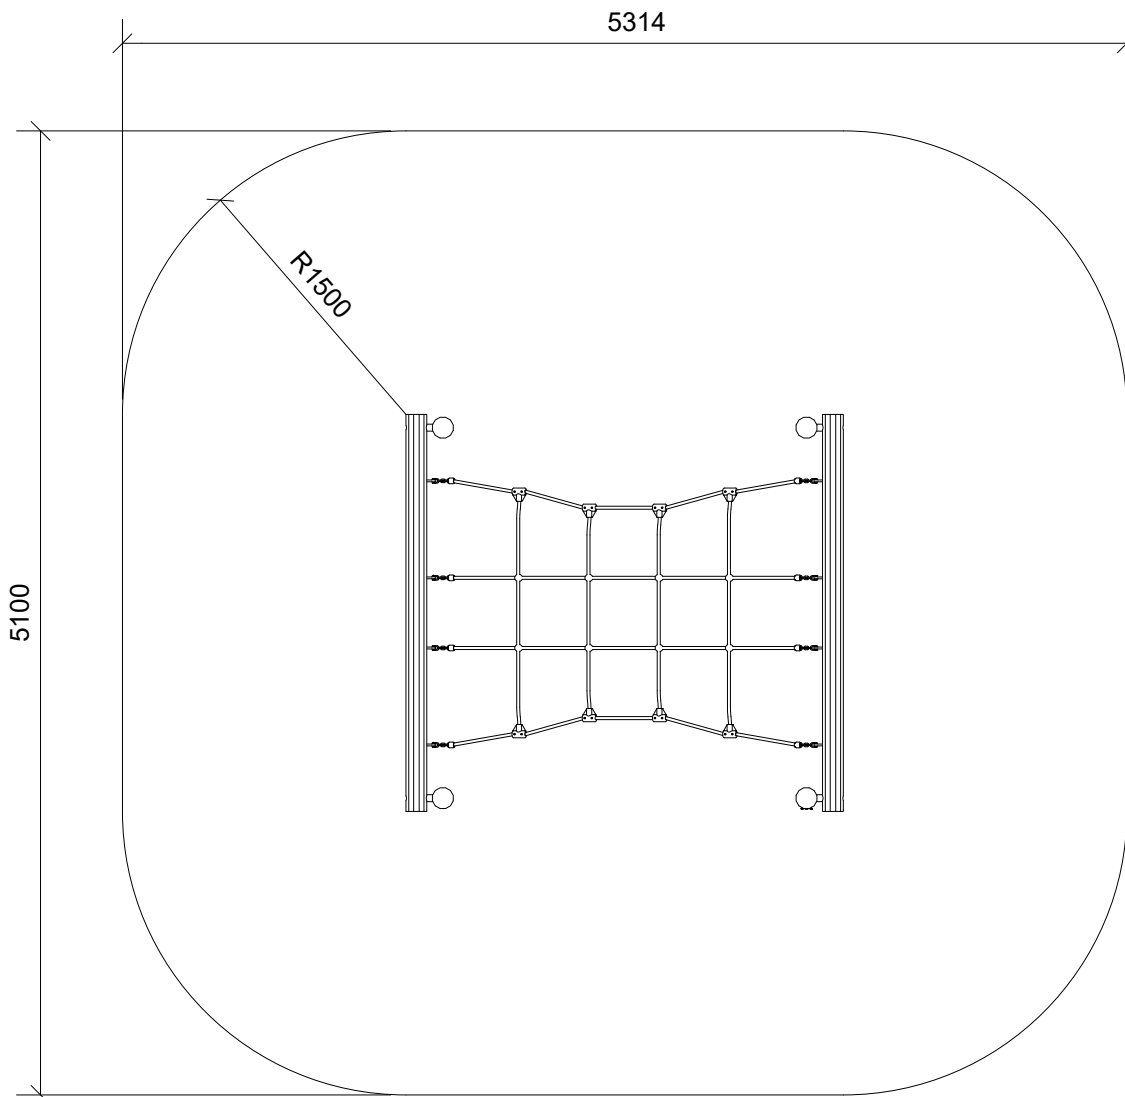

N3212U
N3212

1/5

N3212U N3212

2

2h

25,2 m³

5,3 x 5,1 x 1,3 m

~98 kg

~0,15 m³

Ø10/12 x 210 cm

19 kg

Parts List

| QTY | PART NO | DESCRIP. |
|-----|---------|-----------------------|
| 1 | S22532 | Taifun |
| 2 | RS00675 | Ø100/120 |
| 2 | D12158 | Ø100-120mm, Assembled |
| 2 | RS00676 | Ø100/120 |

N3212U
N3212

Parts List

| QTY | PART NO | DESCRIP. |
|-----|---------|-----------------------|
| 2 | D12158 | Ø100-120mm, Assembled |
| 8 | L1101 | M16 sleeve nut |
| 4 | L1102 | M16 Threaded rod |
| 4 | L1103 | Ø37mm |
| 8 | LE13100 | Shackle |
| 2 | LE15901 | 3x16, PH |
| 1 | LE15910 | Name tag |
| 8 | LE16502 | Spacer 6mm |
| 3 | LE16599 | Sealite 970 1,5ml |
| 2 | RS00675 | Ø100/120 |
| 2 | RS00676 | Ø100/120 |
| 1 | S22532 | Taifun |