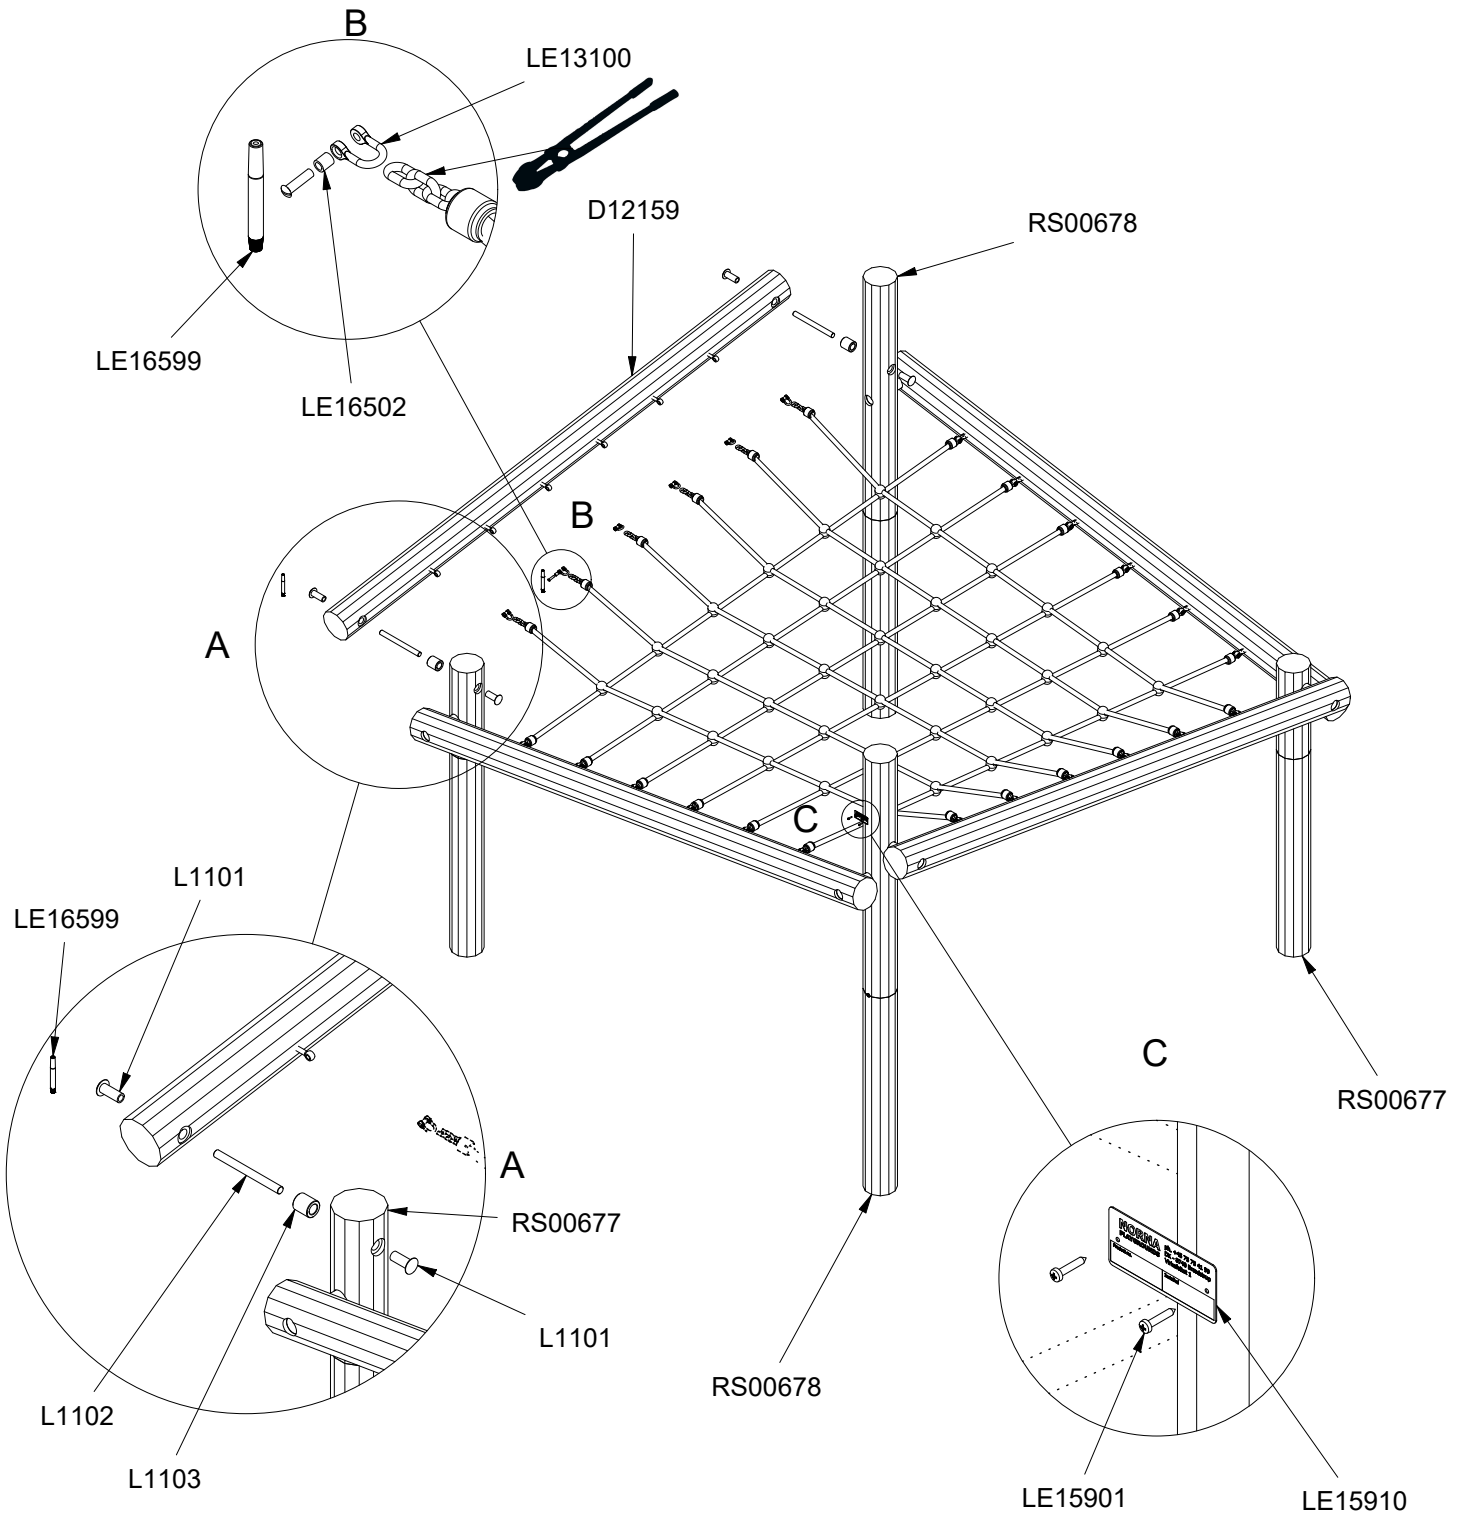

~0,15 m³

Ø10/12 x 210 cm

19 kg

Parts List

QTY	PART NO	DESCRIP.
4	D12159	Ø100-120mm, Assembled
2	RS00677	Ø10/12
2	RS00678	Ø10/12
1	S22539	Taifun

N3215U
N3215

Parts List		
QTY	PART NO	DESCRIP.
4	D12159	Ø100-120mm, Assembled
16	L1101	M16 sleeve nut
8	L1102	M16 Threaded rod
8	L1103	Ø37mm
24	LE13100	Shackle
2	LE15901	3x16, PH
1	LE15910	Name tag
24	LE16502	Spacer 6mm
6	LE16599	Sealtite 970 1,5ml
2	RS00677	Ø10/12
2	RS00678	Ø10/12
1	S22539	Taifun