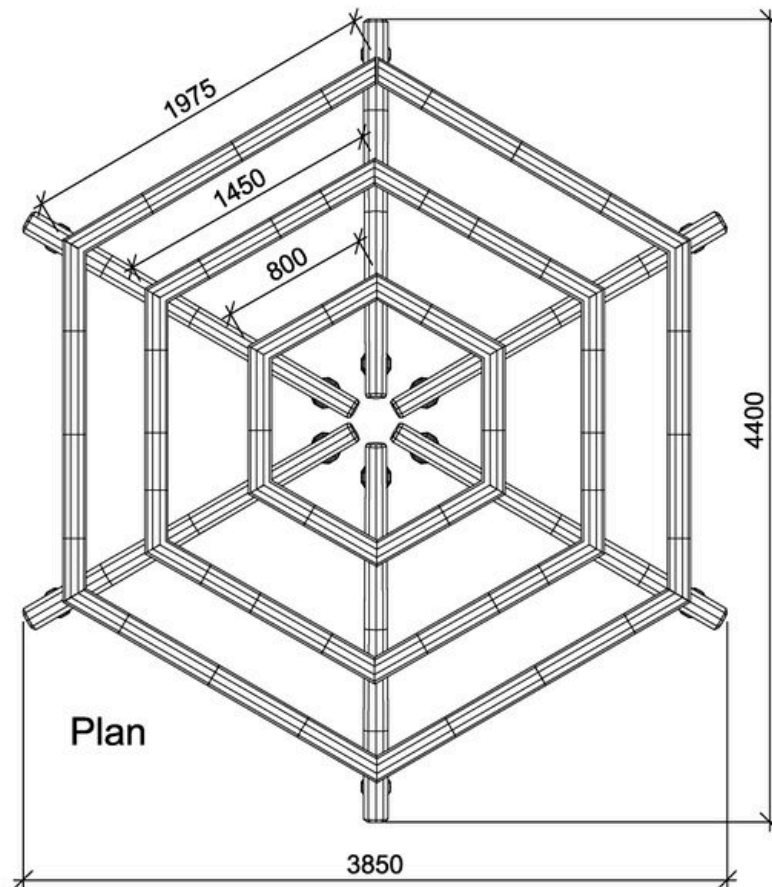

Whether used for active play, imaginative games, or as a cozy spot to rest, Spidy brings versatile fun and development to any playground.

Age	3+
Number of users	8
Color	Uncolored
Primary materials	Robinia
Anchoring	Robinia in ground
Fall height	0,6 m
Dimensions (LxWxH)	4,4 x 3,9 x 0,6 m
Impact area	
Minimum area	x x m

Variation	Color	Installation
LE20514	Chestnut	Robinia in ground

Warranty (Terms and conditions)	
Robinia	15 years

Sidebillede

Sidebillede

Plan

Assembly time

Anchoring
Robinia in ground

Largest part