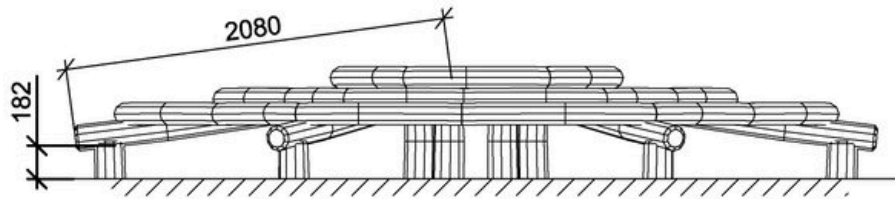

Click or scan

Product description

Spidy invites children to crawl, balance, and explore while challenging their motor skills, coordination, and balance.

The structure encourages children to navigate and explore, using problem-solving skills as they judge distances and plan their movements. Its solid layout supports several children to crawl and play together, fostering cooperation and communication skills.

Whether used for active play, imaginative games, or as a cozy spot to rest, Spidy brings versatile fun and development to any playground.

Age	3+
Number of users	8
Color	Uncolored
Primary materials	Robinia
Anchoring	Robinia in ground
Fall height	0,6 m
Dimensions (LxWxH)	4,4 x 3,9 x 0,6 m
Impact area	
Minimum area	x x m

Variation	Color	Installation
LE20514	Chestnut	Robinia in ground

Warranty (Terms and conditions)	
Robinia	15 years

Sidebillede

Sidebillede

Plan

Assembly time

Anchoring
Robinia in ground

Largest part