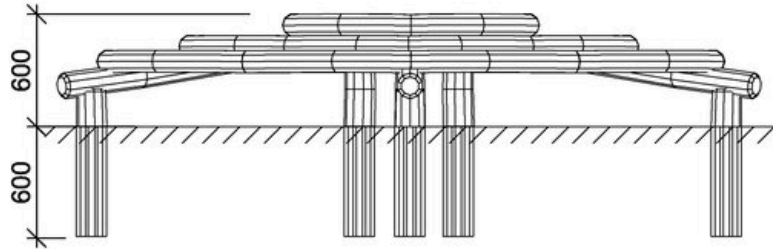

Click or scan

Product description

Spidy invites children to crawl, balance, and explore while challenging their motor skills, coordination, and balance.

The structure encourages children to navigate and explore, using problem-solving skills as they judge distances and plan their movements. Its solid layout supports several children to crawl and play together, fostering cooperation and communication skills.

Whether used for active play, imaginative games, or as a cozy spot to rest, Spidy brings versatile fun and development to any playground.

Age	3+
Number of users	8
Color	Uncolored
Primary materials	Robinia
Anchoring	Robinia in ground
Fall height	0,6 m
Dimensions (LxWxH)	4,4 x 3,9 x 0,6 m
Impact area	
Minimum area	x x m

Variation	Color	Installation
LE20514	Chestnut	Robinia in ground

Warranty (Terms and conditions)	
Robinia	15 years

Sidebillede

Sidebillede

Plan

Assembly time

Anchoring
Robinia in ground

Largest part