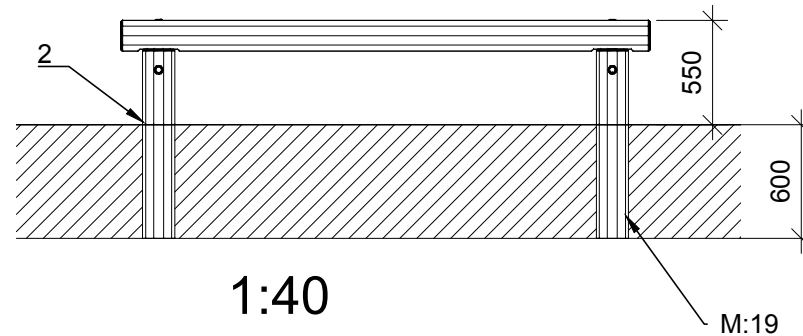

NORLEG - Mont.	
Robinia Balancebom 280x55 cm	
LE 20532	
13.12.2011	REV. -

Mont.p. nr.

1
19

Parts list		
Mrk.	QTY	Part.no
1	1	160-180-2800
2	2	160-180-1000

This drawing is the property of NORLEG and pursuant to current legislation may not be copied, transferred to or used by any third party. Should this drawing be used, a fee of 10% of the assumed contract price will be charged.