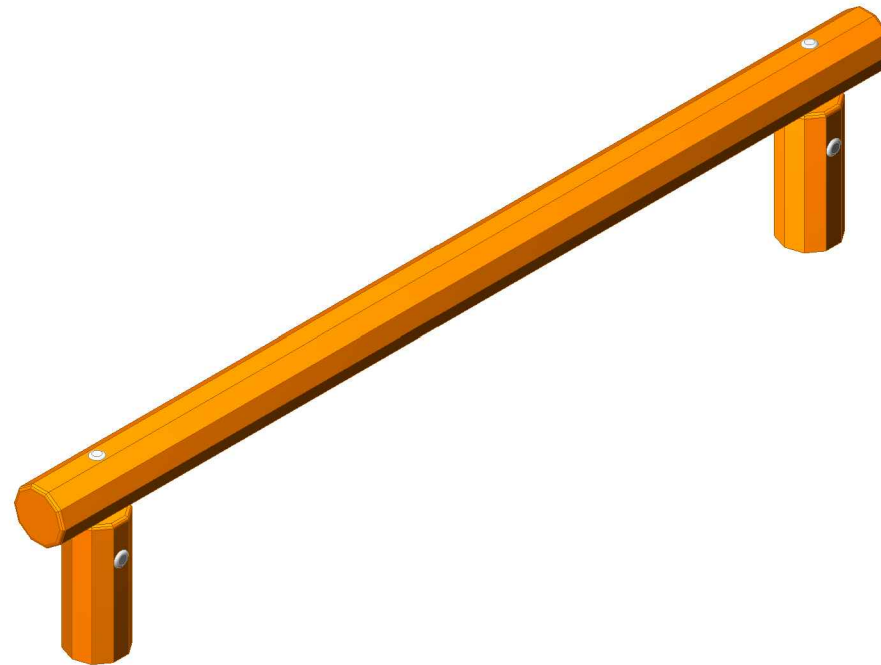

<b>NORLEG</b>	
Robinia Balancebom 280x55 cm	
LE 20532	
13.12.2011	REV. -

< 600

≥ EN 1176

1:40

1:40

This drawing is the property of NORLEG and pursuant to current legislation may not be copied, transferred to or used by any third party. Should this drawing be used, a fee of 10% of the assumed contract price will be charged.

# NORLEG - 3D

Robinia Balancebom 280x55 cm

LE 20532

13.12.2011

REV. -

<b>NORLEG</b> - Mont.	
Robinia Balancebom 280x55 cm	
LE 20532	
13.12.2011	REV. -

Mont.p. nr.

1  
19