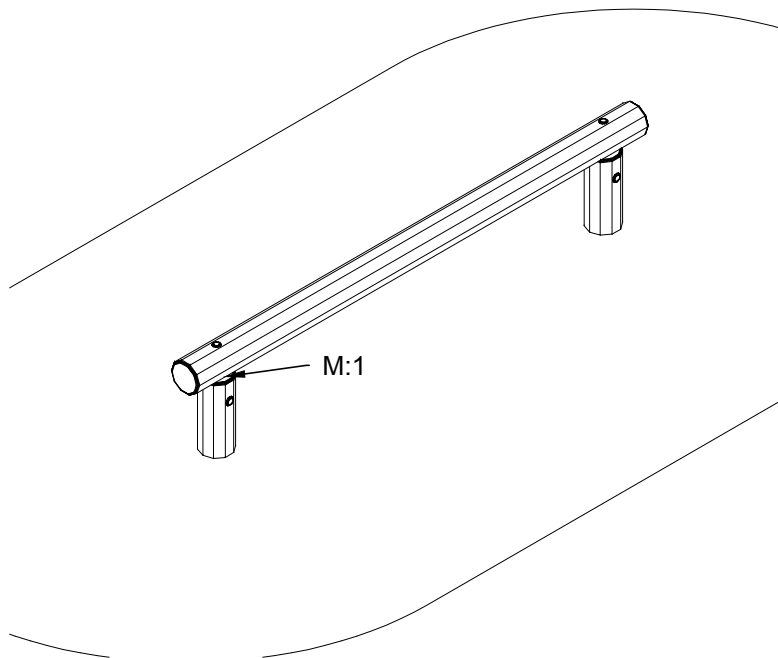

NORLEG - Mont.	
Robinia Balancebom 280x55 cm	
LE 20532	
13.12.2011	REV. -

Mont.p. nr.

1
19

Parts list		
Mrk.	QTY	Part.no
1	1	160-180-2800
2	2	160-180-1000

This drawing is the property of NORLEG and pursuant to current legislation may not be copied, transferred to or used by any third party. Should this drawing be used, a fee of 10% of the assumed contract price will be charged.