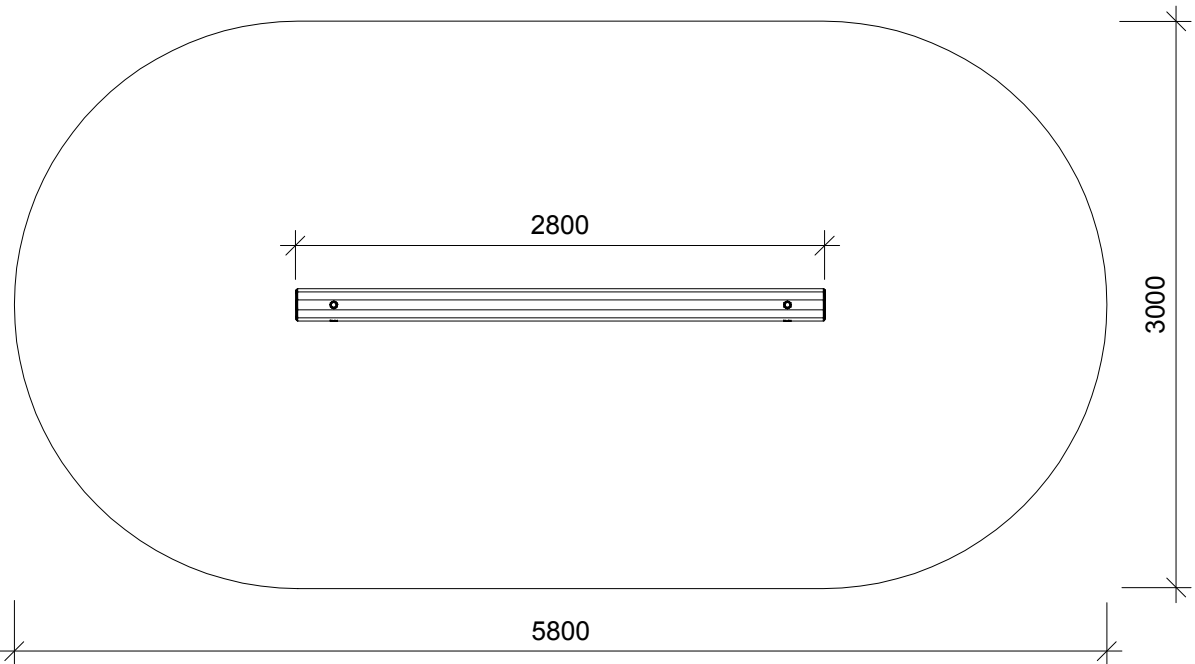

<b>NORLEG</b>	
Robinia Balancebom 280x55 cm	
LE 20532	
13.12.2011	REV. -

< 600

≥ EN 1176

1:40

1:40

This drawing is the property of NORLEG and pursuant to current legislation may not be copied, transferred to or used by any third party. Should this drawing be used, a fee of 10% of the assumed contract price will be charged.

# NORLEG - 3D

Robinia Balancebom 280x55 cm

LE 20532

13.12.2011

REV. -

<b>NORLEG</b> - Mont.	
Robinia Balancebom 280x55 cm	
LE 20532	
13.12.2011	REV. -

Mont.p. nr.

1  
19

Parts list		
Mrk.	QTY	Part.no
1	1	160-180-2800
2	2	160-180-1000

This drawing is the property of NORLEG and pursuant to current legislation may not be copied, transferred to or used by any third party. Should this drawing be used, a fee of 10% of the assumed contract price will be charged.