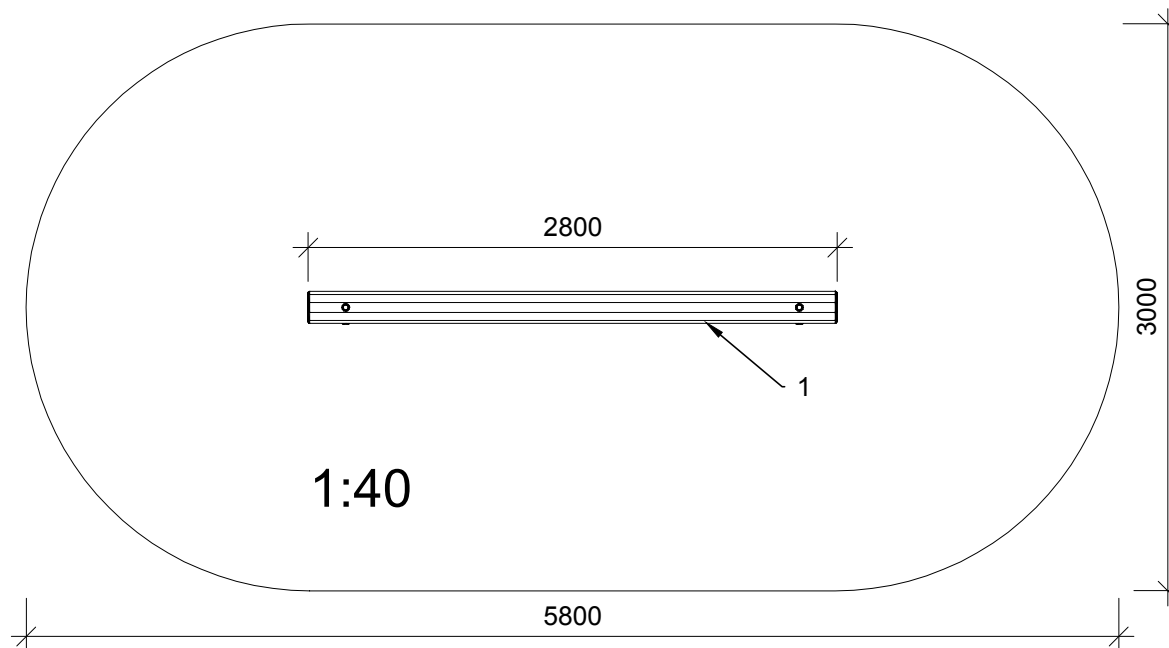

NORLEG - Mont.	
Robinia Balancebom 280x55 cm	
LE 20532	
13.12.2011	REV. -

Mont.p. nr.

1
19

Parts list		
Mrk.	QTY	Part.no
1	1	160-180-2800
2	2	160-180-1000

This drawing is the property of NORLEG and pursuant to current legislation may not be copied, transferred to or used by any third party. Should this drawing be used, a fee of 10% of the assumed contract price will be charged.