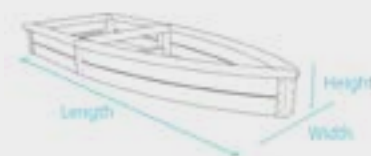

Profiles:

Side profiles 3.0 x 12.5 cm

Seat boards 4 x 10/19 cm

Version:

Boat-shaped

Without bottom

Delivery completely assembled

Vorteile:

No annoying mothballing in winter (weatherproof)

Simple mounting

Grey-Brown

Grey-Green

Grey-Blue

Grey-Red

TECHNICAL DATA

Colour	Dimensions W x L x H (approx. cm)	Weight (approx. kg)	Order No
■ Grey-Brown	105 x 285 x 30	150.0	SG 285 100
■ Grey-Green	105 x 285 x 30	150.0	SM 285 100
■ Grey-Blue	105 x 285 x 30	150.0	SL 285 100
■ Grey-Red	105 x 285 x 30	150.0	SR 285 100

Side profile: 3.0 x 12.5 cm. Seat rest: 4 x 10/19 cm. Dimensions: Outside edge of seat rest. Completely assembled on delivery, excluding base. Other dimensions available on request.

FURTHER DOCUMENTS PLEASE SEE WWW.HANIT.DE