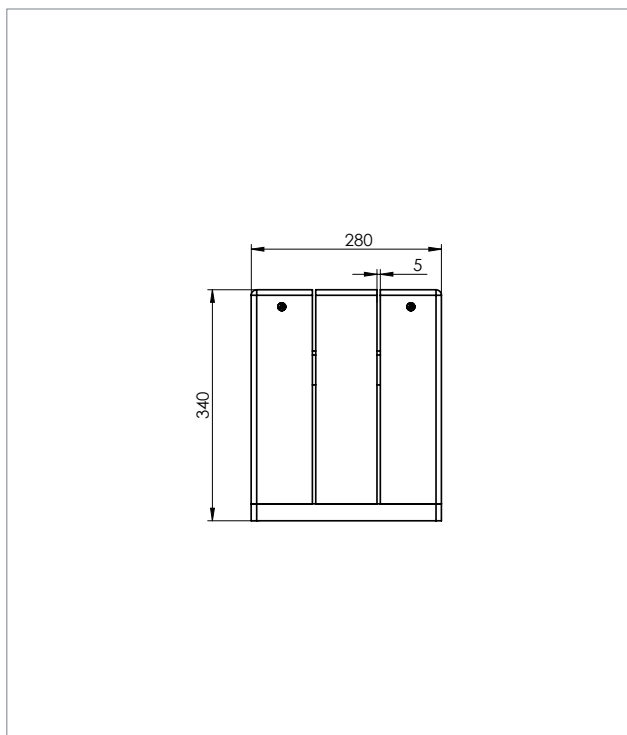

**Material:**

hanit® Recycled Plastic

**Surface:**

Structured, grained

**Dimensions (W x D x H):**

150 x 28 x 34 cm

**Seat height:**

34 cm

**Weight:**

51 kg

**Slats:**

3 square profiles 132 x 9 x 9 cm  
2 profile reinforced

**Advantages:**

- No risk of injury from splinters
- Safe thanks to rounded edges
- Harmless according to DIN EN 71-3 (Playground directive)
- Durable and dimensionally stable
- Never paint, varnish or grind again
- No annoying mothballing in winter (weatherproof)
- Fast drying, no water absorption
- Resistant to vandalism

**Optional:**

Ground anchor type 1

Blue-Red-Green

Grey-Blue

**TECHNICAL DRAWING**

**TECHNICAL DATA**

| Width: 150 cm    |                                      |                        |             |
|------------------|--------------------------------------|------------------------|-------------|
| Colour           | Dimensions<br>W x D x H (approx. cm) | Weight<br>(approx. kg) | Order No    |
| ■ Grey-Blue      | 150 x 28 x 34                        | 51.0                   | BK 2 GB 150 |
| ■ Blue-Red-Green | 150 x 28 x 34                        | 51.0                   | BK 2 TC 150 |