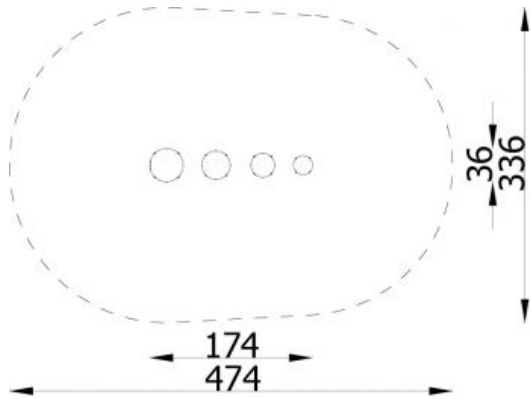

**3804**

**Description**

<b>Model type</b>	Solitaire
<b>Serial number</b>	3804
<b>Equipment name</b>	Drums

*Join the action!*

<b>Product line</b>	Action Sundries Solitair
<b>Age range</b>	3 - 99
<b>Unit measurements</b>	174cm x 36cm x 91cm
<b>Required surface area</b>	474cm x 336cm
<b>Impact area</b>	13.3m <sup>2</sup>
<b>Free height of fall</b>	0cm
<b>Material</b>	
<b>Heaviest part</b>	kg
<b>Largest part</b>	cm - cm
<b>Spare parts</b>	None
<b>Installation time without grondwork</b>	2 hour(s) / 2 person(s)
<b>Special tools</b>	None
<b>Anchoring</b>	
<b>Remarks</b>	