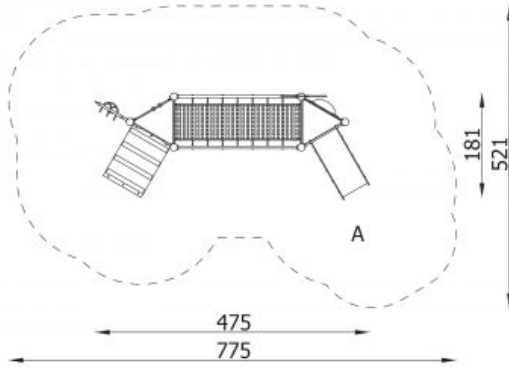

Description

Model type	Modulair
Serial number	11238EPO
Equipment name	Orbis Mini II

Join the action!

Orbis Mini II

Product line	Action Mini Playgrounds Modulair
Age range	0 - 3
Unit measurements	181cm x 475cm x 264cm
Required surface area	521cm x 775cm
Impact area	32m ²
Free height of fall	58cm
Material	
Heaviest part	kg
Largest part	cm - cm
Spare parts	None
Installation time without grondwork	3 hour(s) / 2 person(s)
Special tools	None
Anchoring	
Remarks	