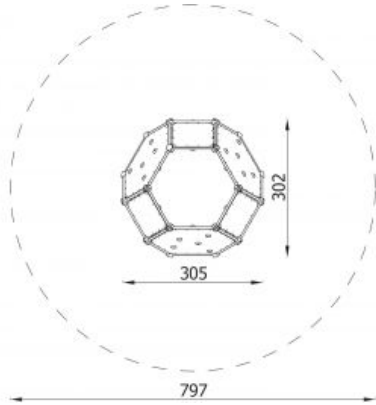

Description

Model type	Solitair
Serial number	1701EPO
Equipment name	Climbing polyhedron

Join the action!

Climbing polyhedron

Product line	Action Multi Climbers Solitair
Age range	3 - 14
Unit measurements	305cm x 302cm x 280cm
Required surface area	797cm x 797cm
Impact area	50m ²
Free height of fall	280cm
Material	
Heaviest part	kg
Largest part	cm - cm
Spare parts	None
Installation time without grondwork	4 hour(s) / 4 person(s)
Special tools	None
Anchoring	
Remarks	