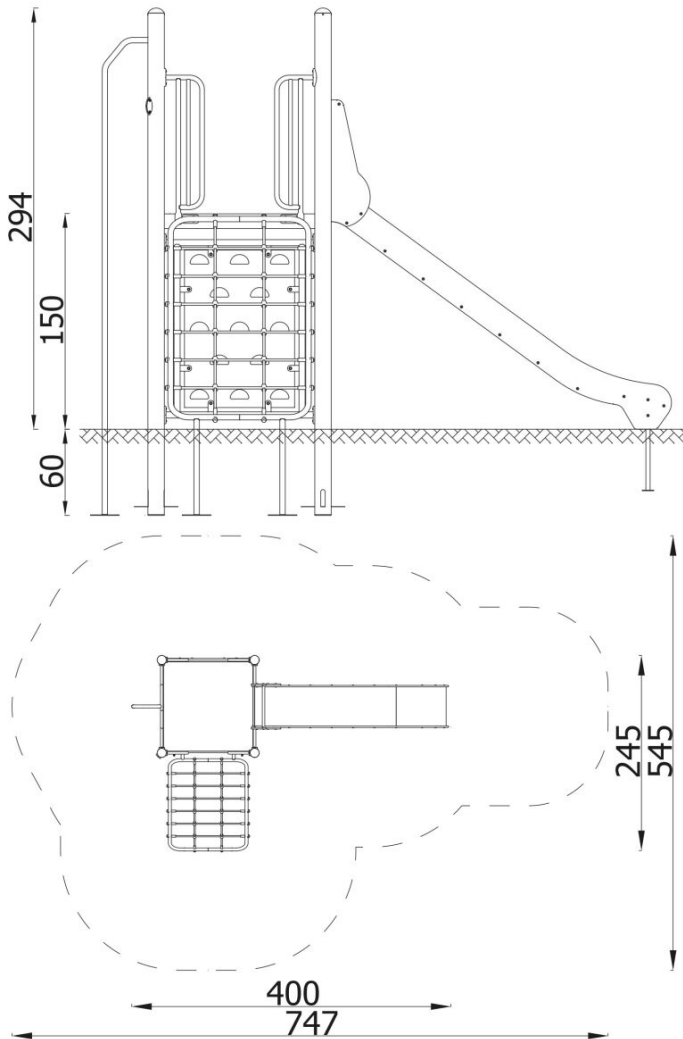

DESCRIPTION

Timeless, the most interesting and the most popular collection from the NOVUM playgrounds offer. The 1906-A kit is intended for children 5 years of age and older. A climbing wall or a climbing net are obstacles that are difficult to overcome, require efficiency and good coordination, however, going down a high slide will reward the children with the hardships of the crossing. Playing on the playground is an opportunity to test your abilities and limitations. When climbing, climbing or descending, children practice coordination, balance and strength, and have a lot of fun at the same time.

INFORMATION

Number of users	7
Age range	3 - 14
Device dimensions [m]	4 x 2.94 x 2.45
Compliance with the norm	EN-1176-1:2017-12
Spare parts	

SAFETY SURFACE

Zone	Max height of fall [m]	Area [m ²]	Perimeter of safety zone [m]
A	1.5	28.5	21.3
B			
C			