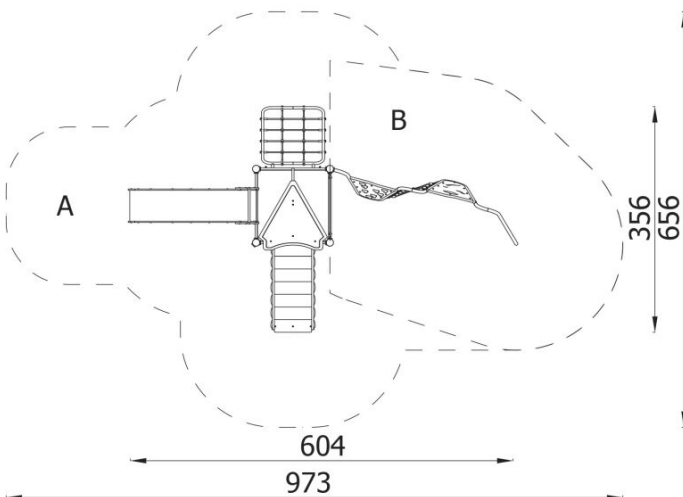

DESCRIPTION

Timeless, the most interesting and the most popular collection from the NOVUM playgrounds offer. The 1909-A set is intended for younger playground users, 3-year-olds and slightly older children. Stairs secured with a balustrade ensure safe use. The slide, climbing walls, climbing ladder are obstacles adapted to the skills and abilities of children. They require effort from them, but overcoming them is possible for them, although it requires strength, efficiency and good coordination. Playing in the playground is an opportunity to test your abilities and limitations, and at the same time a great opportunity to make new friends.

INFORMATION

Number of users	12
Age range	3 - 14
Device dimensions [m]	6.04 x 3.87 x 3.56
Compliance with the norm	EN-1176-1:2017-12
Spare parts	

SAFETY SURFACE

Zone	Max height of fall [m]	Area [m ²]	Perimeter of safety zone [m]
A	1.2	24.3	26.5
B	1.72	16.5	
C			