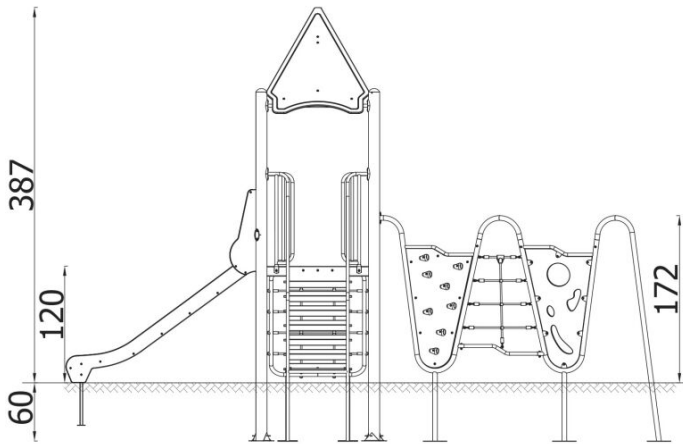

DESCRIPTION

Timeless, the most interesting and the most popular collection from the NOVUM playgrounds offer. The 1909-A set is intended for younger playground users, 3-year-olds and slightly older children. Stairs secured with a balustrade ensure safe use. The slide, climbing walls, climbing ladder are obstacles adapted to the skills and abilities of children. They require effort from them, but overcoming them is possible for them, although it requires strength, efficiency and good coordination. Playing in the playground is an opportunity to test your abilities and limitations, and at the same time a great opportunity to make new friends.

INFORMATION

Number of users	12
Age range	3 - 14
Device dimensions [m]	6.04 x 3.87 x 3.56
Compliance with the norm	EN-1176-1:2017-12
Spare parts	

SAFETY SURFACE

Zone	Max height of fall [m]	Area [m ²]	Perimeter of safety zone [m]
A	1.2	24.3	26.5
B	1.72	16.5	
C			