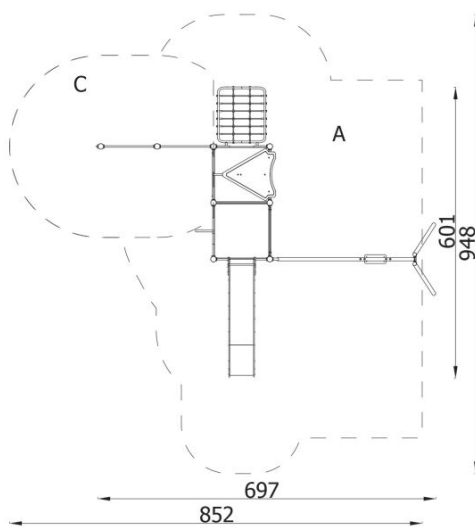

DESCRIPTION

Timeless, the most interesting and the most popular collection from the NOVUM playgrounds offer. 1916-A is a large playground set that can provide a lot of fun for all its users. There is a wall and a climbing wall, a swing, a slide and bars. Climbing can be quite a challenge for kids, but going down the high slide will reward them with all the effort and effort. In the meantime, they can try their hand at swinging on the bars. At the end, the tired little one can gently swing on the swing - it is a great relaxation and rest, giving energy for further mischief and games.

INFORMATION

Number of users	12
Age range	3 - 14
Device dimensions [m]	6.97 x 4.67 x 6.01
Compliance with the norm	EN-1176-1:2017-12
Spare parts	

SAFETY SURFACE

Zone	Max height of fall [m]	Area [m ²]	Perimeter of safety zone [m]
A	1.5	41.8	31.6
B			
C	2.02	14	