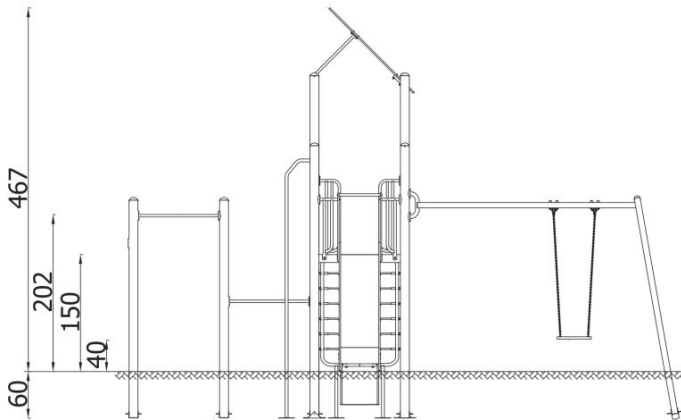

DESCRIPTION

Timeless, the most interesting and the most popular collection from the NOVUM playgrounds offer. 1916-A is a large playground set that can provide a lot of fun for all its users. There is a wall and a climbing wall, a swing, a slide and bars. Climbing can be quite a challenge for kids, but going down the high slide will reward them with all the effort and effort. In the meantime, they can try their hand at swinging on the bars. At the end, the tired little one can gently swing on the swing - it is a great relaxation and rest, giving energy for further mischief and games.

INFORMATION

Number of users	12
Age range	3 - 14
Device dimensions [m]	6.97 x 4.67 x 6.01
Compliance with the norm	EN-1176-1:2017-12
Spare parts	

SAFETY SURFACE

Zone	Max height of fall [m]	Area [m ²]	Perimeter of safety zone [m]
A	1.5	41.8	31.6
B			
C	2.02	14	