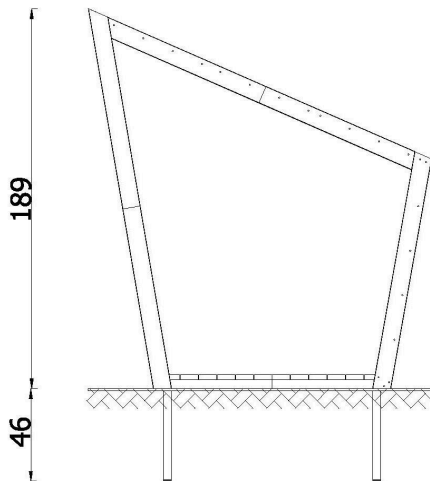

SAFETY SURFACE			
Zone	Max height of fall [m]]	Area [m²]	Perimeter of safety zone [m]
A	0.07	18.1	15.35
B			
C			

The visualizations are for illustrative purposes only; the actual appearance and colors of the equipment may vary. Novum reserves the right to make structural and color modifications as part of its commitment to continuous product improvement.