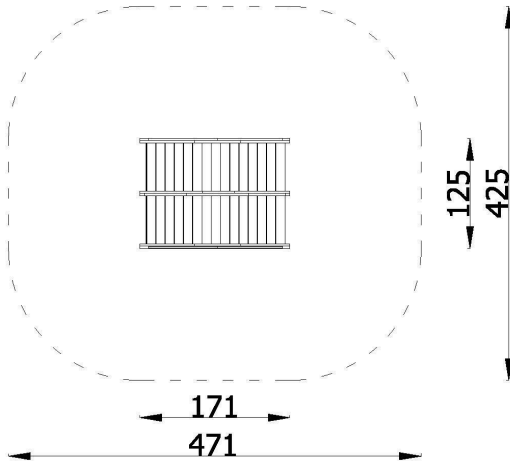

INFORMATION	
Number of users	4
Age range	1 - 5
Device dimensions [m]	171 x 1.25 x 1.89
Compliance with the norm	PN-EN 1176-1+A1:2024-03
Max height of fall [m]	0.07
Perimeter of safety zone [m]	18.1
Area [m <sup>2</sup> ]	15.35

Hiding

Fun

Rest

Small architecture

### Material Description:

- The structure of the device is made of pine wood planks;
- All connectors and fittings are weather-resistant and UV-resistant;
- Direct installation in the ground. Foundation according to the installation instructions;

### Set Composition:

- 1 x house
- 1 x set of anchors