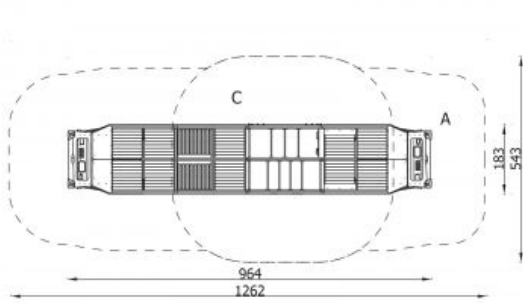

Description

Model type	Solitair
Serial number	3505EPO
Equipment name	Train Simon

Join the action!

Product line	Action Mini Playgrounds Solitair
Age range	3 - 12
Unit measurements	964cm x 183cm x 204cm
Required surface area	1262cm x 543cm
Impact area	69m ²
Free height of fall	53cm
Material	
Heaviest part	kg
Largest part	cm - cm
Spare parts	None
Installation time without grondwork	15 hour(s) / 5 person(s)
Special tools	None
Anchoring	
Remarks	