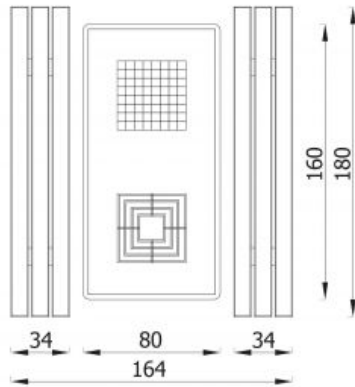

## **Description**

A concrete, free-standing chess and ludo table with 2 benches. Made on the basis of hard natural raw materials.

<b>Model type</b>	Solitair
<b>Serial number</b>	4112
<b>Equipment name</b>	Ludo and chess table 4112

# Ludo and chess table 4112

<b>Product line</b>	Action Park Furniture Solitair
<b>Age range</b>	3 - 99
<b>Unit measurements</b>	80cm x 160cm x 78cm
<b>Required surface area</b>	164cm x 180cm
<b>Impact area</b>	3m <sup>2</sup>
<b>Free height of fall</b>	45cm