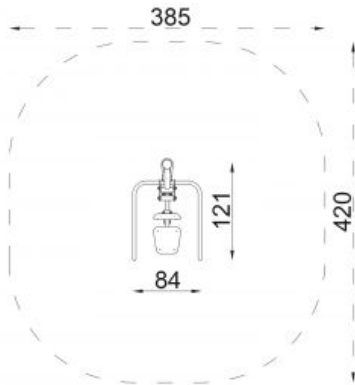

4414WO

Description

| | |
|-----------------------|-------------------------|
| Model type | Solitair |
| Serial number | 4414WO |
| Equipment name | Freestanding Front Lift |

Join the action!

| | |
|--|---------------------------------|
| Product line | Action Outdoor Fitness Solitair |
| Age range | 14 - 99 |
| Unit measurements | 84cm x 121cm x 183cm |
| Required surface area | 384cm x 418cm |
| Impact area | 14.5m ² |
| Free height of fall | 0cm |
| Material | |
| Heaviest part | kg |
| Largest part | cm - cm |
| Spare parts | Available |
| Installation time without grondwork | 2 hour(s) / 2 person(s) |
| Special tools | Included |
| Anchoring | |
| Remarks | |