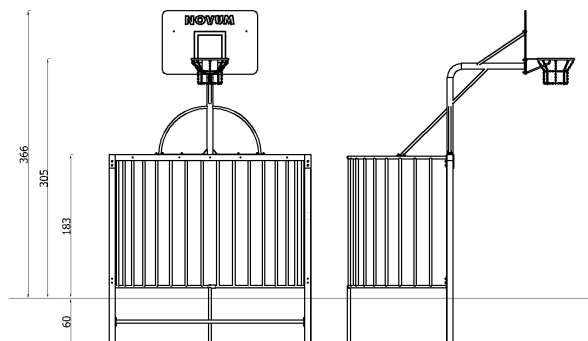

Football Goal with Basket 4848

DESCRIPTION

Supporting columns made of square steel profile 80x80 mm. Steel elements protected against corrosion by galvanizing and powder coating. All connectors and fittings resistant to weather conditions and UV radiation. The device is placed below ground level. Foundation according to the assembly instructions.

INFORMATION

Number of users	-
Age range	3 - 99+
Device dimensions [m]	2.89 x 2.56 x 3.66
Compliance with the norm	EN 15312

SAFETY SURFACE

Zone	Max height of fall [m]	Area [m ²]	Perimeter of safety zone [m]
A	-	-	19.1
B	1.83	28.5	
C	-	-	