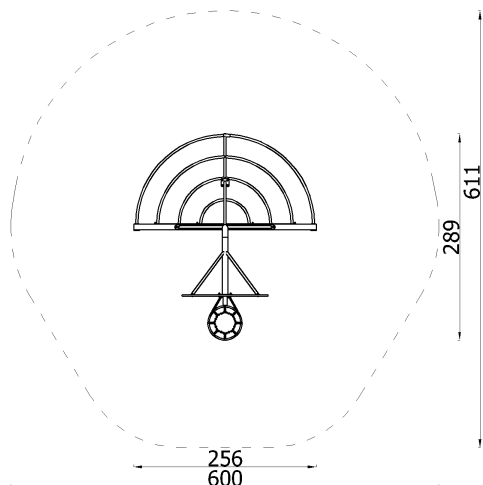

Football Goal with Basket 4848

DESCRIPTION

Supporting columns made of square steel profile 80x80 mm. Steel elements protected against corrosion by galvanizing and powder coating. All connectors and fittings resistant to weather conditions and UV radiation. The device is placed below ground level. Foundation according to the assembly instructions.

INFORMATION

Number of users	-
Age range	3 - 99+
Device dimensions [m]	2.89 x 2.56 x 3.66
Compliance with the norm	EN 15312

SAFETY SURFACE

Zone	Max height of fall [m]	Area [m ²]	Perimeter of safety zone [m]
A	-	-	19.1
B	1.83	28.5	
C	-	-	