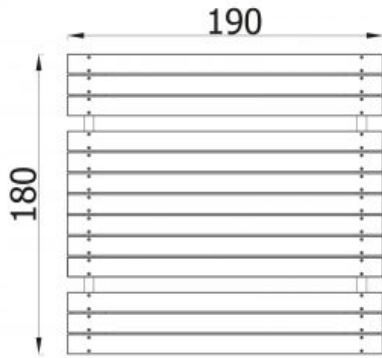

Model type	Solitaire
Serial number	51170
Equipment name	Bench & table 5117

Join the action!

Product line	Action Park Furniture Solitair
Age range	3 - 14
Unit measurements	180cm x 190cm x 80cm
Required surface area	180cm x 190cm
Impact area	1m ²
Free height of fall	45cm

Material The construction is made of a square profile 60x60 mm. The seat and table is made of wooden boards 45x120 mm. Steel elements protected against corrosion by zinc primer and powder coating. Wooden elements impregnated or covered with colorful glaze