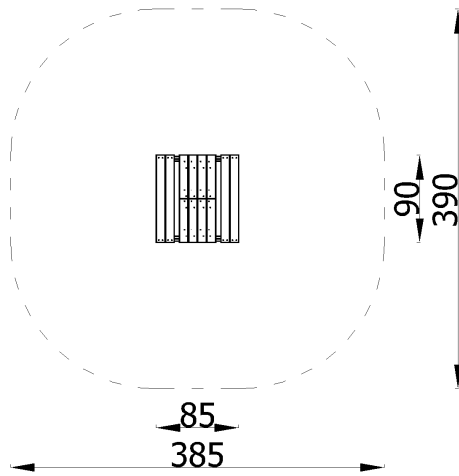

Bench & Table with plastic containers and with anchors

58110PZ

Material Description:

- The structure of the device is made of pine wood planks;
- High-quality polymer box;
- All connectors and fittings are weather-resistant and UV-resistant;
- Direct installation in the ground;

Set Composition:

- 1 x picnic table with benches
- 1 x set of anchors

Series Description:

The Terra collection was created out of a desire to design an inspiring space that combines a connection with nature, education, and unrestricted play. The idea for this unique series was born from our passion for promoting values that contribute to the holistic development of children.

In the Terra collection, we have integrated the principles of Montessori and Reggio pedagogy, creating products that inspire children to explore the world and learn through hands-on experiences. This allows children to develop their skills in an atmosphere of respect, independence, and curiosity.

Terra supports and encourages independent action, fostering a sense of responsibility and self-reliance.