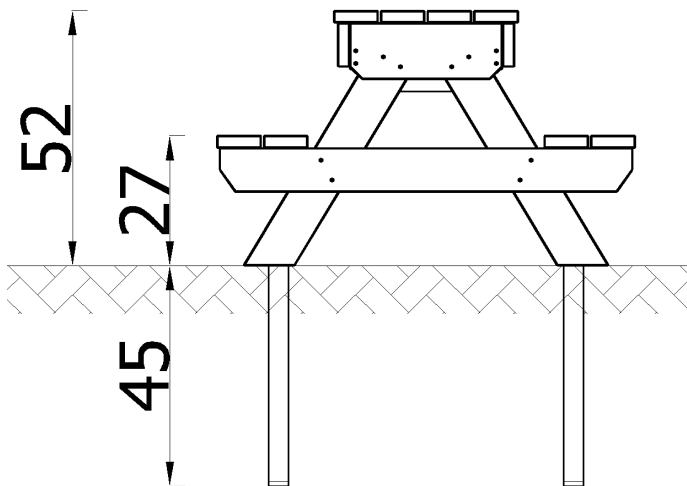

SAFETY SURFACE

Zone	Max height of fall [m]	Area [m²]	Perimeter of safety zone [m]
A	0.52	13.1	13
B			
C			

The visualizations are for illustrative purposes only; the actual appearance and colors of the equipment may vary. Novum reserves the right to make structural and color modifications as part of its commitment to continuous product improvement.