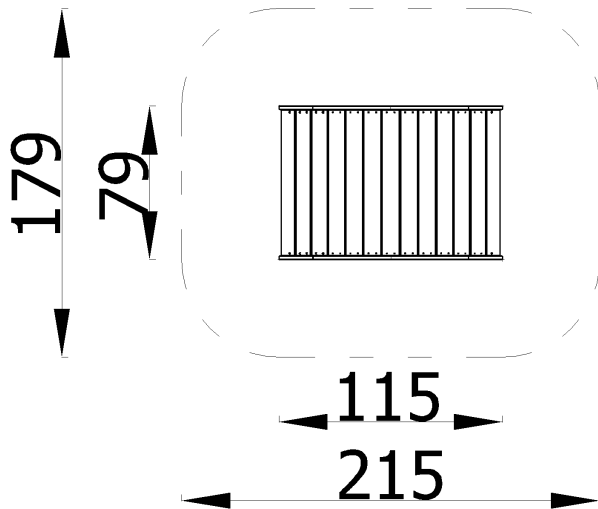

### INFORMATION

Number of users	2
Age range	1 - 7
Device dimensions [m]	1.15 x 0.79 x 0.21
Compliance with the norm	PN-EN 1176-1+A1:2024-03
Max height of fall [m]	0
Area [m <sup>2</sup> ]	3.63
Perimeter of safety zone [m]	7

### Material Description:

- The structure of the device is made of pine wood planks;
- All connectors and fittings are weather-resistant and UV-resistant;
- Assembly in accordance with installation instructions;