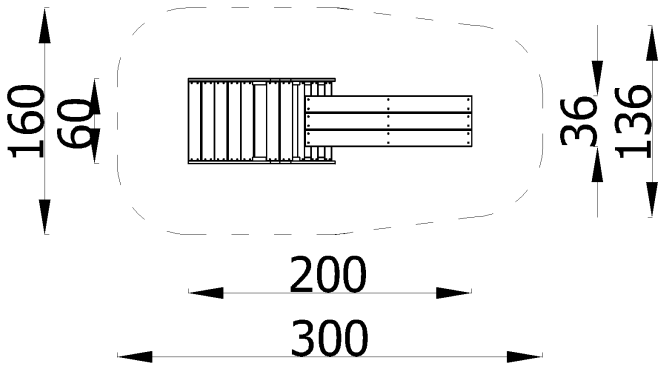

Material Description:

- The structure of the device is made of pine wood planks;
- All connectors and fittings are weather-resistant and UV-resistant;
- Assembly in accordance with installation instructions;

Set Composition:

- 1 x wall module
- 1 x footbridge
- 1 x set of anchors

Series Description:

The Terra collection was created out of a desire to design an inspiring space that combines a connection with nature, education, and unrestricted play. The idea for this unique series was born from our passion for promoting values that contribute to the holistic development of children.

In the Terra collection, we have integrated the principles of Montessori and Reggio pedagogy, creating products that inspire children to explore the world and learn through hands-on experiences. This allows children to develop their skills in an atmosphere of respect, independence, and curiosity.

Terra supports and encourages independent action, fostering a sense of responsibility and self-reliance.

SAFETY SURFACE

Zone	Max height of fall [m]	Area [m²]	Perimeter of safety zone [m]
A		4.34	8.1
B			
C			

The visualizations are for illustrative purposes only; the actual appearance and colors of the equipment may vary. Novum reserves the right to make structural and color modifications as part of its commitment to continuous product improvement.