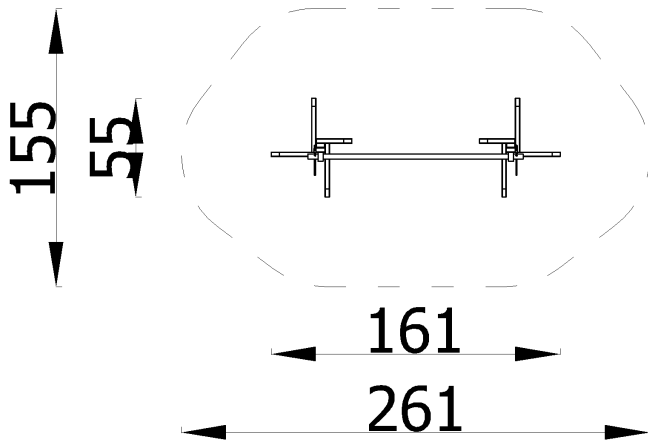

INFORMATION	
Number of users	1
Age range	1 - 14
Device dimensions [m]	1.6 x 0.55 x 1.2
Compliance with the norm	PN-EN 1176-1+A1:2024-03
Max height of fall [m]	0
Area [m ²]	3.36
Perimeter of safety zone [m]	6.8

Fun

Physical activity

Material Description:

- The structure of the device is made of pine wood planks;
- Steel elements protected against corrosion through galvanization and powder coating;
- 10 mm stainless steel ropes;
- All connectors and fittings are weather-resistant and UV-resistant;
- Assembly in accordance with installation instructions;