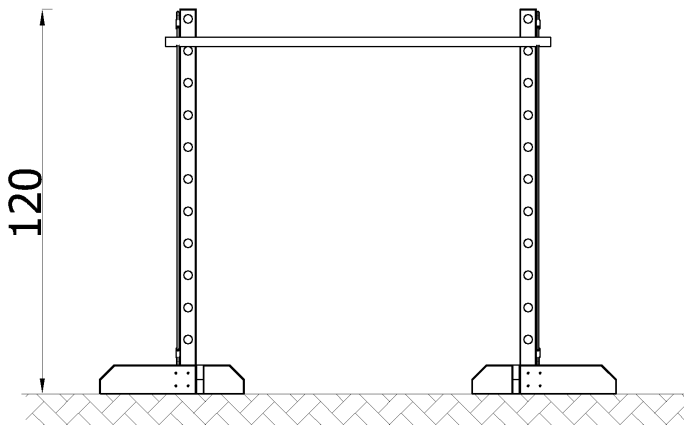

SAFETY SURFACE

Zone	Max height of fall [m]	Area [m²]	Perimeter of safety zone [m]
A		3.36	6.8
B			
C			

The visualizations are for illustrative purposes only; the actual appearance and colors of the equipment may vary. Novum reserves the right to make structural and color modifications as part of its commitment to continuous product improvement.