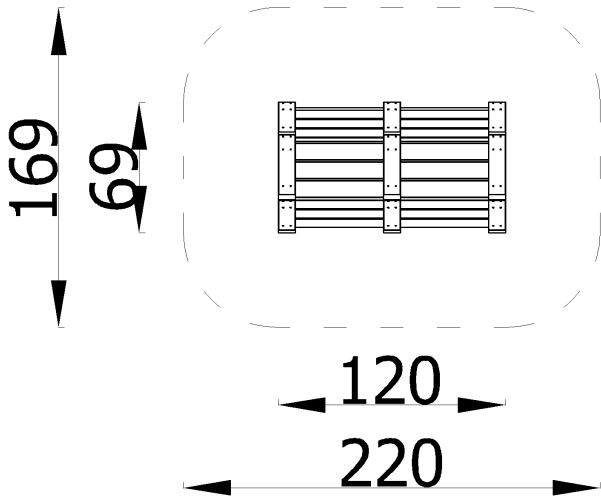

INFORMATION	
Number of users	4
Age range	1 - 7
Device dimensions [m]	1.2 x 0.69 x 0.6
Compliance with the norm	PN-EN 1176-1+A1:2024-03
Max height of fall [m]	0
Area [m ²]	3.5
Perimeter of safety zone [m]	6.9

Crawling

Fun

Physical activity

Material Description:

- The structure of the device is made of pine wood planks;
- All connectors and fittings are weather-resistant and UV-resistant;
- Assembly in accordance with installation instructions;