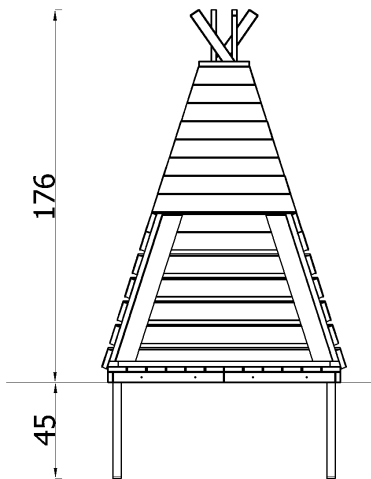

INFORMATION	
Number of users	4
Age range	1 - 7
Device dimensions [m]	1.22 x 1.16 x 1.76
Compliance with the norm	PN-EN 1176-1+A1:2024-03
Max height of fall [m]	0
Perimeter of safety zone [m]	15.7
Area [m ²]	14.2

Fun

Rest

Material Description:

- The structure of the device is made of pine wood planks;
- All connectors and fittings are weather-resistant and UV-resistant;
- Freestanding device;

Set Composition:

- 1 x house
- 1 x set of anchors