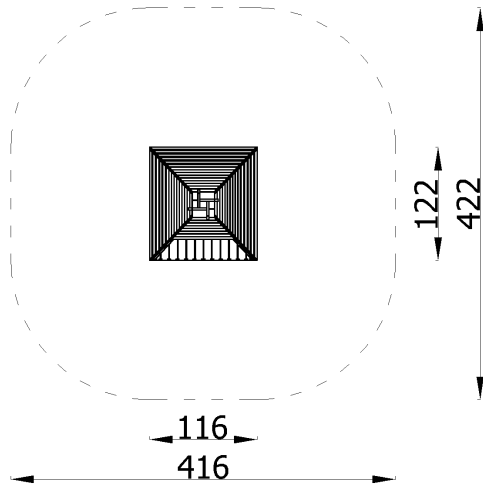

INFORMATION	
Number of users	4
Age range	1 - 7
Device dimensions [m]	1.22 x 1.16 x 1.76
Compliance with the norm	PN-EN 1176-1+A1:2024-03
Max height of fall [m]	0
Perimeter of safety zone [m]	15.7
Area [m ²]	14.2

Fun

Rest

Material Description:

- The structure of the device is made of pine wood planks;
- All connectors and fittings are weather-resistant and UV-resistant;
- Freestanding device;

Set Composition:

- 1 x house
- 1 x set of anchors