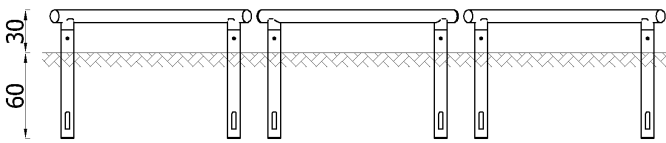

INFORMATION

Number of users	3
Age range	3 - 14
Device dimensions [m]	0.63 x 4.3 x 0.3
Compliance with the norm	EN 16630:2015-06
Max height of fall [m]	0.3
Area [m ²]	21.7
Perimeter of safety zone [m]	18.4

Passage

Fun

Material Description:

- Round support posts with a diameter of 88.9 mm made of S235 steel;
- Steel elements protected against corrosion through galvanization and powder coating;
- All connectors and fittings are weather-resistant and UV-resistant;
- Direct installation in the ground. Foundation according to the installation instructions;

Set Composition:

- 3 x Balance Beam

Series Description:

The timeless, most interesting, and popular collection from the NOVUM playground range, which perfectly fits both urban spaces and more intimate locations intended for children. The Action4Kids sets will provide long-lasting, unrestricted fun thanks to their extensive climbing ropes, interesting transitions, bridges, slides of various lengths, and climbing walls. Its undeniable advantage is that it requires no maintenance and is resistant to vandalism.