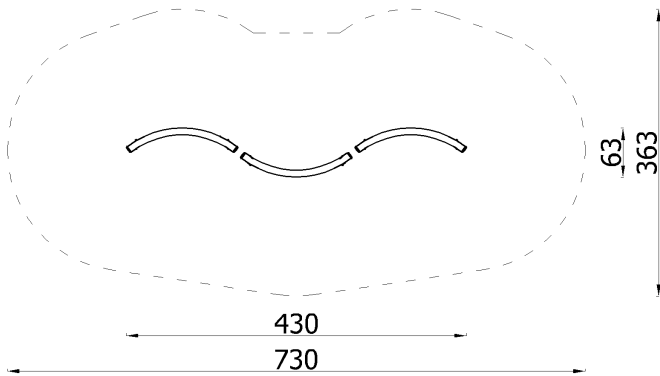

INFORMATION

Number of users	3
Age range	3 - 14
Device dimensions [m]	0.63 x 4.3 x 0.3
Compliance with the norm	EN 16630:2015-06
Max height of fall [m]	0.3
Area [m ²]	21.7
Perimeter of safety zone [m]	18.4

Passage

Fun

Material Description:

- Round support posts with a diameter of 88.9 mm made of S235 steel;
- Steel elements protected against corrosion through galvanization and powder coating;
- All connectors and fittings are weather-resistant and UV-resistant;
- Direct installation in the ground. Foundation according to the installation instructions;

SAFETY SURFACE

Zone	Max height of fall [m]	Area [m ²]	Perimeter of safety zone [m]
A	0.3	21.7	18.4
B	-	-	
C	-	-	

The visualizations are for illustrative purposes only; the actual appearance and colors of the equipment may vary. Novum reserves the right to make structural and color modifications as part of its commitment to continuous product improvement.