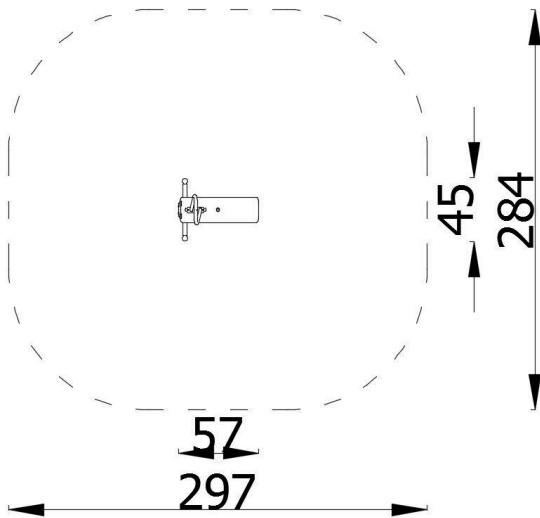

INFORMATION	
Number of users	1
Age range	1 - 12
Device dimensions [m]	0.57 x 0.45 x 0.69
Compliance with the norm	PN-EN 1176-1+A1:2024-03
Max height of fall [m]	0.6
Perimeter of safety zone [m]	7.6
Area [m ²]	10.5

Rocking

Fun

Material Description:

- Seat beam made of Robinia acacia wood;
- Panels made of high-pressure HDPE polyethylene, 15 mm thick;
- Additional elements made of stainless steel;
- Spring made of galvanized steel, powder-coated;
- Polyethylene insert in the spring to prevent pinching;
- All connectors and fittings are weather-resistant and UV-resistant;
- Riveted end caps for the posts;
- Direct installation in the ground. Foundation according to the installation instructions;

SAFETY SURFACE			
Zone	Max height of fall [m]	Area [m ²]	Perimeter of safety zone [m]
A	0.6	7.6	10.5
B			
C			

The visualizations are for illustrative purposes only; the actual appearance and colors of the equipment may vary. Novum reserves the right to make structural and color modifications as part of its commitment to continuous product improvement.