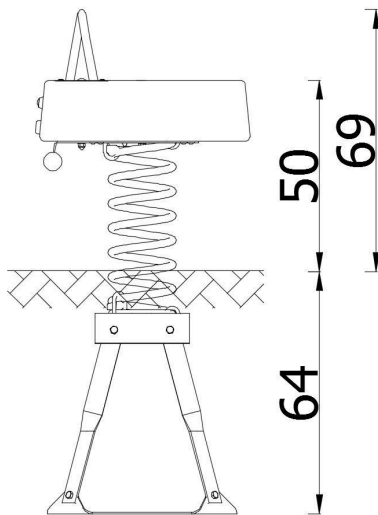

INFORMATION	
Number of users	1
Age range	1 - 12
Device dimensions [m]	0.57 x 0.45 x 0.69
Compliance with the norm	PN-EN 1176-1+A1:2024-03
Max height of fall [m]	0.6
Perimeter of safety zone [m]	7.6
Area [m ²]	10.5

Rocking

Fun

Material Description:

- Seat beam made of Robinia acacia wood;
- Panels made of high-pressure HDPE polyethylene, 15 mm thick;
- Additional elements made of stainless steel;
- Spring made of galvanized steel, powder-coated;
- Polyethylene insert in the spring to prevent pinching;
- All connectors and fittings are weather-resistant and UV-resistant;
- Riveted end caps for the posts;
- Direct installation in the ground. Foundation according to the installation instructions;

SAFETY SURFACE			
Zone	Max height of fall [m]	Area [m ²]	Perimeter of safety zone [m]
A	0.6	7.6	10.5
B			
C			

The visualizations are for illustrative purposes only; the actual appearance and colors of the equipment may vary. Novum reserves the right to make structural and color modifications as part of its commitment to continuous product improvement.