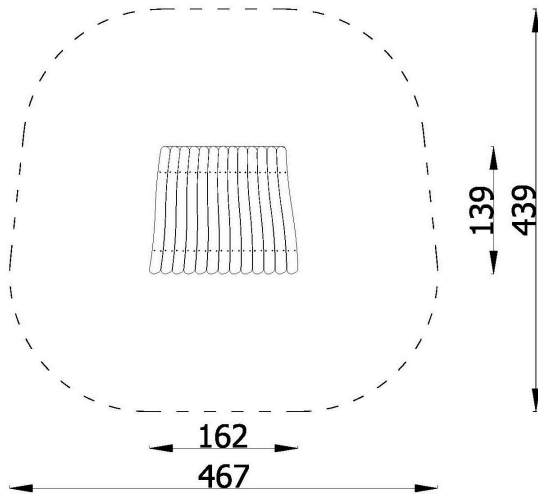

INFORMATION

Number of users	4
Age range	1 - 6
Device dimensions [m]	1.39 x 1.62 x 1.66
Compliance with the norm	PN-EN 1176-1+A1:2024-03
Max height of fall [m]	0.5
Area [m ²]	17.96
Perimeter of safety zone [m]	15.27

Hiding

Fun

Rest

Small
architecture

Material Description:

- Round support posts with a diameter ranging from 120 mm to 160 mm made of robinia acacia wood;
- Panels made of high-pressure HDPE polyethylene, 15 mm thick;
- Roof and safety panels made of robinia acacia wood boards;
- All connectors and fittings are weather-resistant and UV-resistant;
- Direct installation in the ground. Foundation according to the installation instructions;