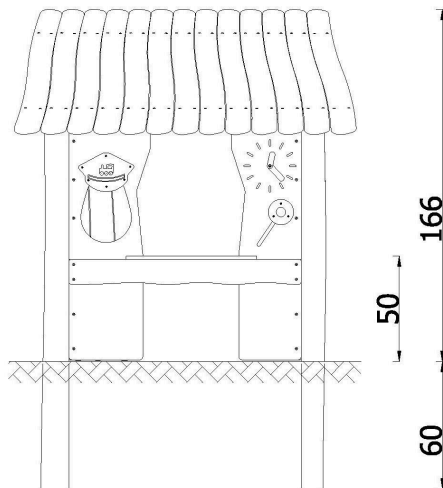

INFORMATION

Number of users	4
Age range	1 - 6
Device dimensions [m]	1.39 x 1.62 x 1.66
Compliance with the norm	PN-EN 1176-1+A1:2024-03
Max height of fall [m]	0.5
Area [m ²]	17.96
Perimeter of safety zone [m]	15.27

Hiding

Fun

Rest

Small
architecture

Material Description:

- Round support posts with a diameter ranging from 120 mm to 160 mm made of robinia acacia wood;
- Panels made of high-pressure HDPE polyethylene, 15 mm thick;
- Roof and safety panels made of robinia acacia wood boards;
- All connectors and fittings are weather-resistant and UV-resistant;
- Direct installation in the ground. Foundation according to the installation instructions;