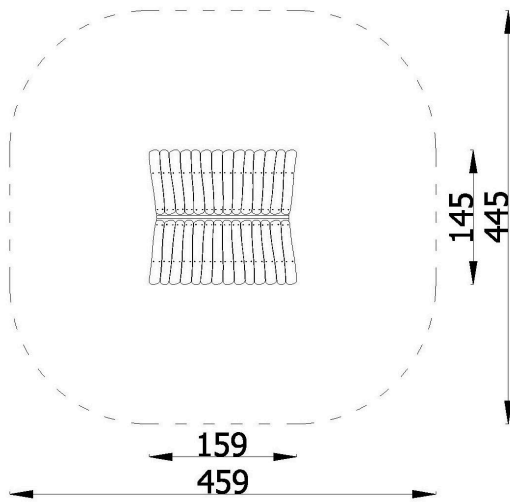

INFORMATION

Number of users	4
Age range	1 - 6
Device dimensions [m]	1.59 x 1.45 x 1.75
Compliance with the norm	PN-EN 1176-1+A1:2024-03
Max height of fall [m]	0.54
Area [m ²]	18.5
Perimeter of safety zone [m]	15.5

Hiding

Fun

Rest

Small
architecture

Material Description:

- Round support posts with a diameter ranging from 120 mm to 160 mm made of robinia acacia wood;
- Panels made of high-pressure HDPE polyethylene, 15 mm thick;
- Roof and safety panels made of robinia acacia wood boards;
- All connectors and fittings are weather-resistant and UV-resistant;
- Direct installation in the ground. Foundation according to the installation instructions;

SAFETY SURFACE

Zone	Max height of fall [m]]	Area [m ²]	Perimeter of safety zone [m]
A	0.54	18.5	15.5
B			
C			

The visualizations are for illustrative purposes only; the actual appearance and colors of the equipment may vary. Novum reserves the right to make structural and color modifications as part of its commitment to continuous product improvement.