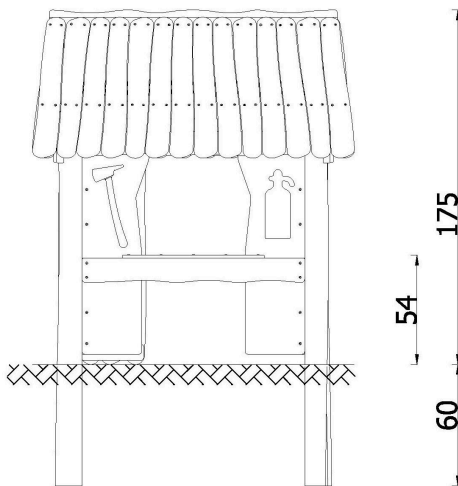

INFORMATION

Number of users	4
Age range	1 - 6
Device dimensions [m]	1.59 x 1.45 x 1.75
Compliance with the norm	PN-EN 1176-1+A1:2024-03
Max height of fall [m]	0.54
Area [m ²]	18.5
Perimeter of safety zone [m]	15.5

Hiding

Fun

Rest

Small
architecture

Material Description:

- Round support posts with a diameter ranging from 120 mm to 160 mm made of robinia acacia wood;
- Panels made of high-pressure HDPE polyethylene, 15 mm thick;
- Roof and safety panels made of robinia acacia wood boards;
- All connectors and fittings are weather-resistant and UV-resistant;
- Direct installation in the ground. Foundation according to the installation instructions;