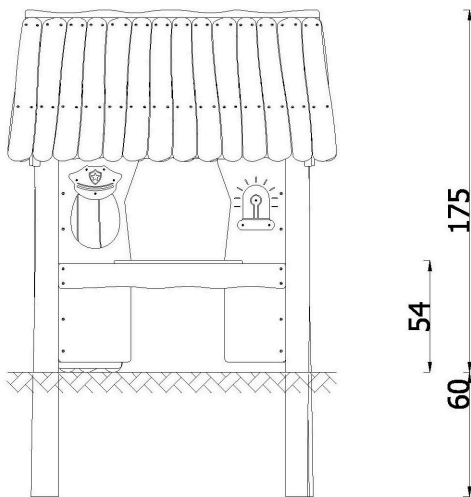

### INFORMATION

Number of users	4
Age range	1 - 6
Device dimensions [m]	1.59 x 1.45 x 1.75
Compliance with the norm	PN-EN 1176-1+A1:2024-03
Max height of fall [m]	0.54
Area [m <sup>2</sup> ]	18.5
Perimeter of safety zone [m]	15.5

Hiding

Fun

Rest

Small  
architecture

### Material Description:

- Round support posts with a diameter ranging from 120 mm to 160 mm made of robinia acacia wood;
- Panels made of high-pressure HDPE polyethylene, 15 mm thick;
- Roof and safety panels made of robinia acacia wood boards;
- All connectors and fittings are weather-resistant and UV-resistant;
- Direct installation in the ground. Foundation according to the installation instructions;

### Set Composition:

- 1 x roof
- 1 x counter
- 1 x bench
- 1 x window with applications