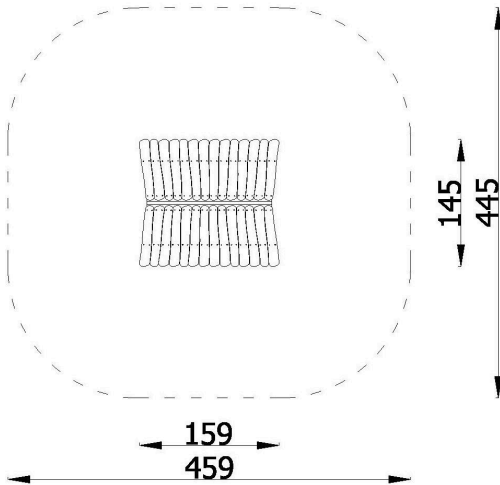

### INFORMATION

Number of users	4
Age range	1 - 6
Device dimensions [m]	1.59 x 1.45 x 1.75
Compliance with the norm	PN-EN 1176-1+A1:2024-03
Max height of fall [m]	0.54
Area [m <sup>2</sup> ]	18.5
Perimeter of safety zone [m]	15.5

Hiding

Fun

Rest

Small  
architecture

### Material Description:

- Round support posts with a diameter ranging from 120 mm to 160 mm made of robinia acacia wood;
- Panels made of high-pressure HDPE polyethylene, 15 mm thick;
- Roof and safety panels made of robinia acacia wood boards;
- All connectors and fittings are weather-resistant and UV-resistant;
- Direct installation in the ground. Foundation according to the installation instructions;

### SAFETY SURFACE

Zone	Max height of fall [m]	Area [m <sup>2</sup> ]	Perimeter of safety zone [m]
A	0.54	18.5	15.5
B			
C			

The visualizations are for illustrative purposes only; the actual appearance and colors of the equipment may vary. Novum reserves the right to make structural and color modifications as part of its commitment to continuous product improvement.