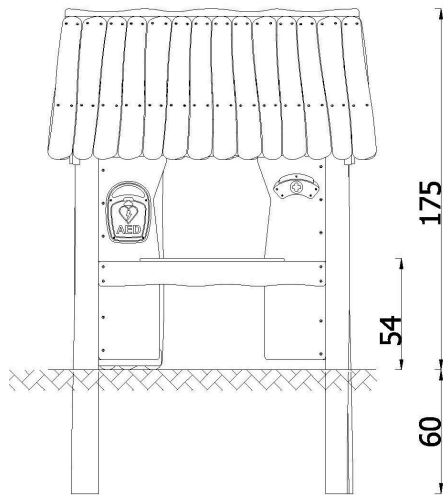

INFORMATION

Number of users	4
Age range	1 - 6
Device dimensions [m]	1.59 x 1.45 x 1.75
Compliance with the norm	PN-EN 1176-1+A1:2024-03
Max height of fall [m]	0.54
Area [m ²]	18.5
Perimeter of safety zone [m]	15.5

Hiding

Fun

Rest

Small
architecture

Material Description:

- Round support posts with a diameter ranging from 120 mm to 160 mm made of robinia acacia wood;
- Panels made of high-pressure HDPE polyethylene, 15 mm thick;
- Roof and safety panels made of robinia acacia wood boards;
- All connectors and fittings are weather-resistant and UV-resistant;
- Direct installation in the ground. Foundation according to the installation instructions;