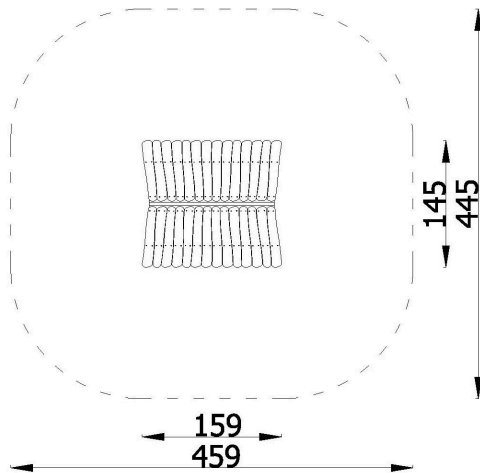

INFORMATION

Number of users	4
Age range	1 - 6
Device dimensions [m]	1.59 x 1.45 x 1.75
Compliance with the norm	PN-EN 1176-1+A1:2024-03
Max height of fall [m]	0.54
Area [m ²]	18.5
Perimeter of safety zone [m]	15.5

Hiding

Fun

Rest

Small
architecture

Material Description:

- Round support posts with a diameter ranging from 120 mm to 160 mm made of robinia acacia wood;
- Panels made of high-pressure HDPE polyethylene, 15 mm thick;
- Roof and safety panels made of robinia acacia wood boards;
- All connectors and fittings are weather-resistant and UV-resistant;
- Direct installation in the ground. Foundation according to the installation instructions;

SAFETY SURFACE

Zone	Max height of fall [m]]	Area [m ²]	Perimeter of safety zone [m]
A	0.54	18.5	15.5
B			
C			

The visualizations are for illustrative purposes only; the actual appearance and colors of the equipment may vary. Novum reserves the right to make structural and color modifications as part of its commitment to continuous product improvement.