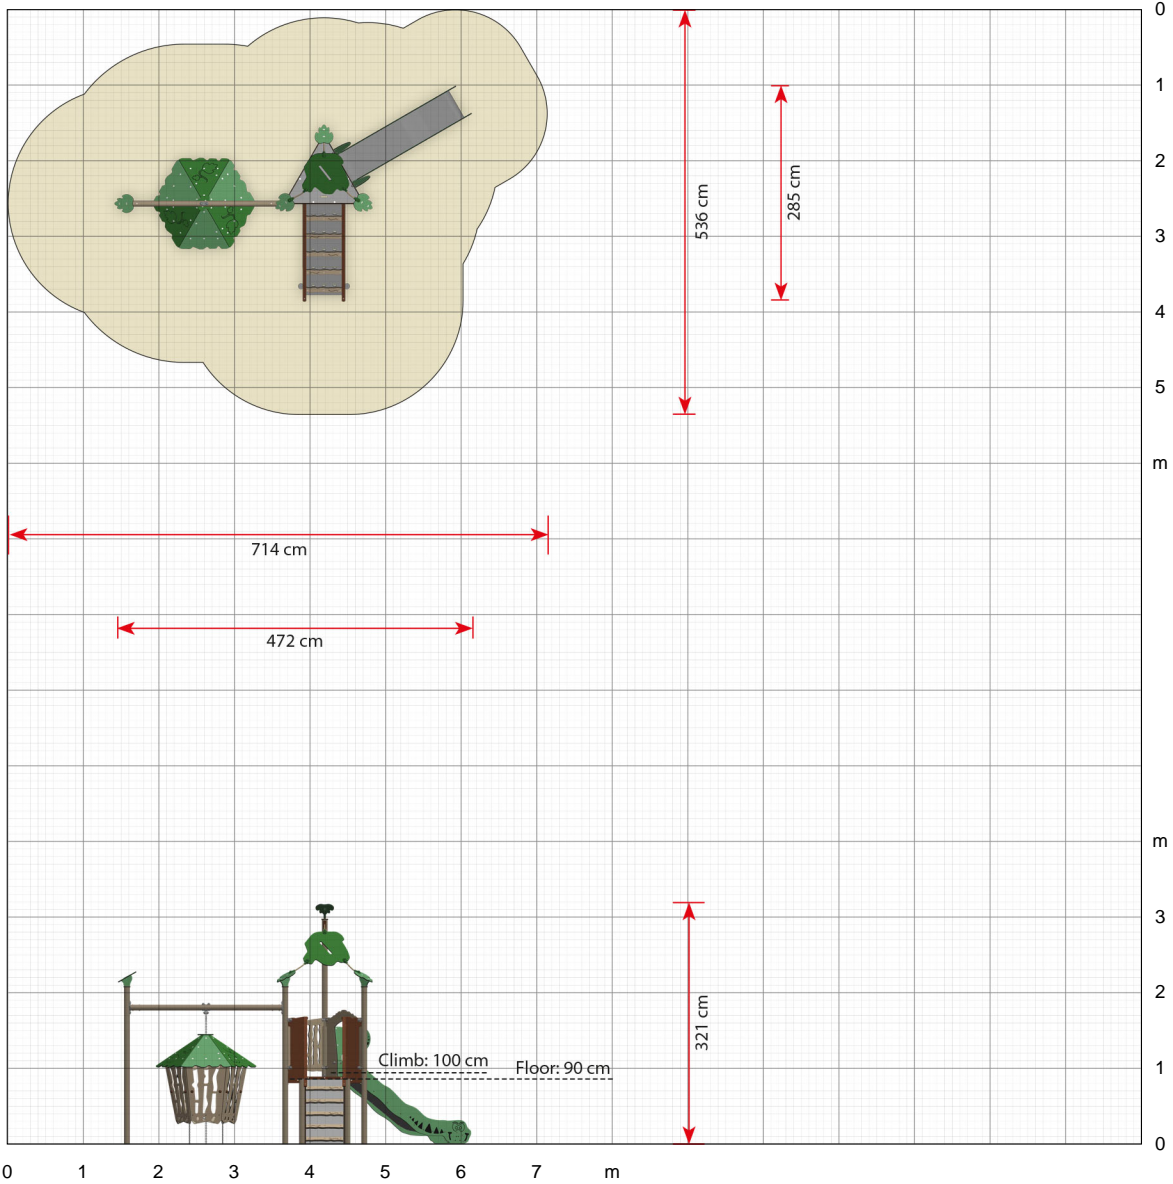

EX135

Suri

Click here to see a 360° animation on our website ...

Suri is a space-saving system

With its triangular floor, Suri is one of the more compact play systems in the **Explore series**. In addition to the ramp and slide, Suri has a moveable jungle hut, where children can exchange secrets and tall tales. And with all the holes, adults can keep an eye on the children without interfering.

It has a drop height of 90 cm, so it is a good idea if the system stands on grass. However, this is not always recommended, as grass soon wears out, and the ground becomes too hard to function as a suitable safety surface.

Click here to see more about the product on our website:
<https://www.ledonplay.com/product/ex135/>

Specifications

Order number
EX135

Product dimensions (LxWxH)
472 x 285 x 321 cm

Area requirement incl. safety distances (LxW)
714 x 536 cm

Low maintenance playgrounds

Made with sustainable materials

EX135

Suri

Scale 1:100 (when printed in 100%)

Click here to see more about the product on our website:
<https://www.ledonplay.com/product/ex135/>