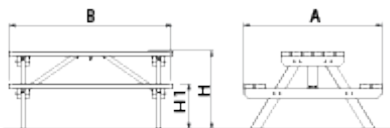

VRM210MB
Table
Pik

Awarded material

M10 bolts fixing

ReBnew material

20 years warranty

Low maintenance

Regulations and certifications:

Set consisting of a PIK Table and Benches , total dimensions (length x width x height) 1520 x 1800 x 770 mm, made entirely of ReBnew plastic (BENITO's recycled polymer, produced entirely from yellow-bin packaging and requiring no maintenance). With metal-reinforced planks. Eco-friendly. Prepared for screw-on anchoring.

Materials & Finishes:

ReBnew: 100% recycled polymer, sturdy and durable, derived from urban, industrial, and domestic waste... It is weather-resistant, resistant to oils, acids, and seawater. It does not splinter or crack, nor does it rot or dry out.

Irregular surface finish makes the board extremely durable as it effectively hides scratches caused by vandalism. Nevertheless, surface scratches can be repaired to restore it to a like-new condition.

Scratch Repair on ReBnew

AWARDED WITH "DER BLAUE ENGEL": Product with low environmental impact throughout its lifecycle. It is awarded to products that meet criteria for reducing environmental impact in manufacturing, recycling, packaging, use, emissions, collection, and disposal. In addition to environmental criteria, it includes quality, safety, energy consumption, and other considerations. It is one of the most prestigious labels globally.

Ref.	A	B	H	H1
VRM210MB	1520	1800	770	440
VRM215M	1500	1441	750	450

Kuk
VRM215M

BENITO

info@benito.com
tel. 93 852 1000