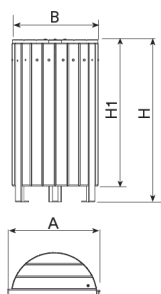

PA639TPR

Litter Bin

Rustica ReBnew

Capacity
90L

Plástico
reciclado
100%

Regulations and certifications:

Litter bin made of ReBnew.

Stainless steel screws.

Recommended anchoring: by means of three M8 expansion bolts depending on the surface and the project.

Materials & Finishes:

Ref.	A	Ø B	H	H1
PA639TPR	460	460	910	820

BENITO

info@benito.com
tel. 93 852 1000