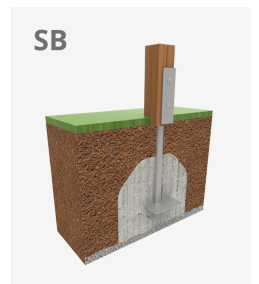

Swing with flat seats: Swing composed of recycled plastic profiles, steel crossbar

A x B			
A=7100mm	20.6m ²	1.30m	2
B=3640mm			

[Project sheet](#) | [CAD](#) | [Mounting instructions](#) | [HD image](#)

Materials:

Structure, Structural Panels, RebNEW: Made from 100% recycled plastic, this material has a dark ochre or light gray hue, applied to color the material throughout. This, along with its irregular surface finish, makes the board extremely durable, as it perfectly conceals any scratches caused by vandalism . It requires no maintenance, does not splinter or crack, and does not rot or dry out.