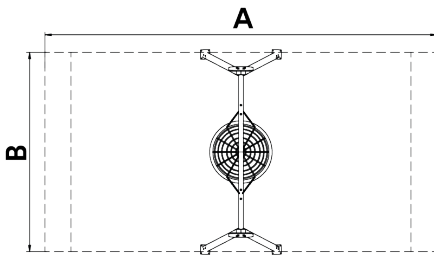

Swing with flat seats: Swing composed of recycled plastic profiles, steel crossbar

A x B			
A=7100mm	20.6m ²	1.30m	2
B=3640mm			

[Project sheet](#) | [CAD](#) | [Mounting instructions](#) | [HD image](#)

Largest piece (mm): 2400x400x400 / Heaviest piece (kg): 26

IMPACT ZONE: Required safety surface. Floor covering according to EN1176-1:2017 is recommended.

Spare parts availability: 10 years

Ground anchoring screws not included.