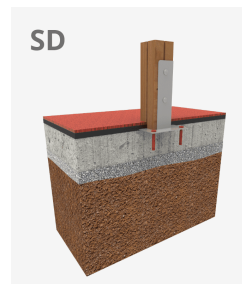

Swing with flat seats: Swing composed of recycled plastic profiles, steel crossbar

A x B			
A=7100mm	20.6m ²	1.30m	2
B=3640mm			

[Project sheet](#) | [CAD](#) | [Mounting instructions](#) | [HD image](#)

Materials:

Structure, Structural Panels, RebNEW: Made from 100% recycled plastic, this material has a dark ochre or light gray hue, applied to color the material throughout. This, along with its irregular surface finish, makes the board extremely durable, as it perfectly conceals any scratches caused by vandalism . It requires no maintenance, does not splinter or crack, and does not rot or dry out.