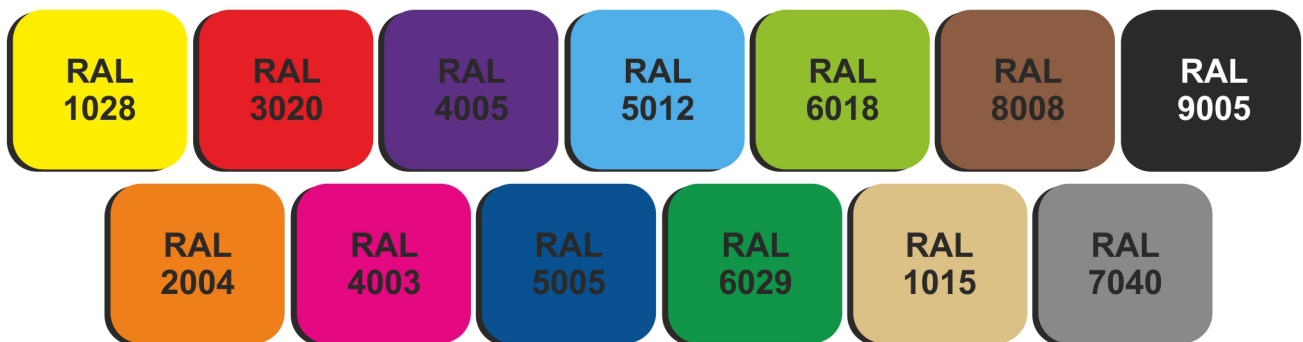

Metal Colour Choices

1. Yellow (RAL 1003)
2. Turquoise (RAL 5018)
3. Red (RAL 3020)
4. Window Grey (RAL 7040)
5. Green Blue (RAL 5001)
6. Yellow Green (RAL 6011)
7. White Aluminium (RAL 9006)
7. Signal Brown (RAL 8002)
8. Black Grey (RAL 7021)
9. Black Gofrato (RAL 9005)
10. Granite (Grey RAL 7026)
11. Pastel Blue (RAL5024)
12. SW306 G

** Actual product colours may slightly vary from the mentioned RAL codes. Colours can be verified by ordering a sample from our Site*

Polyethylene Colour Choices

Rope Colours Choices

** Notice: Some of the equipment may have fix colors. Please contact to sales executive for details.*