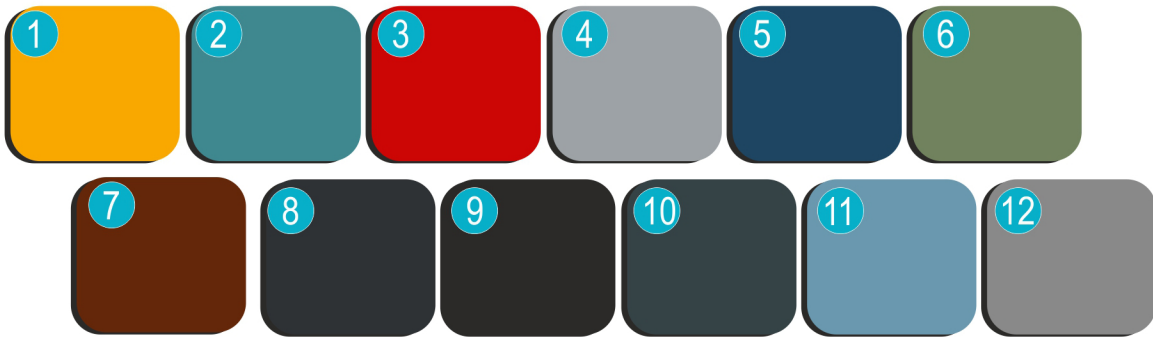

Metal Colour Choices

1. Yellow (RAL 1003)
2. Turquoise (RAL 5018)
3. Red (RAL 3020)
4. Window Grey (RAL 7040)
5. Green Blue (RAL 5001)
6. Yellow Green (RAL 6011)
7. White Aluminium (RAL 9006)
7. Signal Brown (RAL 8002)
8. Black Grey (RAL 7021)
9. Black Gofrato (RAL 9005)
10. Granite (Grey RAL 7026)
11. Pastel Blue (RAL5024)
12. SW306 G

** Actual product colours may slightly vary from the mentioned RAL codes. Colours can be verified by ordering a sample from our Site*

Polyethylene Colour Choices

Rope Colours Choices

** Notice: Some of the equipment may have fix colors. Please contact to sales executive for details.*