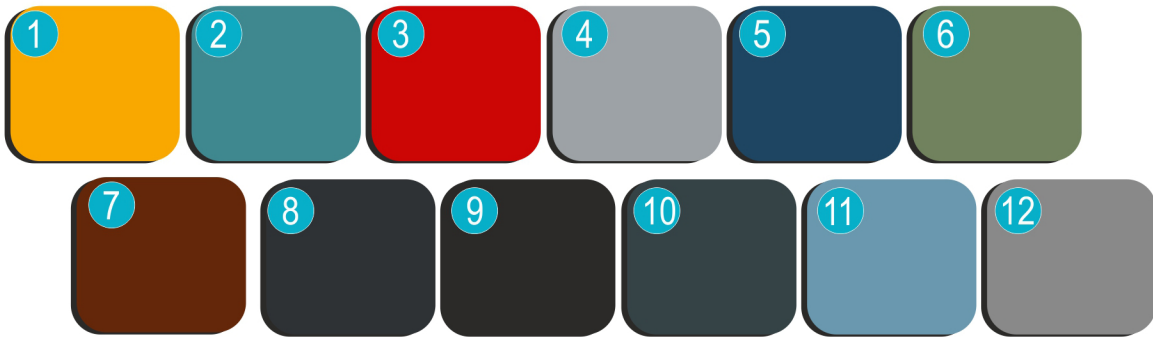

Metal Colour Choices

1. Yellow (RAL 1003) 2. Turquoise (RAL 5018) 3. Red (RAL 3020) 4. Window Grey (RAL 7040)
5. Green Blue (RAL 5001) 6. Yellow Green (RAL 6011) 7. White Aluminium (RAL 9006)
7. Signal Brown (RAL 8002) 8. Black Grey (RAL 7021) 9. Black Gofrato (RAL 9005)
10. Granite (Grey RAL 7026) 11. Pastel Blue (RAL5024) 12. SW306 G

** Actual product colours may slightly vary from the mentioned RAL codes. Colours can be verified by ordering a sample from our Site*

Polyethylene Colour Choices

Rope Colours Choices

** Notice: Some of the equipment may have fix colors. Please contact to sales executive for details.*