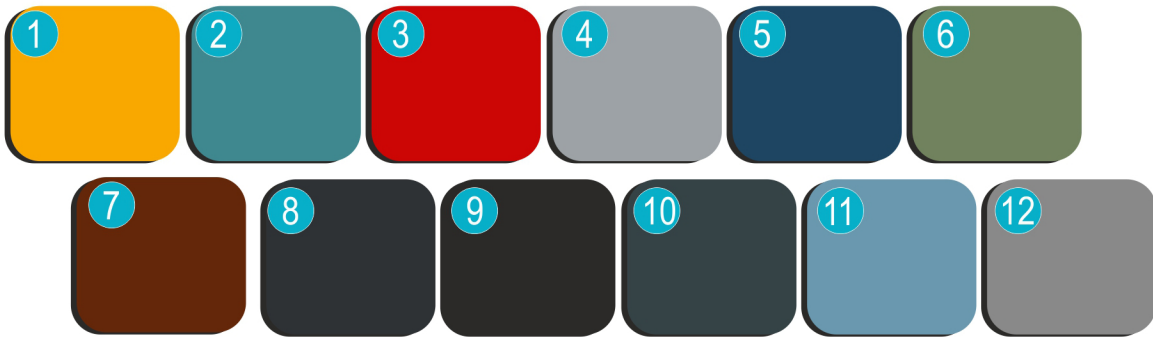

## Metal Colour Choices

1. Yellow (RAL 1003) 2. Turquoise (RAL 5018) 3. Red (RAL 3020) 4. Window Grey (RAL 7040)
5. Green Blue (RAL 5001) 6. Yellow Green (RAL 6011) 7. White Aluminium (RAL 9006)
7. Signal Brown (RAL 8002) 8. Black Grey (RAL 7021) 9. Black Gofrato (RAL 9005)
10. Granite (Grey RAL 7026) 11. Pastel Blue (RAL 5024) 12. SW306 G

*\* Actual product colours may slightly vary from the mentioned RAL codes. Colours can be verified by ordering a sample from our Site*

## Polyethylene Colour Choices