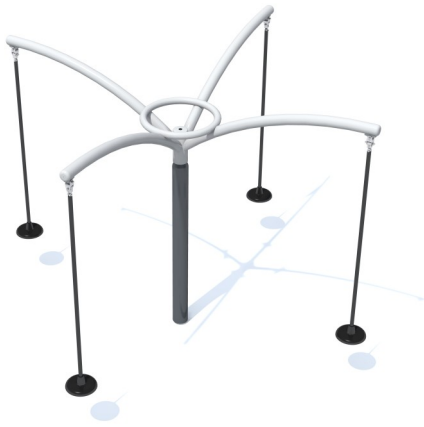

MONSOON 4

Code: GM0724

Physical

Socialisation

Social

Balancing

Spinning

Description

Hanging roundabout with 4 arms and 4 seats suspended on the chains. The upper part is rotating.

Playground device consists of

- 4x seats located at the ending of the arms

Product details

- Dimensions: 3,44 x 3,44 x 2,50 m
- Safety area: 9,47 x 9,47 m plus 1 m for obstacle free zone
- Freefall height: 1,50 m
- Age: above 5 years
- A certificate confirming compatibility with norm EN 1176

Materials

Construction made of galvanized steel and powder painted with round profiles. The seats made of aluminum and cover by rubber. The chains made of galvanized steel - rubber chain cover.

All images are for illustration purpose only and may vary from the actual product.