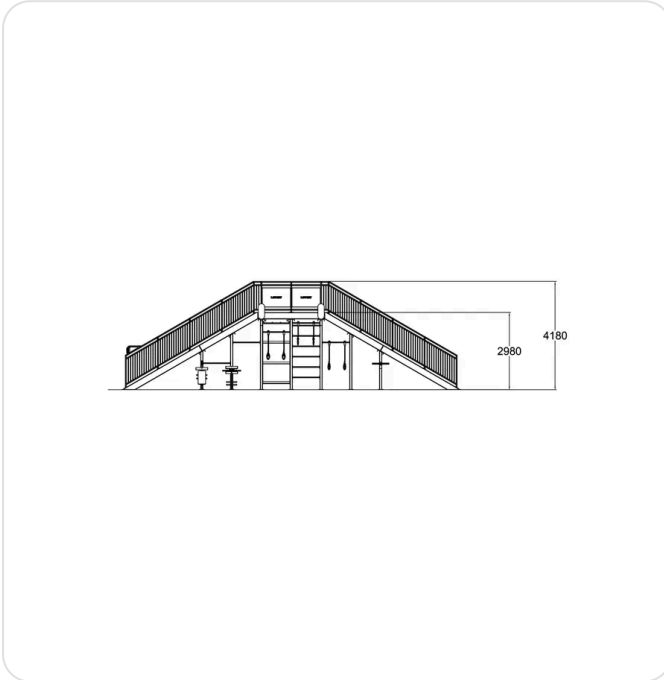

Configurable

EMBER

MIST

MEADOW

SNOW

BLOOM

Fitness stairs I-model

Sisu Fitness , 081873M

Basic information

Installation Time	56
Safety Standard	EN 16630:2015

Technical information

Largest Part, mm	3430	Width, mm	3460
Netto Weight, Total Shipping Weight, kg	3309.024	Area of Movement Length, mm	13950
Foundation Type	Surface mounting	Area of Movement Width, mm	7200
Heaviest part, kg	66	Length, mm	13060
Area of Movement	81	Max Free Fall Height, SPORT, mm	2980
Height, mm	4180		