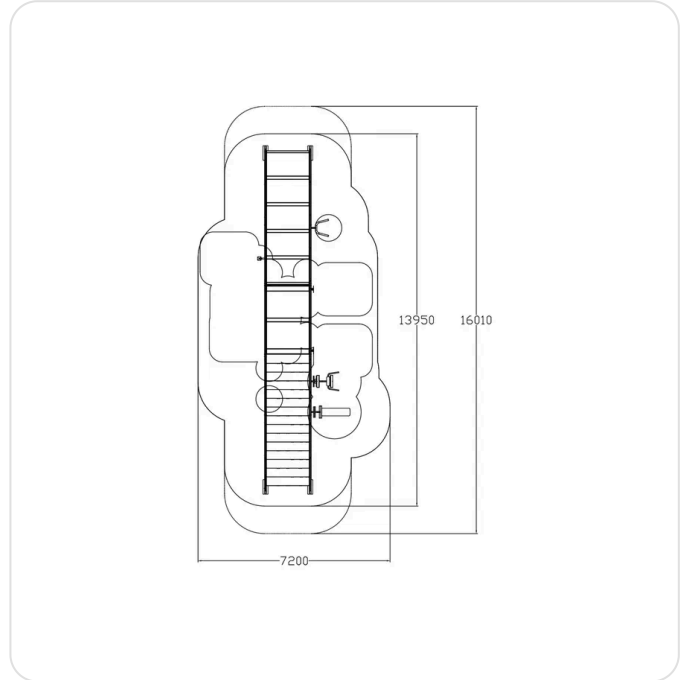

Configurable

EMBER

MIST

MEADOW

SNOW

BLOOM

Fitness stairs I-model

Sisu Fitness , 081873M

Basic information

Installation Time	56
Safety Standard	EN 16630:2015

Technical information

Largest Part, mm	3430	Width, mm	3460
Netto Weight, Total Shipping Weight, kg	3309.024	Area of Movement Length, mm	13950
Foundation Type	Surface mounting	Area of Movement Width, mm	7200
Heaviest part, kg	66	Length, mm	13060
Area of Movement	81	Max Free Fall Height, SPORT, mm	2980
Height, mm	4180		