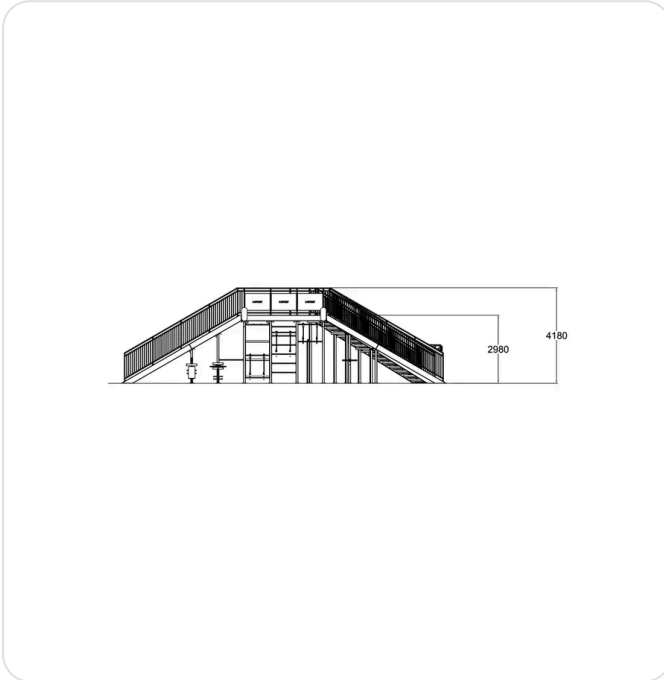

Configurable

MIST

SNOW

BLOOM

MEADOW

Fitness stairs Y-model right

Sisu Fitness , 081875M

These multifunctional fitness stairs bring movement into everyday urban life and are inspired by Finland's unique outdoor stair training culture. Two stair sections and a running ramp create versatile ascent routes for speed, endurance and strength training, even in environments without natural elevation differences. More than 20 functional training elements enable a wide variety of exercises and movement patterns for users of different fitness levels. Five pull-up bars and three sets of gymnastic rings at varying heights, dip bars, an abdominal bench, a back extension bench, stall bars, a vertical bar, a gymnastic wall and targets for medicine ball throws support both individual workouts and group training. LappCoat-finished steel frames, hot-dip galvanized stairs and durable HPL elements ensure long-lasting outdoor performance. A mirrored version of this product is also available under product number 081876M.

Basic information

Installation Time	85
Safety Standard	EN 16630:2015

Technical information

Largest Part, mm	3430	Width, mm	6790
Netto Weight, Total Shipping Weight, kg	5052.443	Area of Movement Length, mm	15050
Foundation Type	Surface mounting	Area of Movement Width, mm	9400
Heaviest part, kg	65	Length, mm	14210
Area of Movement	106.6	Max Free Fall Height, SPORT, mm	2980
Height, mm	4180		