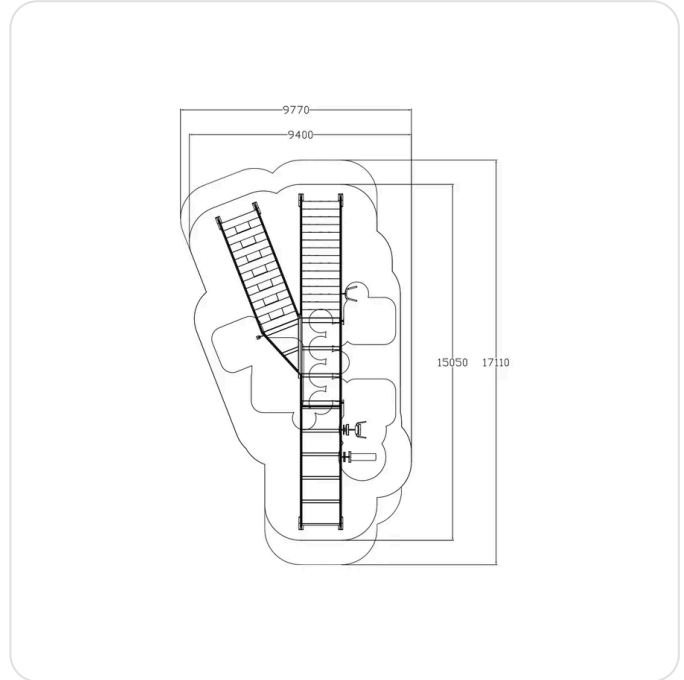

Configurable

MIST

SNOW

BLOOM

MEADOW

Fitness stairs Y-model right

Sisu Fitness , 081875M

These multifunctional fitness stairs bring movement into everyday urban life and are inspired by Finland's unique outdoor stair training culture. Two stair sections and a running ramp create versatile ascent routes for speed, endurance and strength training, even in environments without natural elevation differences. More than 20 functional training elements enable a wide variety of exercises and movement patterns for users of different fitness levels. Five pull-up bars and three sets of gymnastic rings at varying heights, dip bars, an abdominal bench, a back extension bench, stall bars, a vertical bar, a gymnastic wall and targets for medicine ball throws support both individual workouts and group training. LappCoat-finished steel frames, hot-dip galvanized stairs and durable HPL elements ensure long-lasting outdoor performance. A mirrored version of this product is also available under product number 081876M.

Basic information

Installation Time	85
Safety Standard	EN 16630:2015

Technical information

Largest Part, mm	3430	Width, mm	6790
Netto Weight, Total Shipping Weight, kg	5052.443	Area of Movement Length, mm	15050
Foundation Type	Surface mounting	Area of Movement Width, mm	9400
Heaviest part, kg	65	Length, mm	14210
Area of Movement	106.6	Max Free Fall Height, SPORT, mm	2980
Height, mm	4180		