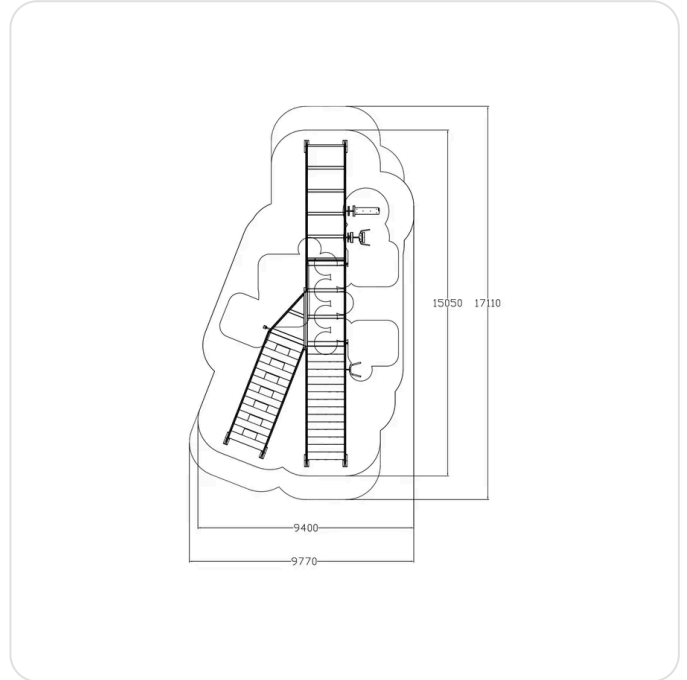

Configurable

EMBER

MEADOW

BLOOM

SNOW

MIST

Fitness stairs Y-model left

Sisu Fitness , 081876M

Basic information

Installation Time	85
Safety Standard	EN 16630:2015

Technical information

Largest Part, mm	3430	Width, mm	6790
Netto Weight, Total Shipping Weight, kg	5053.263	Area of Movement Length, mm	15050
Foundation Type	Surface mounting	Area of Movement Width, mm	9400
Heaviest part, kg	65	Length, mm	14210
Area of Movement	106.6	Max Free Fall Height, SPORT, mm	2980
Height, mm	4180		