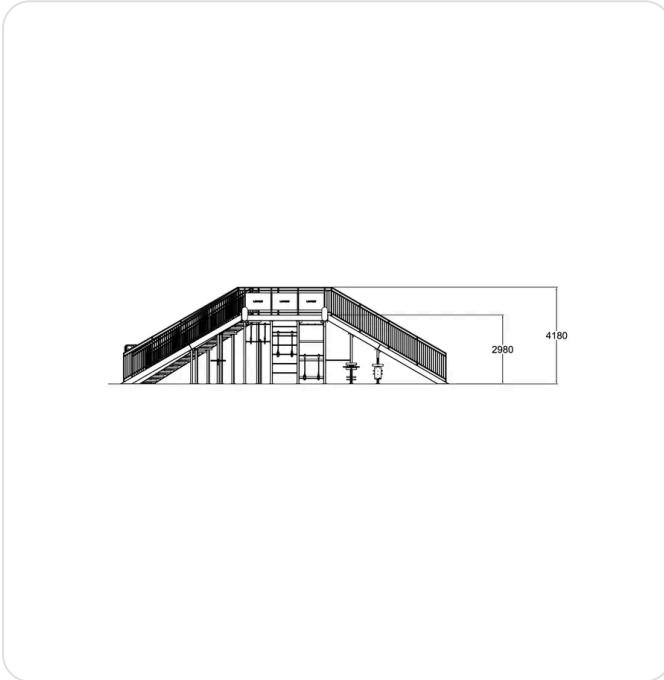

Configurable

EMBER

MEADOW

BLOOM

SNOW

MIST

Fitness stairs Y-model left

Sisu Fitness , 081876M

These multifunctional fitness stairs bring movement into everyday urban life and are inspired by Finland's unique outdoor stair training culture. Two stair sections and a running ramp create versatile ascent routes for speed, endurance and strength training, even in environments without natural elevation differences. More than 20 functional training elements enable a wide variety of exercises and movement patterns for users of different fitness levels. Five pull-up bars and three sets of gymnastic rings at varying heights, dip bars, an abdominal bench, a back extension bench, stall bars, a vertical bar, a gymnastic wall and targets for medicine ball throws support both individual workouts and group training. LappCoat-finished steel frames, hot-dip galvanized stairs and durable HPL elements ensure long-lasting outdoor performance. A mirrored version of this product is also available under product number 081875M.

Basic information

Installation Time	85
Safety Standard	EN 16630:2015

Technical information

Largest Part, mm	3430	Width, mm	6790
Netto Weight, Total Shipping Weight, kg	5053.263	Area of Movement Length, mm	15050
Foundation Type	Surface mounting	Area of Movement Width, mm	9400
Heaviest part, kg	65	Length, mm	14210
Area of Movement	106.6	Max Free Fall Height, SPORT, mm	2980
Height, mm	4180		