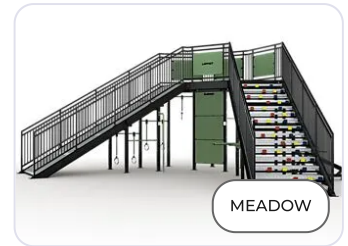

Configurable

EMBER

MEADOW

MIST

SNOW

BLOOM

Fitness stairs U-model

Sisu Fitness , 081878M

Inspired by Finland's well-known outdoor stair workout culture, these U-shaped fitness stairs combine stair running, functional training and social outdoor activity into one active exercise environment. A stair section and a running ramp create versatile ascent opportunities for speed, endurance and strength training. Four pull-up bars and three sets of gymnastic rings at varying heights, dip bars, an abdominal bench, a back extension bench, a vertical bar, a gymnastic wall and medicine ball throw targets offer diverse training options for users of different ages and fitness levels. Functional details such as stair step markings and a repetition counter add variety to the training experience and help users track performance across different exercise levels. LappCoat-finished steel frames, hot-dip galvanized stairs and durable HPL elements ensure excellent weather resistance and a long service life outdoors.

Basic information

Installation Time	62
Safety Standard	EN 16630:2015

Technical information

Largest Part, mm	3430	Width, mm	6370
Netto Weight, Total Shipping Weight, kg	3400.558	Area of Movement Length, mm	11970
Foundation Type	Surface mounting	Area of Movement Width, mm	9450
Heaviest part, kg	66	Length, mm	9880
Area of Movement	87.1	Max Free Fall Height, SPORT, mm	2980
Height, mm	4180		