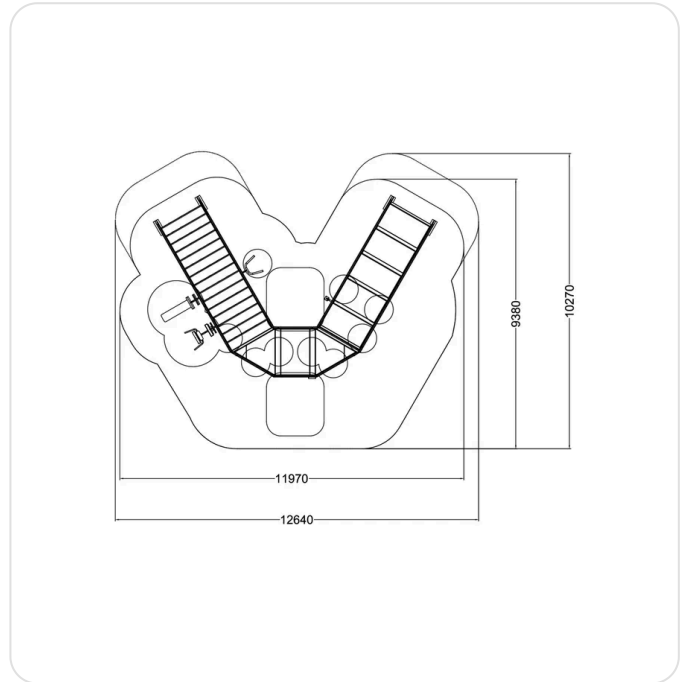

Configurable

EMBER

MEADOW

MIST

SNOW

BLOOM

Fitness stairs U-model

Sisu Fitness , 081878M

Basic information

Installation Time	62
Safety Standard	EN 16630:2015

Technical information

Largest Part, mm	3430	Width, mm	6370
Netto Weight, Total Shipping Weight, kg	3400.558	Area of Movement Length, mm	11970
Foundation Type	Surface mounting	Area of Movement Width, mm	9450
Heaviest part, kg	66	Length, mm	9880
Area of Movement	87.1	Max Free Fall Height, SPORT, mm	2980
Height, mm	4180		