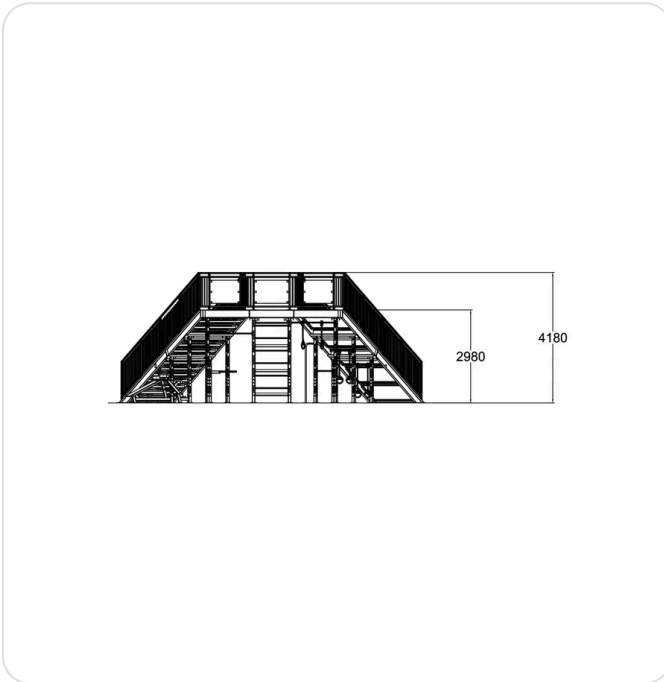

Configurable

EMBER

MEADOW

MIST

SNOW

BLOOM

Fitness stairs U-model

Sisu Fitness , 081878M

Basic information

Installation Time	62
Safety Standard	EN 16630:2015

Technical information

Largest Part, mm	3430	Width, mm	6370
Netto Weight, Total Shipping Weight, kg	3400.558	Area of Movement Length, mm	11970
Foundation Type	Surface mounting	Area of Movement Width, mm	9450
Heaviest part, kg	66	Length, mm	9880
Area of Movement	87.1	Max Free Fall Height, SPORT, mm	2980
Height, mm	4180		