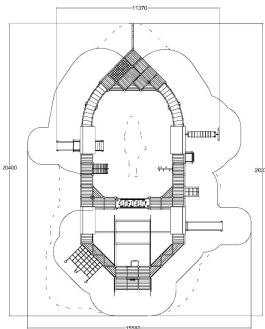

-  Balancing  
3
-  Climbing  
10
-  Play panels  
26
-  Slides  
3
-  Towers  
10

Max. free fall height, mm	2900
Safety info	EN 1176-1, 3 TÜV
Ropes	