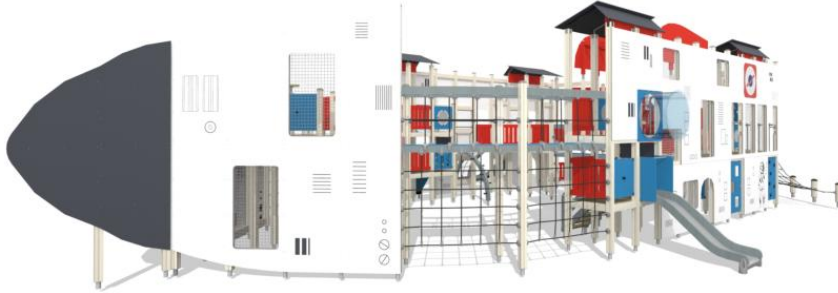

-  Balancing  
3
-  Climbing  
10
-  Play panels  
26
-  Slides  
3
-  Towers  
10

Max. free fall height, mm	2900
Safety info	EN 1176-1, 3 TÜV
Ropes	