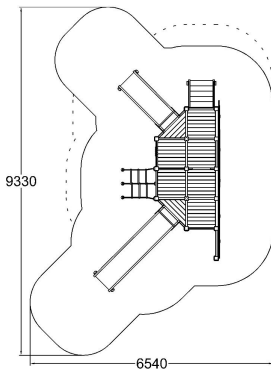

-  Climbing  
2
-  Meeting points  
2
-  Play panels  
1
-  Slides  
2
-  Towers  
1

User age	1+
Number of users	18
Product length, mm	5920
Product width, mm	3400
Product height, mm	3310
Impact area, m <sup>2</sup>	41
Falling space, m <sup>2</sup>	44
Height required, mm	4310
Max. free fall height, mm	1470
Safety info	EN 1176-1, 3 TÜV