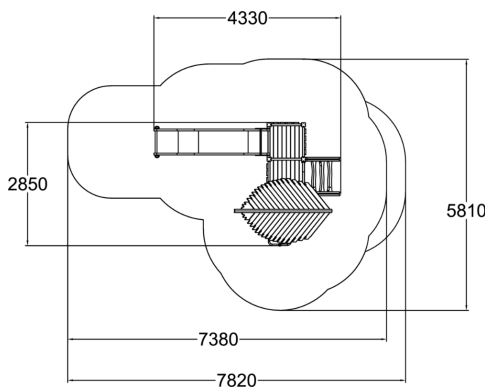

-  Climbing
2
-  Roofs
1
-  Slides
1
-  Towers
1

This playground set includes one 1,470 mm high, covered tower that can be reached by two different ladders. An exciting long slide and a fireman's pole are guaranteed to give a thrilling ride. The Troll's Shelter is a multifunctional piece of playground equipment with many options that develop children's motor skills and are suitable for climbers of different levels. The piece settles smoothly into its environment, and the imagination is the only limit beneath its lovely leafy roofs. The product is manufactured from locally sourced nordic pine. Available in Natural Tone and Flora Brown.

User age	3+
Number of users	7
Product length, mm	7330
Product width, mm	2850
Product height, mm	3820
Impact area, m ²	29
Falling space, m ²	31
Height required, mm	3820
Max. free fall height, mm	1470
Safety info	EN 1176-1, 3 TÜV
Installation time (for 1), H	13
Foundation options	deep_mounting surface_mounting
Wood	
Metal	