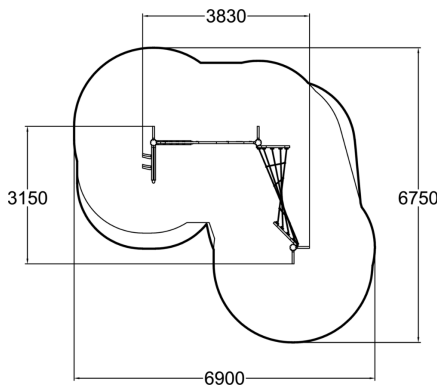

175590M

The Goblin's Climbing Route

A 2,250 mm high climbing frame with one triangular climbing net and one leaning climbing net, as well as upright posts with six climbing branches. Children can traverse the set from one end to the other. The pleasant natural rope material and the fun design provide new climbing and hanging challenges. The nets are tilted or twisted in different directions and have holes of different sizes at various heights, just like the nature that surrounds us. The Goblin's Climbing Route varies when approached from different directions, offering countless opportunities for play. The product is manufactured from locally sourced nordic pine. Available in Natural Tone and Flora Brown.

User age	4+
Number of users	5
Product length, mm	3830
Product width, mm	3150
Product height, mm	2200
Impact area, m ²	31
Falling space, m ²	32.6
Height required, mm	3460
Max. free fall height, mm	1960
Safety info	EN 1176-1 TÜV
Installation time (for 1), H	6
Foundation options	deep_mounting surface_mounting
Wood	 
Metal	