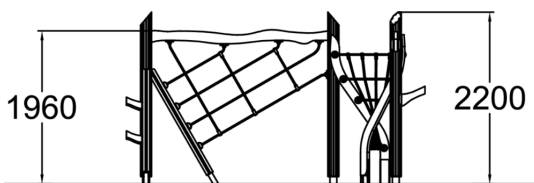

175590M

The Goblin's Climbing Route

A 2,250 mm high climbing frame with one triangular climbing net and one leaning climbing net, as well as upright posts with six climbing branches. Children can traverse the set from one end to the other. The pleasant natural rope material and the fun design provide new climbing and hanging challenges. The nets are tilted or twisted in different directions and have holes of different sizes at various heights, just like the nature that surrounds us. The Goblin's Climbing Route varies when approached from different directions, offering countless opportunities for play. The product is manufactured from locally sourced nordic pine. Available in Natural Tone and Flora Brown.

User age	4+
Number of users	5
Product length, mm	3830
Product width, mm	3150
Product height, mm	2200
Impact area, m ²	31
Falling space, m ²	32.6
Height required, mm	3460
Max. free fall height, mm	1960
Safety info	EN 1176-1 TÜV
Installation time (for 1), H	6
Foundation options	deep_mounting surface_mounting
Wood	 
Metal	