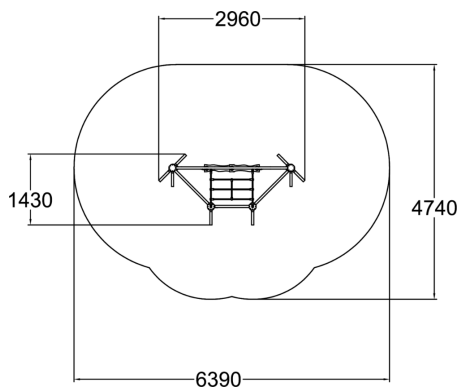

175592M

Fairy's waterfall

Fairy's waterfall provides more challenge than meets the eye at first. The ropes are "living" and thus the nets and rope ladders are responsive to every movement. The stable beams and branches encourage climbing, too. This product can be used in many ways, as a meeting point or for exercising. Without specific entry or exit points it is good for social interaction and communication, as well as for hanging out with friends. The Fairy's waterfall consists of two high and two low posts, connected to each other with horizontal beams. The high posts suspend two different types of rope ladders: One hangs straight down from the top beam. The second one is connected diagonally from the top beam to the top of the lower posts. The product is manufactured from locally sourced nordic pine. Available in Natural Tone and Flora Brown.

User age	6+
Number of users	16
Product length, mm	2960
Product width, mm	1220
Product height, mm	2700
Impact area, m ²	24.5
Falling space, m ²	24.5
Height required, mm	4200
Max. free fall height, mm	2350
Safety info	EN 1176-1:2008
Installation time (for 1), H	4
Foundation options	deep_mounting surface_mounting
Wood	
Ropes	