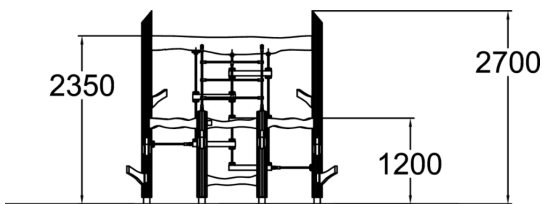

175592M

Fairy's waterfall

Fairy's waterfall provides more challenge than meets the eye at first. The ropes are "living" and thus the nets and rope ladders are responsive to every movement. The stable beams and branches encourage climbing, too. This product can be used in many ways, as a meeting point or for exercising. Without specific entry or exit points it is good for social interaction and communication, as well as for hanging out with friends. The Fairy's waterfall consists of two high and two low posts, connected to each other with horizontal beams. The high posts suspend two different types of rope ladders: One hangs straight down from the top beam. The second one is connected diagonally from the top beam to the top of the lower posts. The product is manufactured from locally sourced nordic pine. Available in Natural Tone and Flora Brown.

User age	6+
Number of users	16
Product length, mm	2960
Product width, mm	1220
Product height, mm	2700
Impact area, m ²	24.5
Falling space, m ²	24.5
Height required, mm	4200
Max. free fall height, mm	2350
Safety info	EN 1176-1:2008
Installation time (for 1), H	4
Foundation options	deep_mounting surface_mounting
Wood	
Ropes	