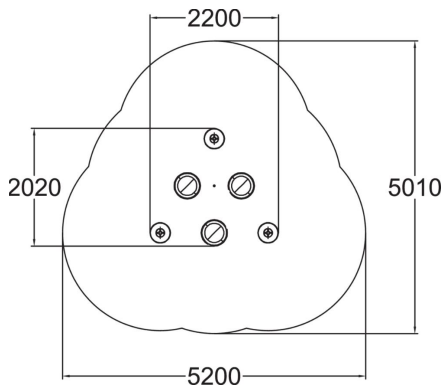

Union is formed by three carousels and three balancing buttons.

User age	2+
Number of users	9
Product length, mm	2200
Product width, mm	2020
Product height, mm	1250
Impact area, m ²	19.5
Falling space, m ²	19.7
Height required, mm	2090
Max. free fall height, mm	290
Safety info	EN 1176-1, (5) TÜV
Installation time (for 1), H	10
Foundation options	Deep mounting Surface mounting