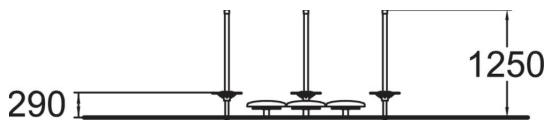

Union is formed by three carousels and three balancing buttons.

User age	2+
Number of users	9
Product length, mm	2200
Product width, mm	2020
Product height, mm	1250
Impact area, m ²	19.5
Falling space, m ²	19.7
Height required, mm	2090
Max. free fall height, mm	290
Safety info	EN 1176-1, (5) TÜV
Installation time (for 1), H	10
Foundation options	Deep mounting Surface mounting