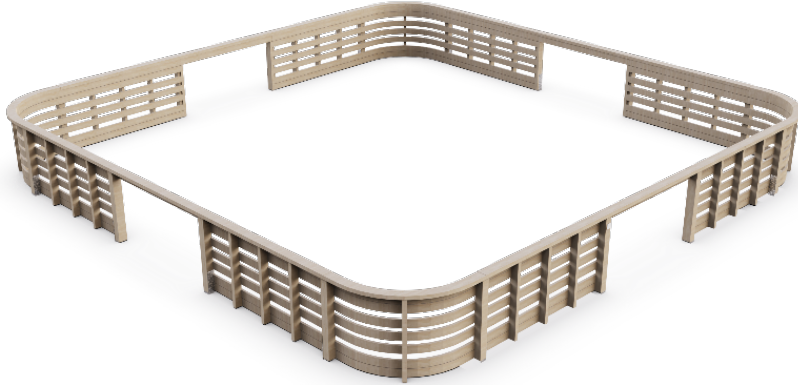

## Toro Ace Arena XS, without entrance

Toro Ace Arena boarding XS, size 7,8 x 7,8 m (32' 1.8" x 32' 1.8") (length x width) without an offset entrance. In this variant, the boarding is entirely closed to maximise the gameplay. To enter the arena, users have to climb the boarding. When an entrance is preferred, please check the variants that offer an offset entrance for easy access for everyone. The Toro is a fast-paced game, and adding the proper boarding are essential for active gameplay. Therefore, our boarding systems are designed such that all components are flush with the Toro goals. The ball returns the way you expect it to return because there are no overhead structural parts for the ball to bounce off. Arena's restrained wooden colour and construction with elegant round design make the product merge easily into any environment. The arena can be deep or surface mounted.

Foundation options

deep\_mounting, surface\_mounting

Wood